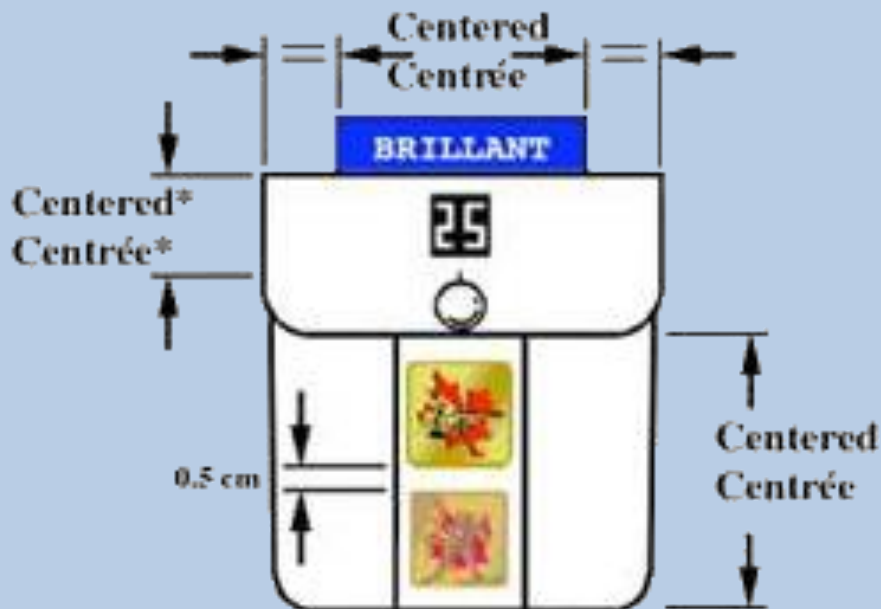

With both Marksmanship and Biathlon Pins
Avec une épinglette de Tir et de Biathlon