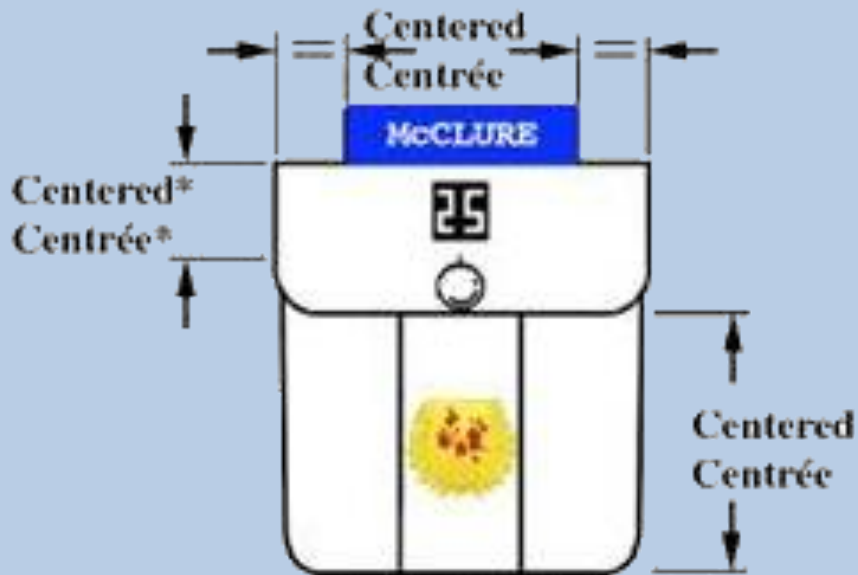

Name Tag Placement

The Air Cadet name tag is a royal blue tag with white text. The tag should be placed above the right pocket of either the tunic or shirt. The tag should be centered with the pocket with the bottom of the name tag touching the top seam of the pocket (as illustrated below).