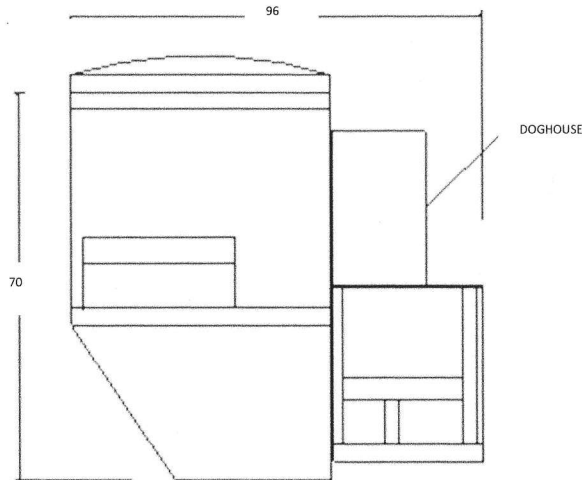

Specifications

- 6 Cubic Yard
- Cycle time 28 seconds
- 3HP Motor
- 3 GPM – 1 Stage pump
- Maximum force 19,800 lbs.
- 3 Phase 230/460 Volt
- Ram Penetration 4½" with 2-2½" cylinders

Included Equipment & Features

- Key operated, **Auto/cycle hold position** controls
- Platen floor ¼" AR plate
- Platen **face plate ¼"** with platen sides ¼" plate
- Charge box floor ¼" plate with charge box sides ¼" plate
- **Oil pressure gauge to determine container fullness**
- **Multiple cycle timer** to assure clean charging chamber
- **Hinged breaker bar teeth**
- Power unit mounted on 12' of hydraulic hoses
- **Low temp. oil** for cold weather climate
- **Key operated** controls for authorized use only
- Contoured container for greater compaction force
- Doghouse with interlock