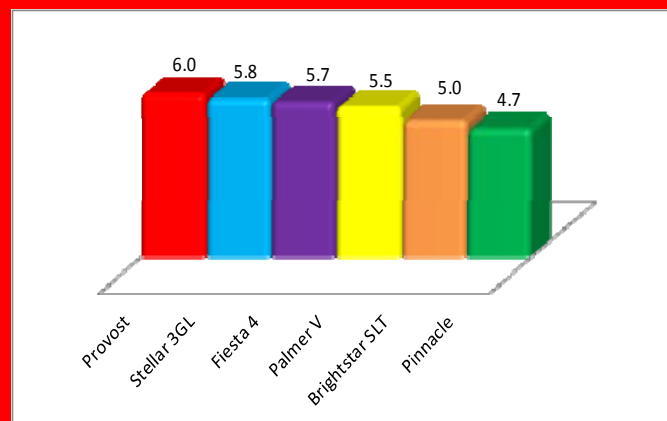

Seeding Rates:

Permanent Turf:
7-8lbs./1,000 square feet

Overseeding Permanent Turf:
3-4lbs./1,000 square feet

Overseeding Warm Season Turf:
10-20lbs./1,000 square feet

Provost (PPG PR-143) is a great all purpose perennial ryegrass with dark green color, good density, excellent disease resistance and good wear tolerance. **Provost** earned high turf quality ratings in NTEP's transition region trial.

Provost has shown great wear tolerance in NTEP's traffic stress trial making it a great choice for areas with high use and heavy traffic.

Provost has good disease resistance to Crown Rust, Red Thread, Brown Patch and Gray Leaf Spot.

Provost is suited for sod production, golf courses, lawns, parks, and commercial properties. **Provost** also does well in drought conditions.