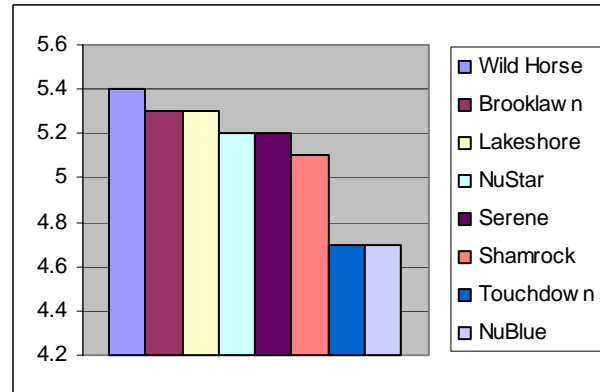

TRIAL DATA

2000-2003 Turf Quality Ratings
Rutgers University
Adelphia, New Jersey
1-9; 9 = Ideal Turf

SEEDING RATE

3-4 lbs. per 1,000 square feet for new seeding
1-2 lbs. per 1,000 square feet for overseeding

BENEFITS

- Quick Germination
- Early Spring Green-up
- Good Overall Turf Quality
- Good Stripe Smut Resistance