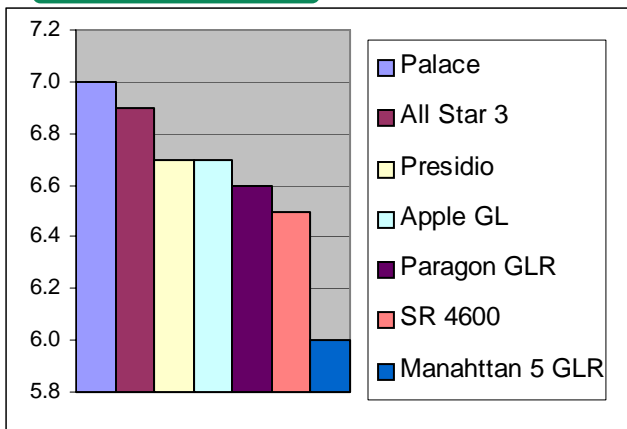

Turf Type Perennial Ryegrass

Palace

Product Sheet

CHARACTERISTICS

Palace is a progeny collection that exhibits excellent turf quality, even under the highest management levels. **Palace** was developed to provide a dark green, dense turf that can withstand a number of disease complexes and environmental conditions.

Palace has shown excellent resistance to Gray Leaf Spot in a recent NTEP trial as well as resistance to brown patch, red thread, brown blight, crown rust, stripe rust and leaf spot. With a fine leaf texture and dense turf, **Palace** consistently rated near the top for wear tolerance.

Palace has shown excellent winter activity and is able to survive the winter with little damage.

TRIAL DATA

2004 NTEP Perennial Ryegrass Test-2008 Data. Genetic Color Ratings. Top variety Halo (7.3) and bottom variety Linn (3.3). LSD 0.3. Mean Quality Ratings 1-9, 9=Dark Green. See full report and more data available at www.ntep.org