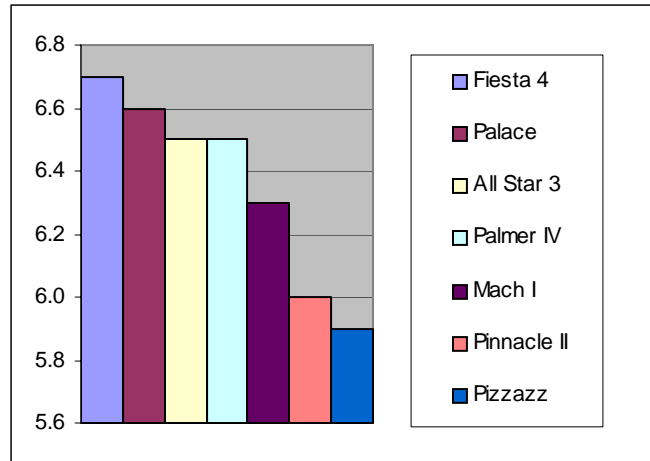

TRIAL DATA

2004 NTEP Perennial Ryegrass Test-2008 Data. Schedule A Maintenance Turfgrass Quality Ratings. Top variety Paragon GLR (6.8) and bottom variety Linn (2.3). LSD 0.3. Mean Quality Ratings 1-9, 9=Ideal Turf. See full report and more data available at www.ntep.org

SEEDING RATE

- Permanent Turf: 7-8 lbs./1,000 square feet
- Overseeding: 3-4 lbs./1,000 square feet
- Overseeding Warm Season Turf: 10-20 lbs./1,000 square feet

BENEFITS

- Excellent Resistance to Gray Leaf Spot
- Fine Leaf Texture
- Dark Green Genetic Color
- Excellent Wear Tolerance
- Great Turf Density
- Handles Close Mowing