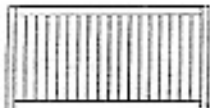

Diamond Top

Square Lattice

Scallop Space

Arch Space

Shadow Box

Traditional

French Gothic

Wood Post Styles Standard Post Cap