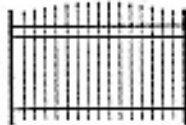

Gothic

French Gothic

Dover

Aluminum Fence Styles

Flat Top

Flat Top w/ spears

Spear Top

Staggered Spear

Spear Top
w/ 1-5/8 spacing

Flat Top
w/ 1-5/8 spacing

Flat Top w/spear
w/ 1-5/8 spacing

Concave

Convex

Flat Top Flush

Gate Styles Arch

Flat Top