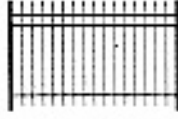

Gothic

French Gothic

Dover

Aluminum Fence Styles

Flat Top

Flat Top w/ spears

Spear Top

Staggered Spear

Spear Top
w/ 1-5/8 spacing

Flat Top
w/ 1-5/8 spacing

Flat Top w/spear
w/ 1-5/8 spacing

Concave

Convex

Flat Top Flush

Gate Styles Arch

Flat Top