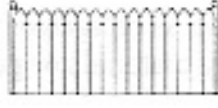

Diamond Top

Square Lattice

Scallop Space

Arch Space

Shadow Box

Traditional

French Gothic

Wood Post Styles Standard Post Cap