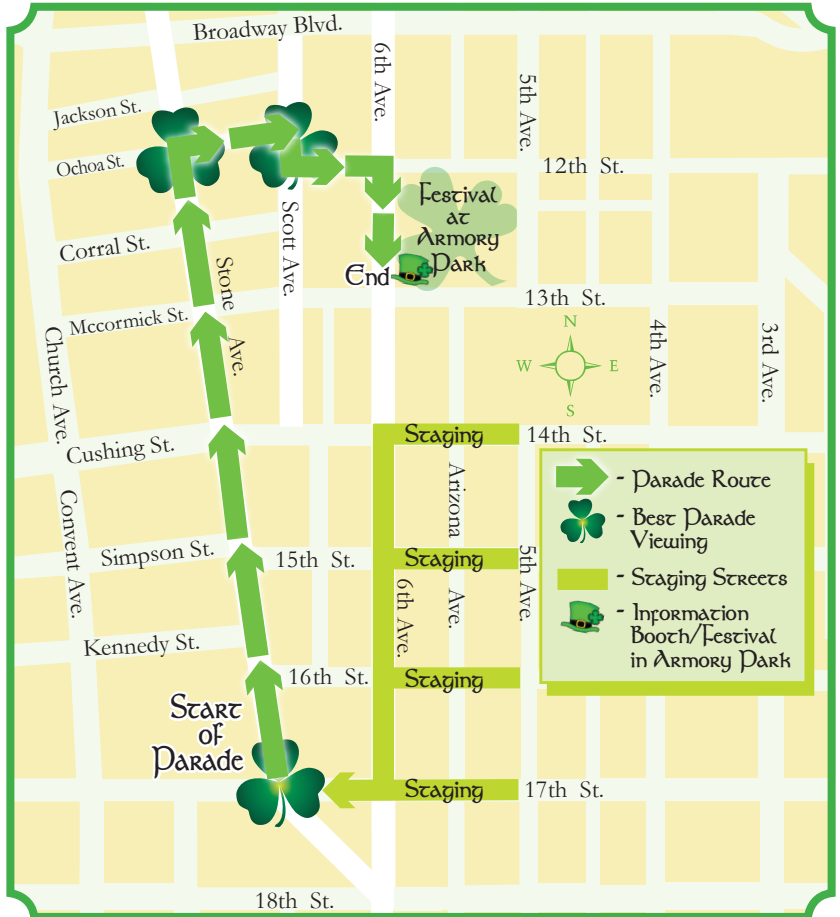

Tucson St. Patrick's Day Parade Route

Sunday, March 13, 2016

Festival at Armory Park – 10 a.m.-5 p.m.
Parade through Downtown begins at 11 a.m.