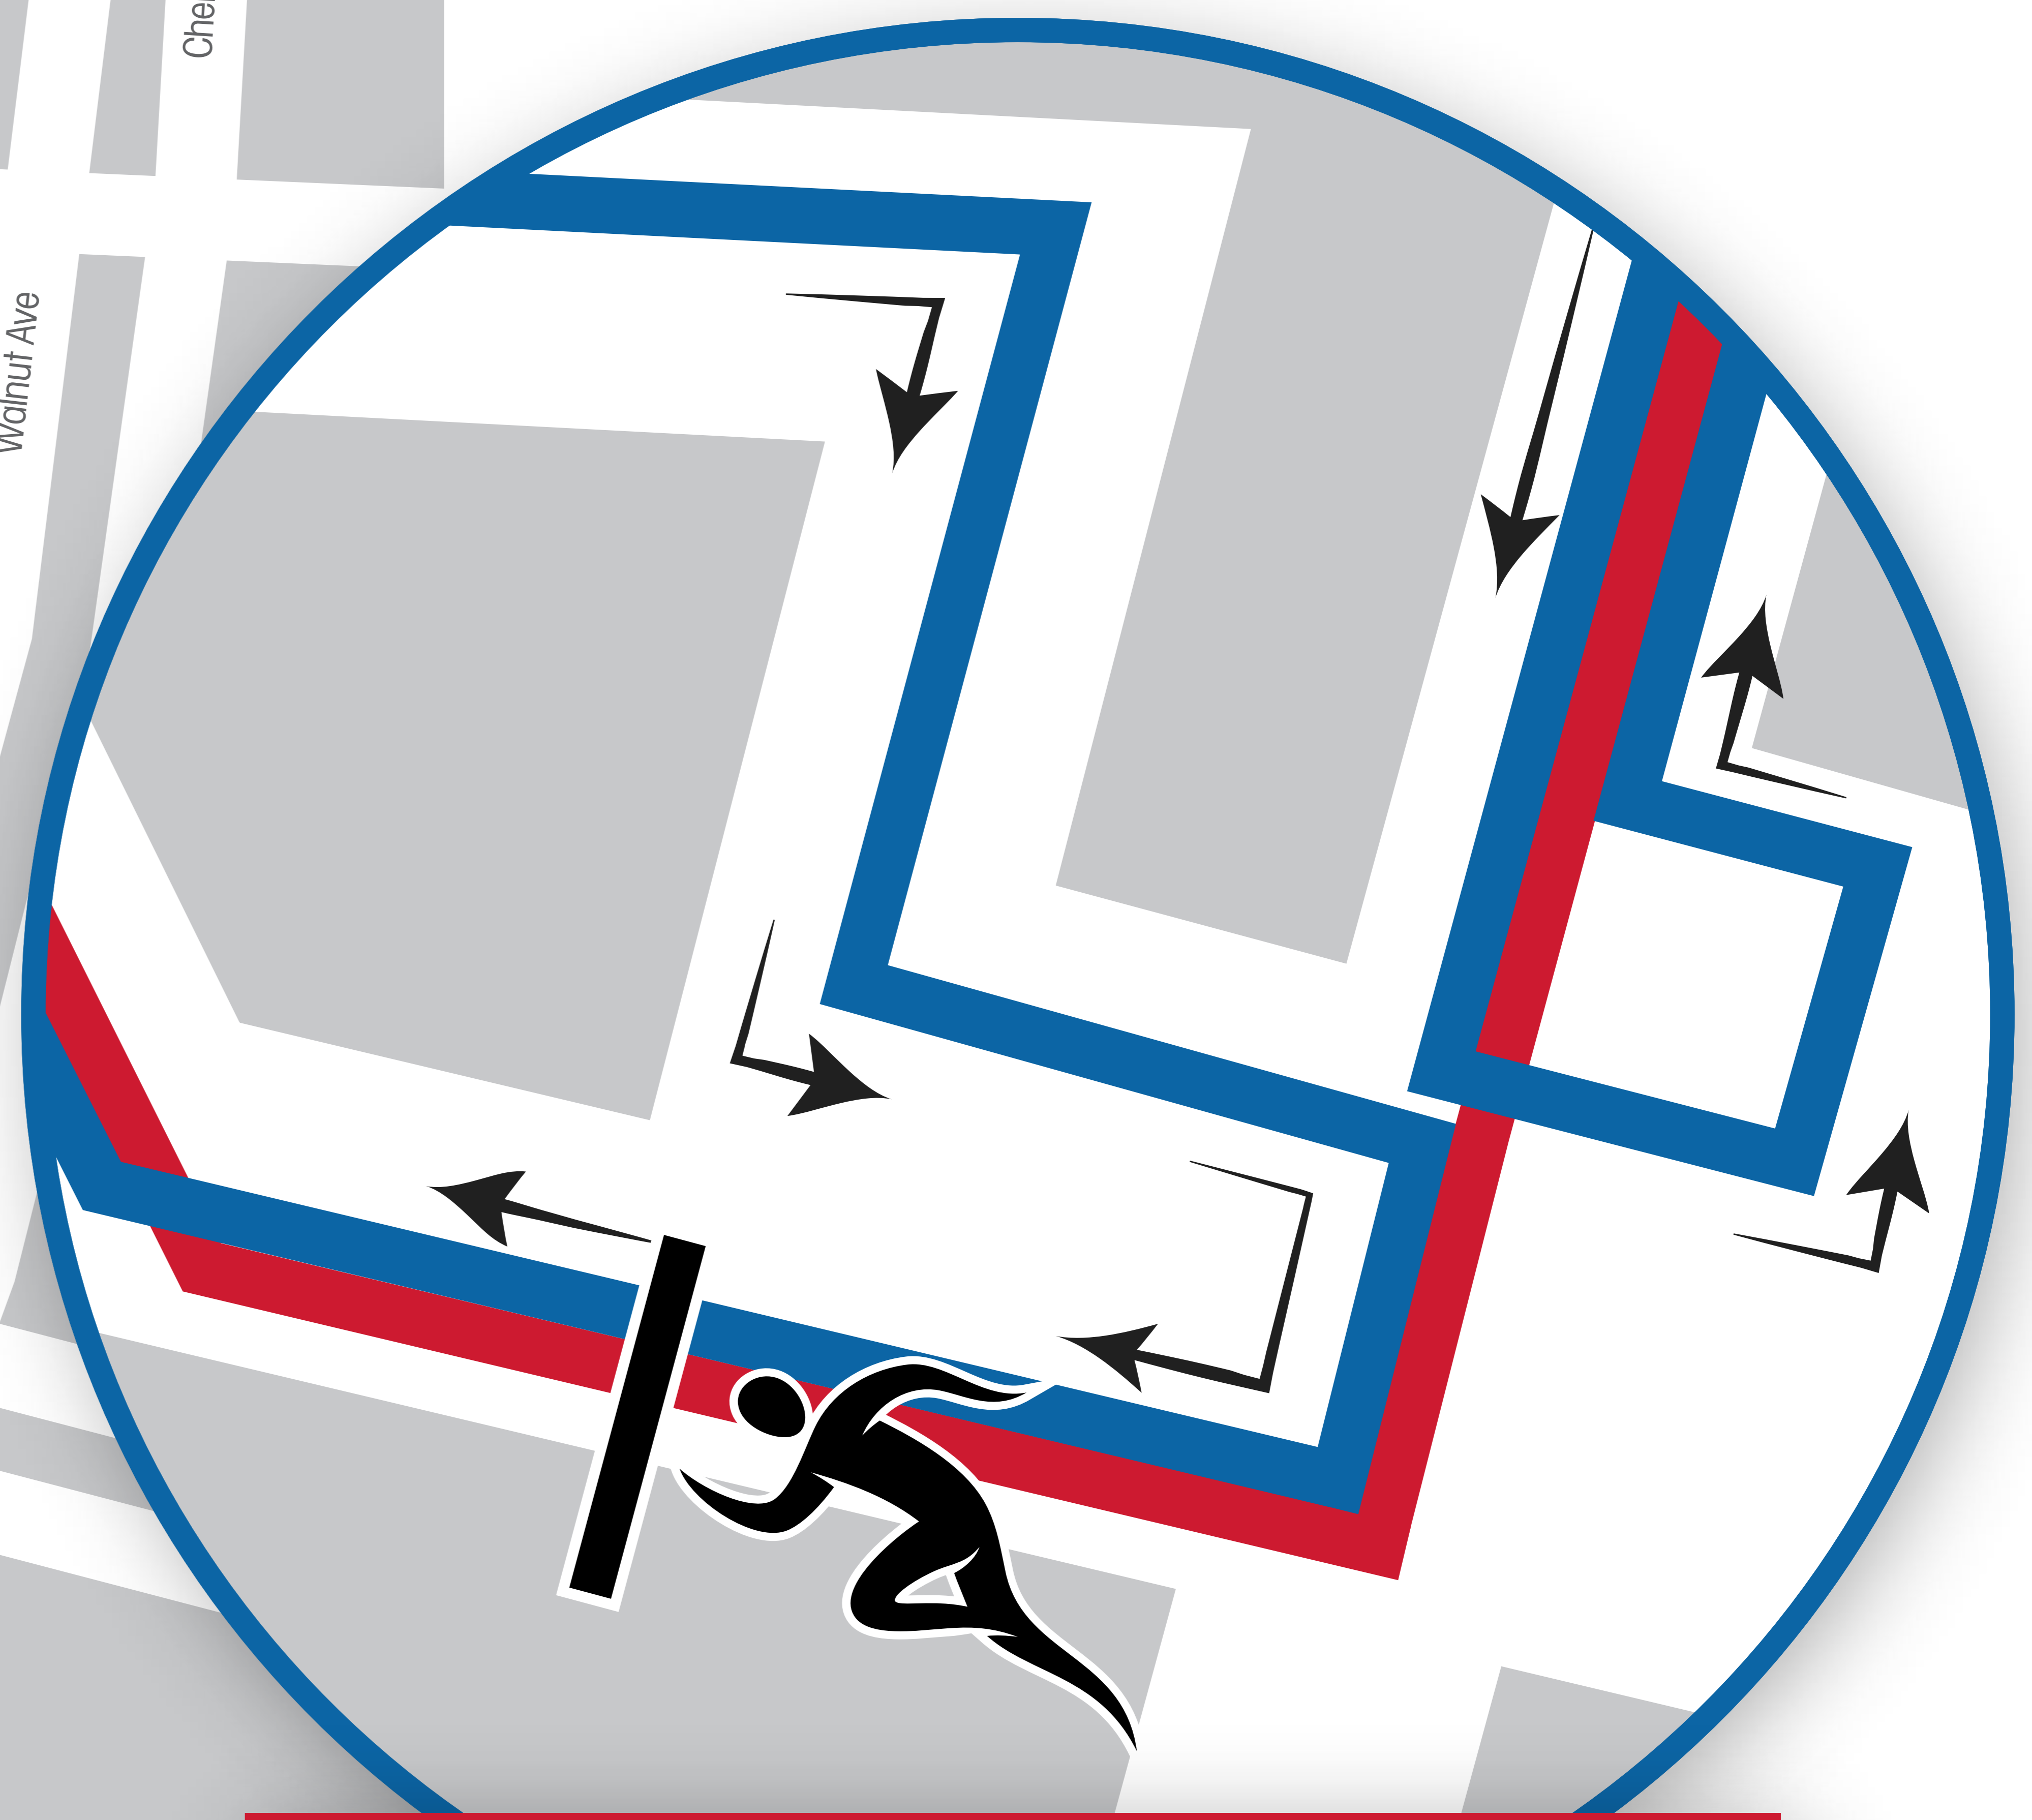

# COURSE LEGEND

-  - Race Start/Finish
-  - Marathon/Relay Route
-  - Half Marathon Route
-  - Mile Markers
-  - Water Stations
-  - Relay Exchange
-  - Cameras
-  - Pro Football Hall of Fame
-  - McKinley Monument
-  - Canton Art Museum
-  - Aultman Hospital

# MARATHON

Course Map  
2017

**START/FINISH LINE**

[www.hofmarathon.com](http://www.hofmarathon.com)

\*Map Not To Scale