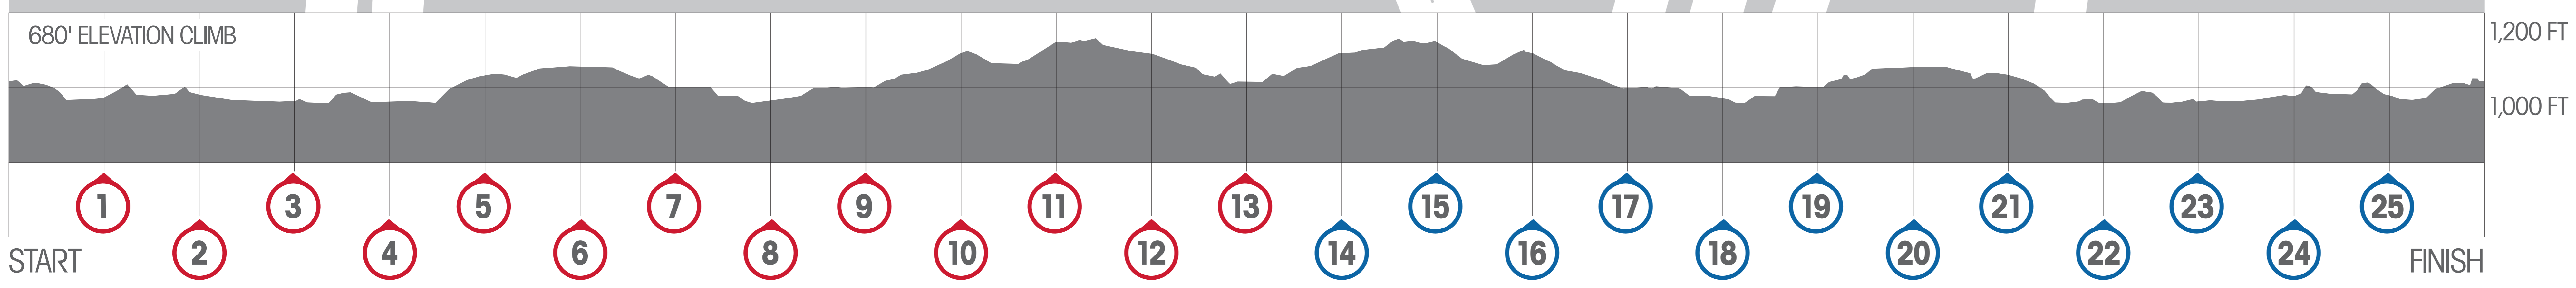

# COURSE LEGEND

-  - Race Start/Finish
-  - Marathon/Relay Route
-  - Half Marathon Route
-  - Mile Markers
-  - Water Stations
-  - Relay Exchange
-  - Cameras
-  - Pro Football Hall of Fame
-  - McKinley Monument
-  - Canton Art Museum
-  - Aultman Hospital

# MARATHON

Course Map  
2017

**START/FINISH LINE**

[www.hofmarathon.com](http://www.hofmarathon.com)

\*Map Not To Scale