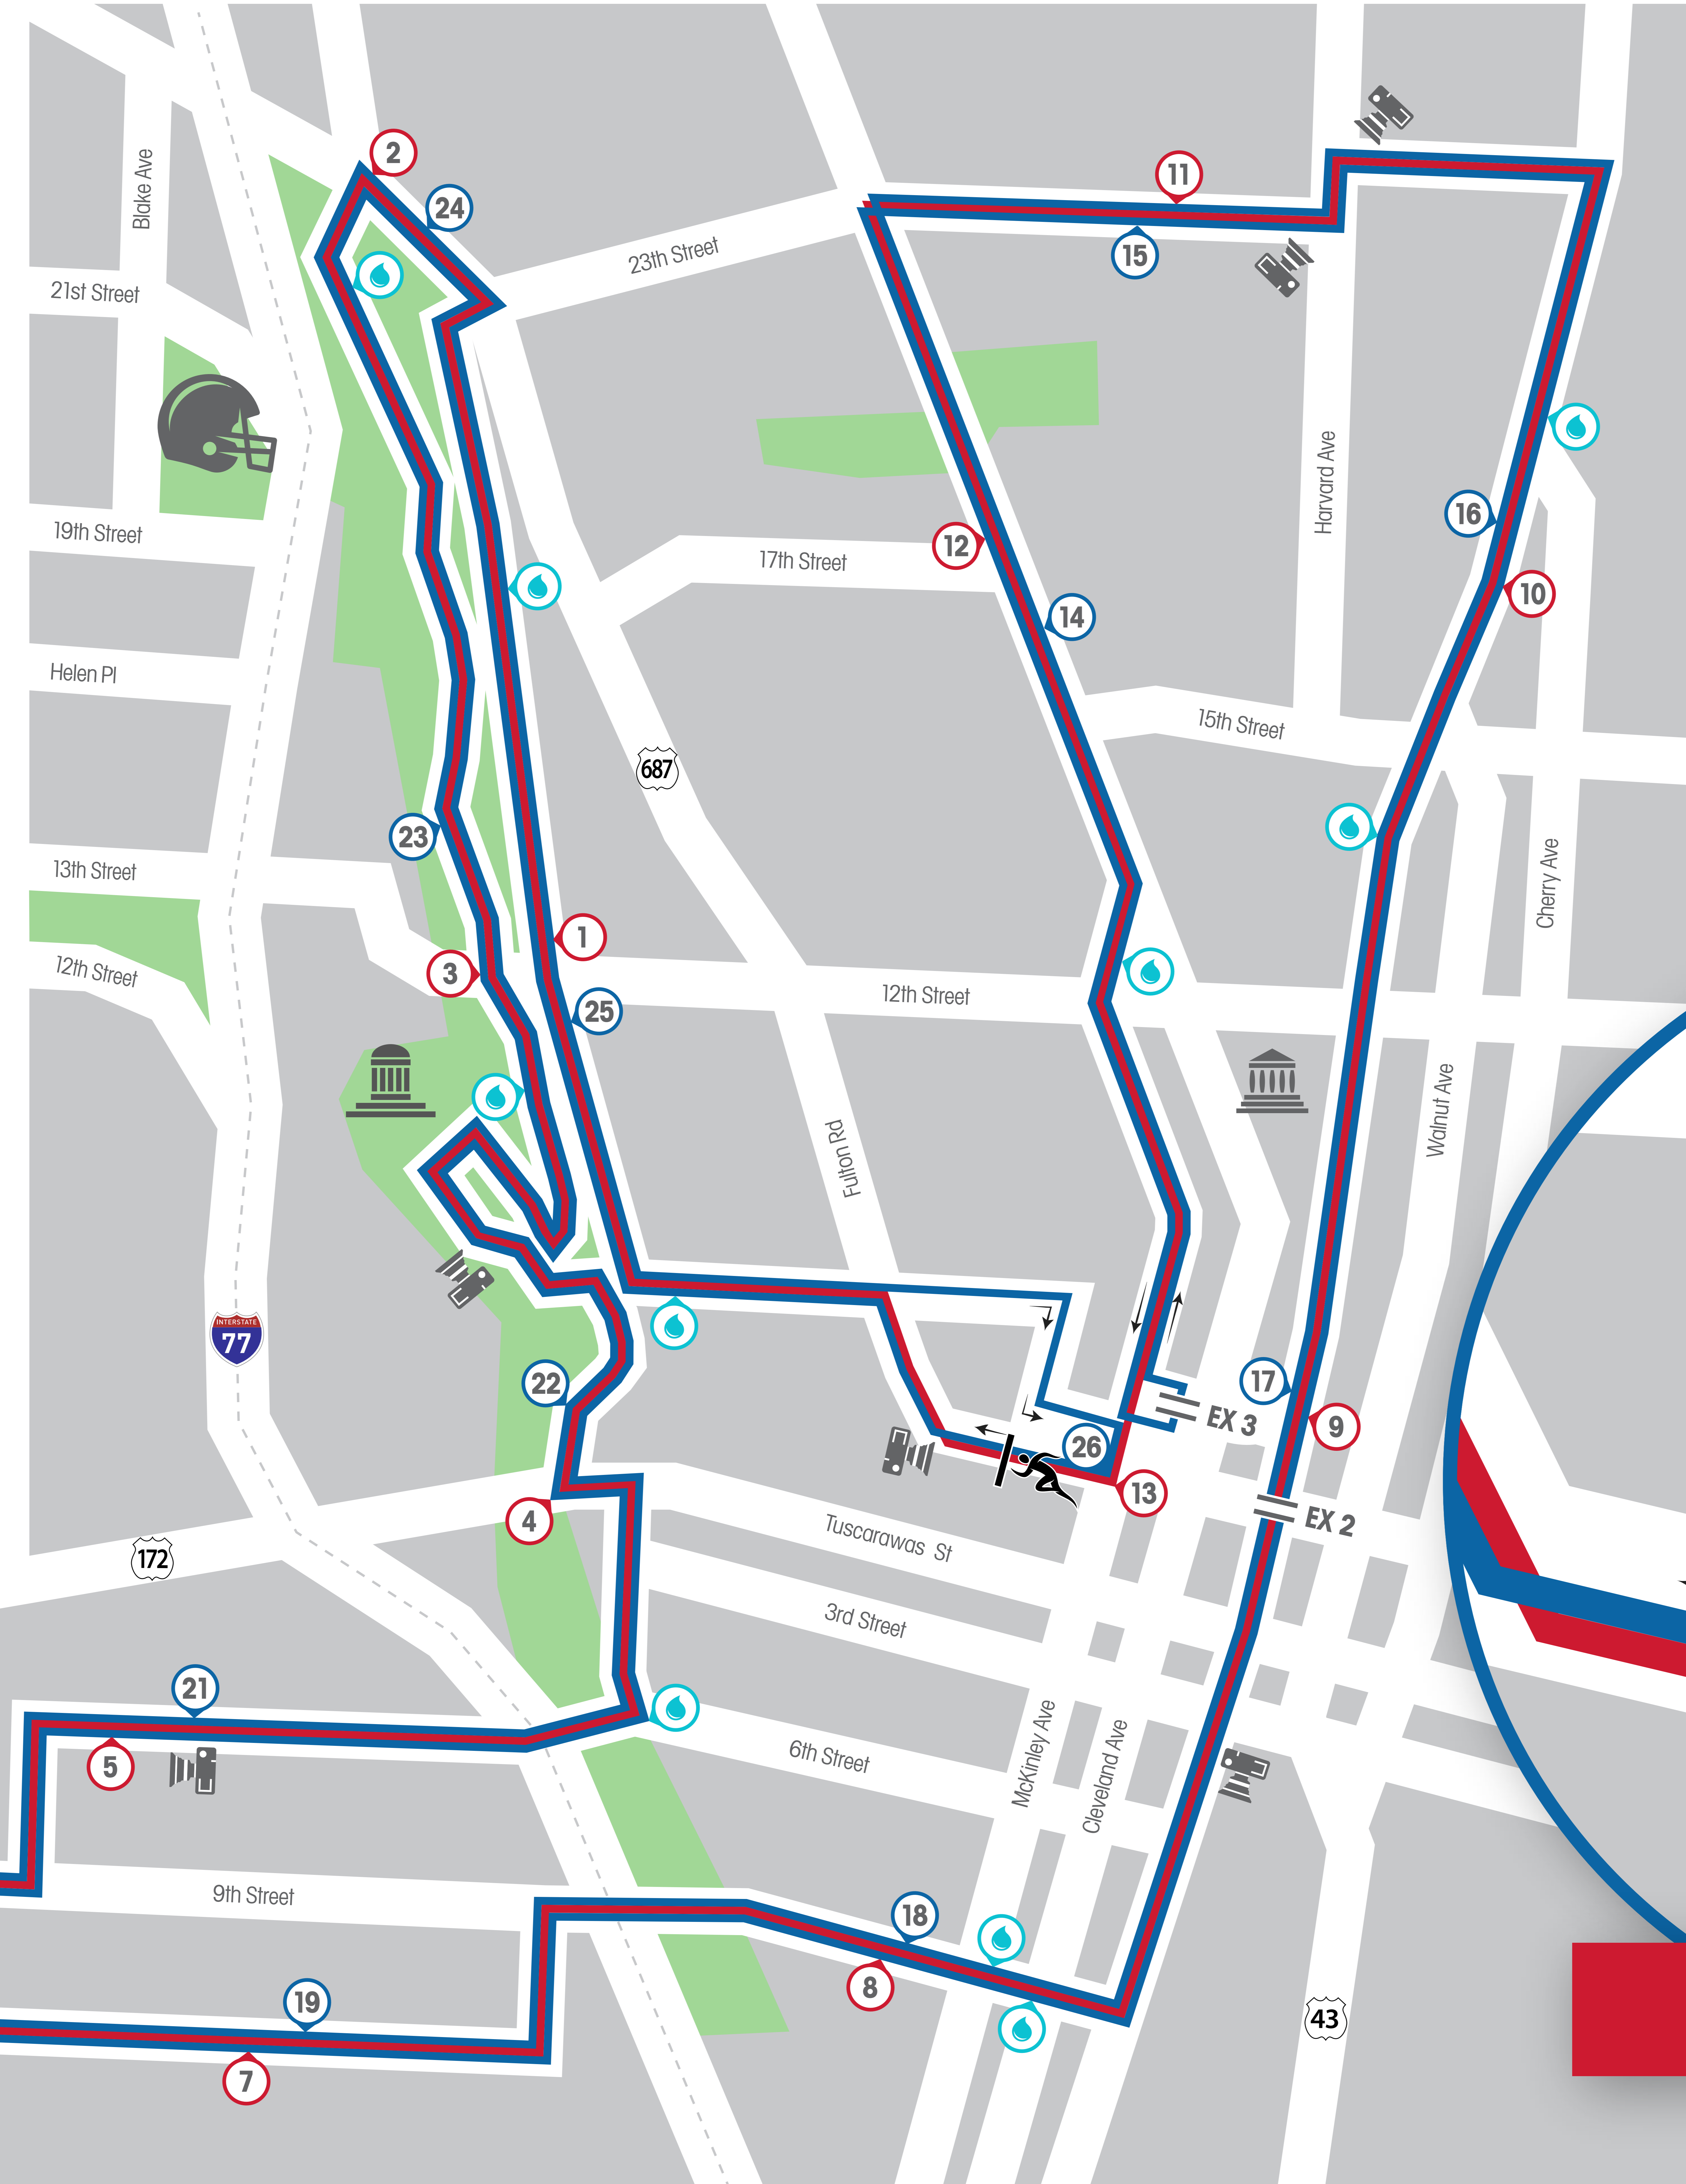

# COURSE LEGEND

-  - Race Start/Finish
-  - Marathon/Relay Route
-  - Half Marathon Route
-  - Mile Markers
-  - Water Stations
-  - Relay Exchange
-  - Cameras
-  - Pro Football Hall of Fame
-  - McKinley Monument
-  - Canton Art Museum
-  - Aultman Hospital

# MARATHON

Course Map  
2017

**START/FINISH LINE**

[www.hofmarathon.com](http://www.hofmarathon.com)

\*Map Not To Scale