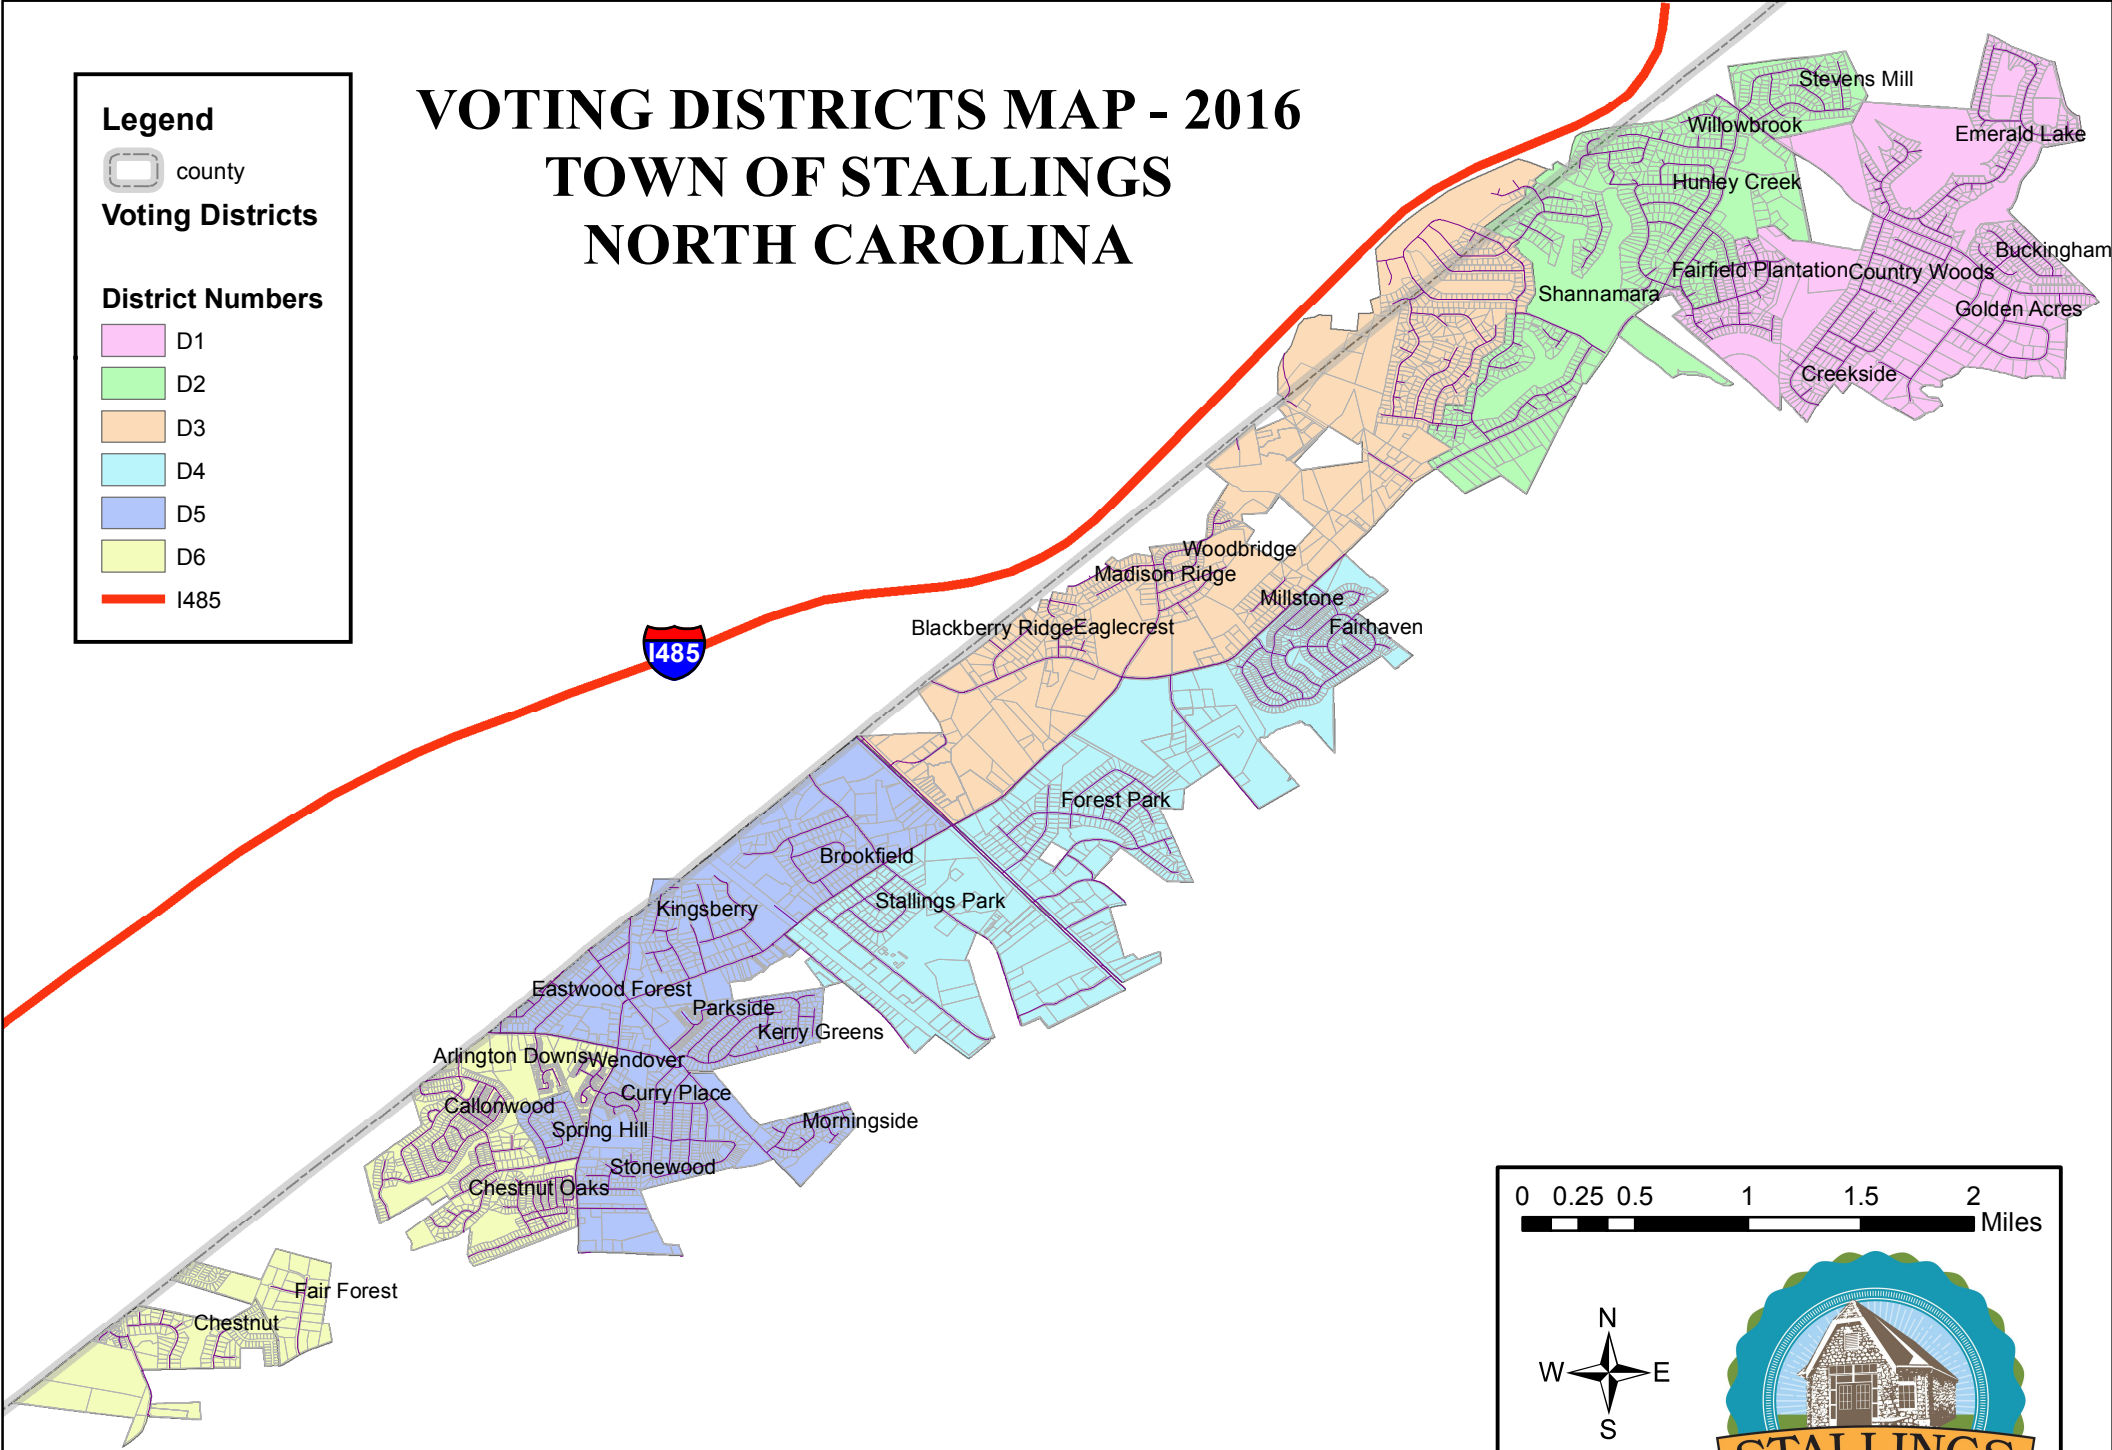

VOTING DISTRICTS MAP - 2016

TOWN OF STALLINGS

NORTH CAROLINA

Legend

 county

Voting Districts

District Numbers

-  D1
-  D2
-  D3
-  D4
-  D5
-  D6
-  I485