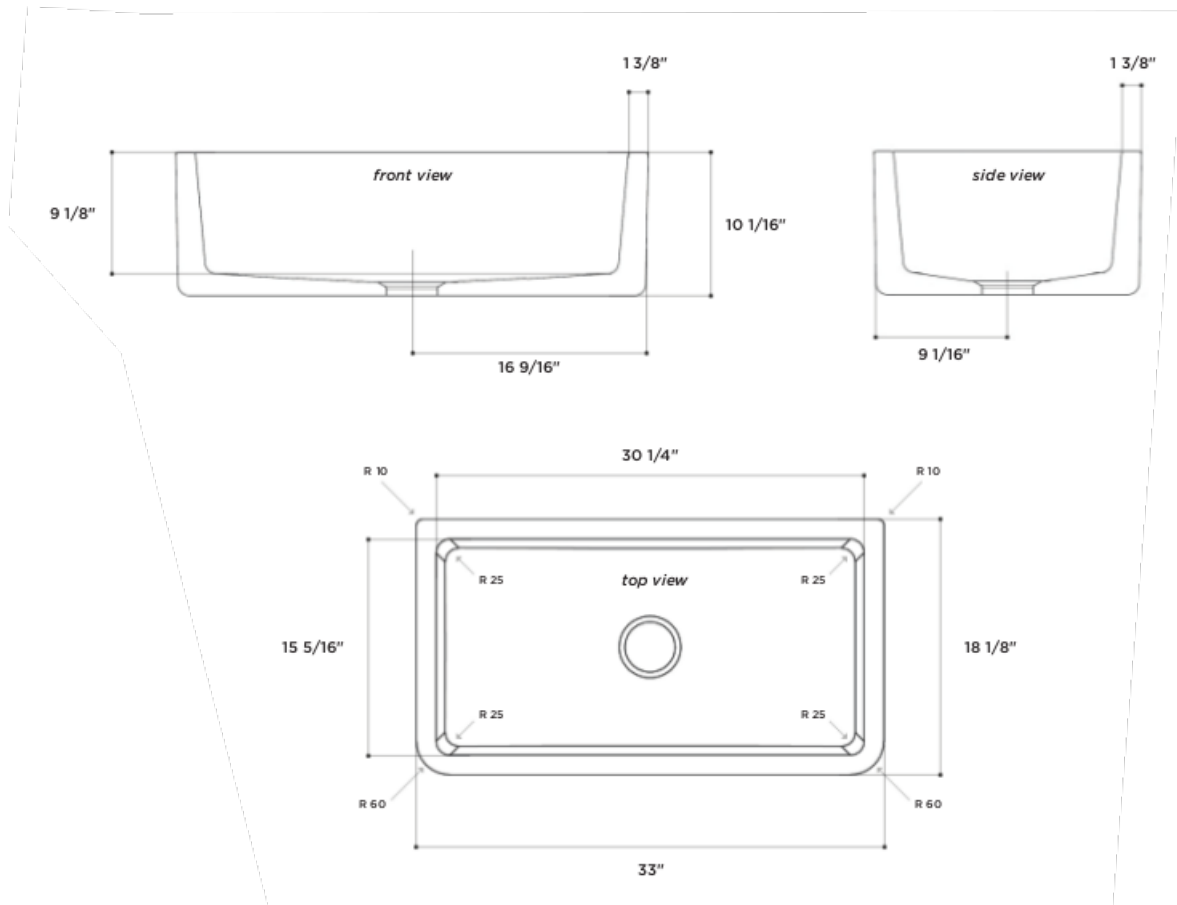

# LFS3318W

Farmhouse sink with a decorative fluted design on one side and a smooth front apron on the other  
 $33$ " x  $18$ " x  $10$ " Reversible Fireclay

SPECIFICATION SUBMITTAL

**Kitchen series**

LFS3318W

Farmhouse Kitchen Sink

***Finishes***

White

LFS3318W

X

***Features***

Strong and Elegant Italian Craftsmanship

Limited Warranty