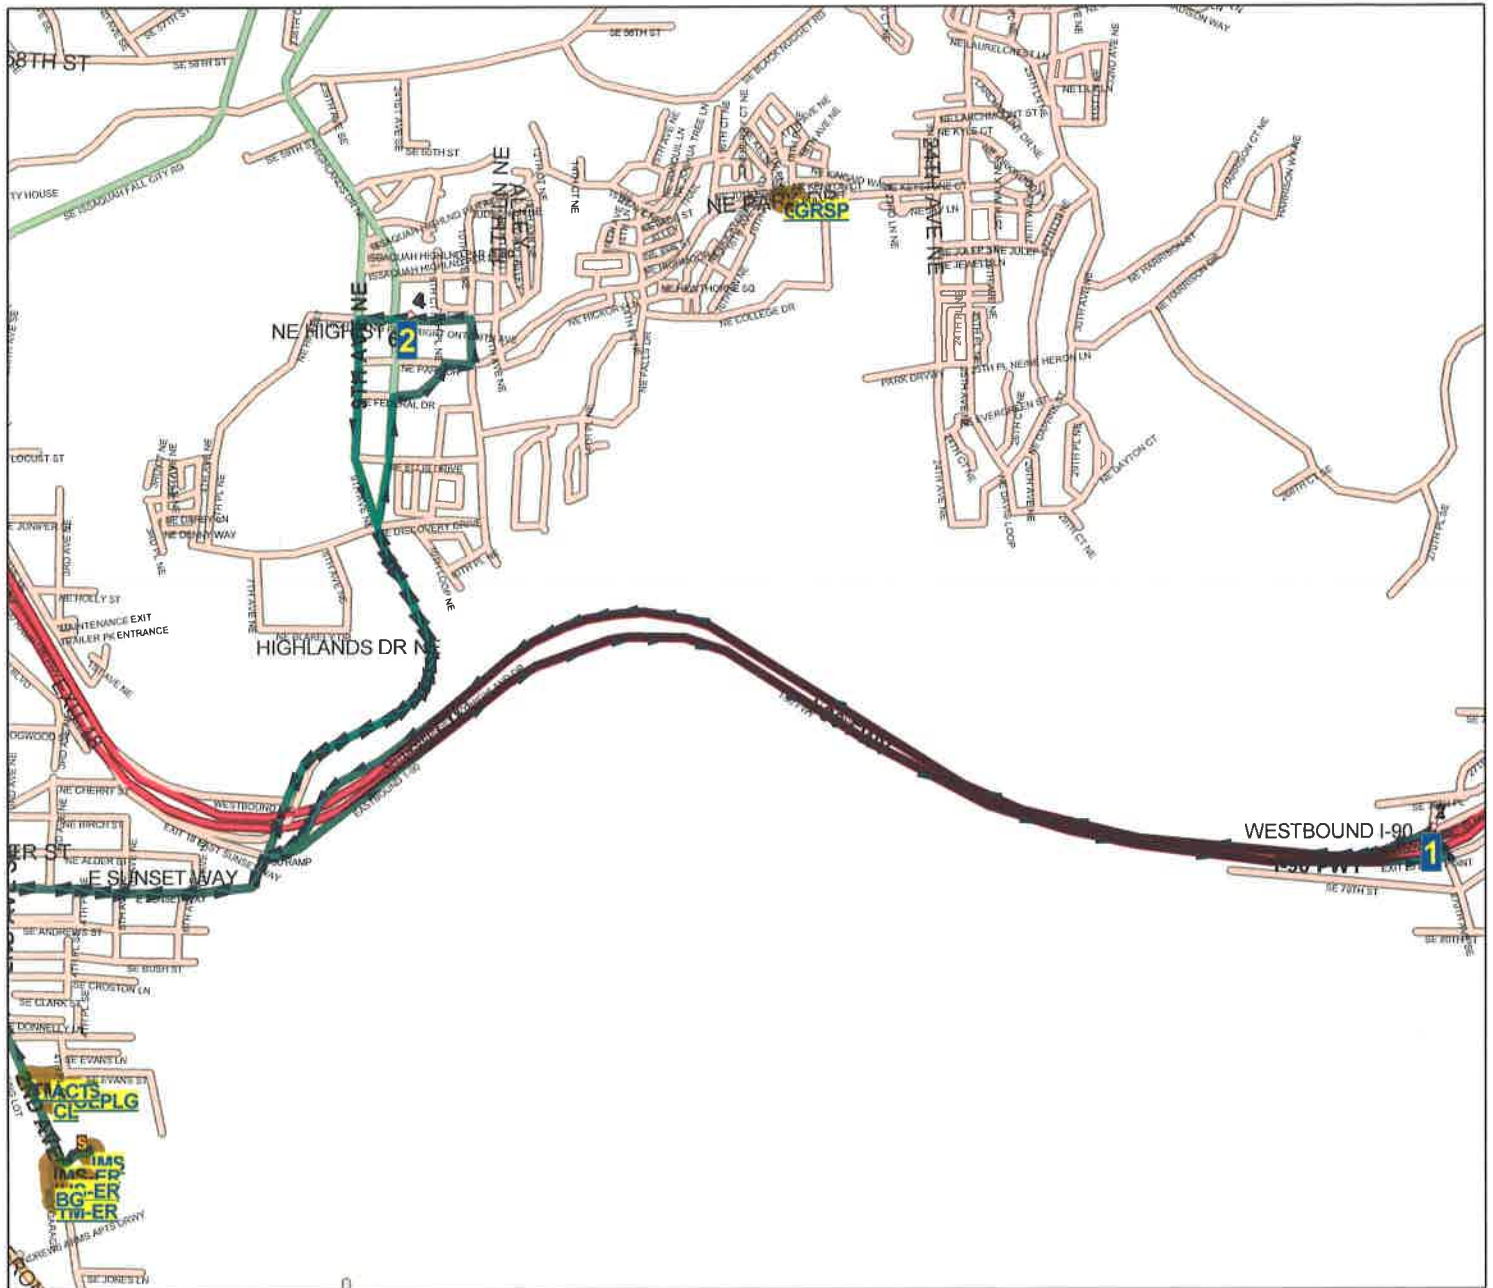

Route: **65GE**
Vehicle: **83**
Anchor: **GEH**
Start Time: **7:35 AM**
Pickups: **12**
Distance: **10.81 mi.**

Desc: **GE3 AM**
Driver:
Max Load: **12**
Arrival Time: **8:05 AM**
Transfers On: **0**
Transfers Off: **0**
Days: **MTHF Display Day:M**

Route Days:MTHF

Route:10PGE GE2 PM

3:15 pm	GIBSON EK HS
3:20 pm	GIBSON EK HS
3:25 pm	NE HIGH STREET (BRIGHT HORIZON D/C)
3:33 pm	HIGHPOINT EXIT 20 N SIDE I-90

Anchor Name:GIBSON EK HS

Route Days:W

Route:10WGE GE2 WED

7:51 am	HIGHPOINT EXIT 20 N SIDE I-90
7:58 am	NE HIGH STREET (BRIGHT HORIZON D/C)
8:05 am	GIBSON EK HS

Anchor Name:GIBSON EK HS

Route Days:W

Route:10 PW GE2P WED

1:50 pm	GIBSON EK HS
1:55 pm	GIBSON EK HS
2:00 pm	NE HIGH STREET (BRIGHT HORIZON D/C)
2:08 pm	HIGHPOINT EXIT 20 N SIDE I-90
2:14 pm	ISSAQUAH MS

Issaquah School District 411 Route Map

Route: **10GE**
Vehicle: **93**
Anchor: **GEH**
Start Time: **7:44 AM**
Pickups: **17**
Distance: **8.86 mi.**

Desc: **GE2 AM**
Driver:
Max Load: **17**
Arrival Time: **8:05 AM**
Transfers On: **0**
Transfers Off: **0**
Days: **MTHF Display Day:M**