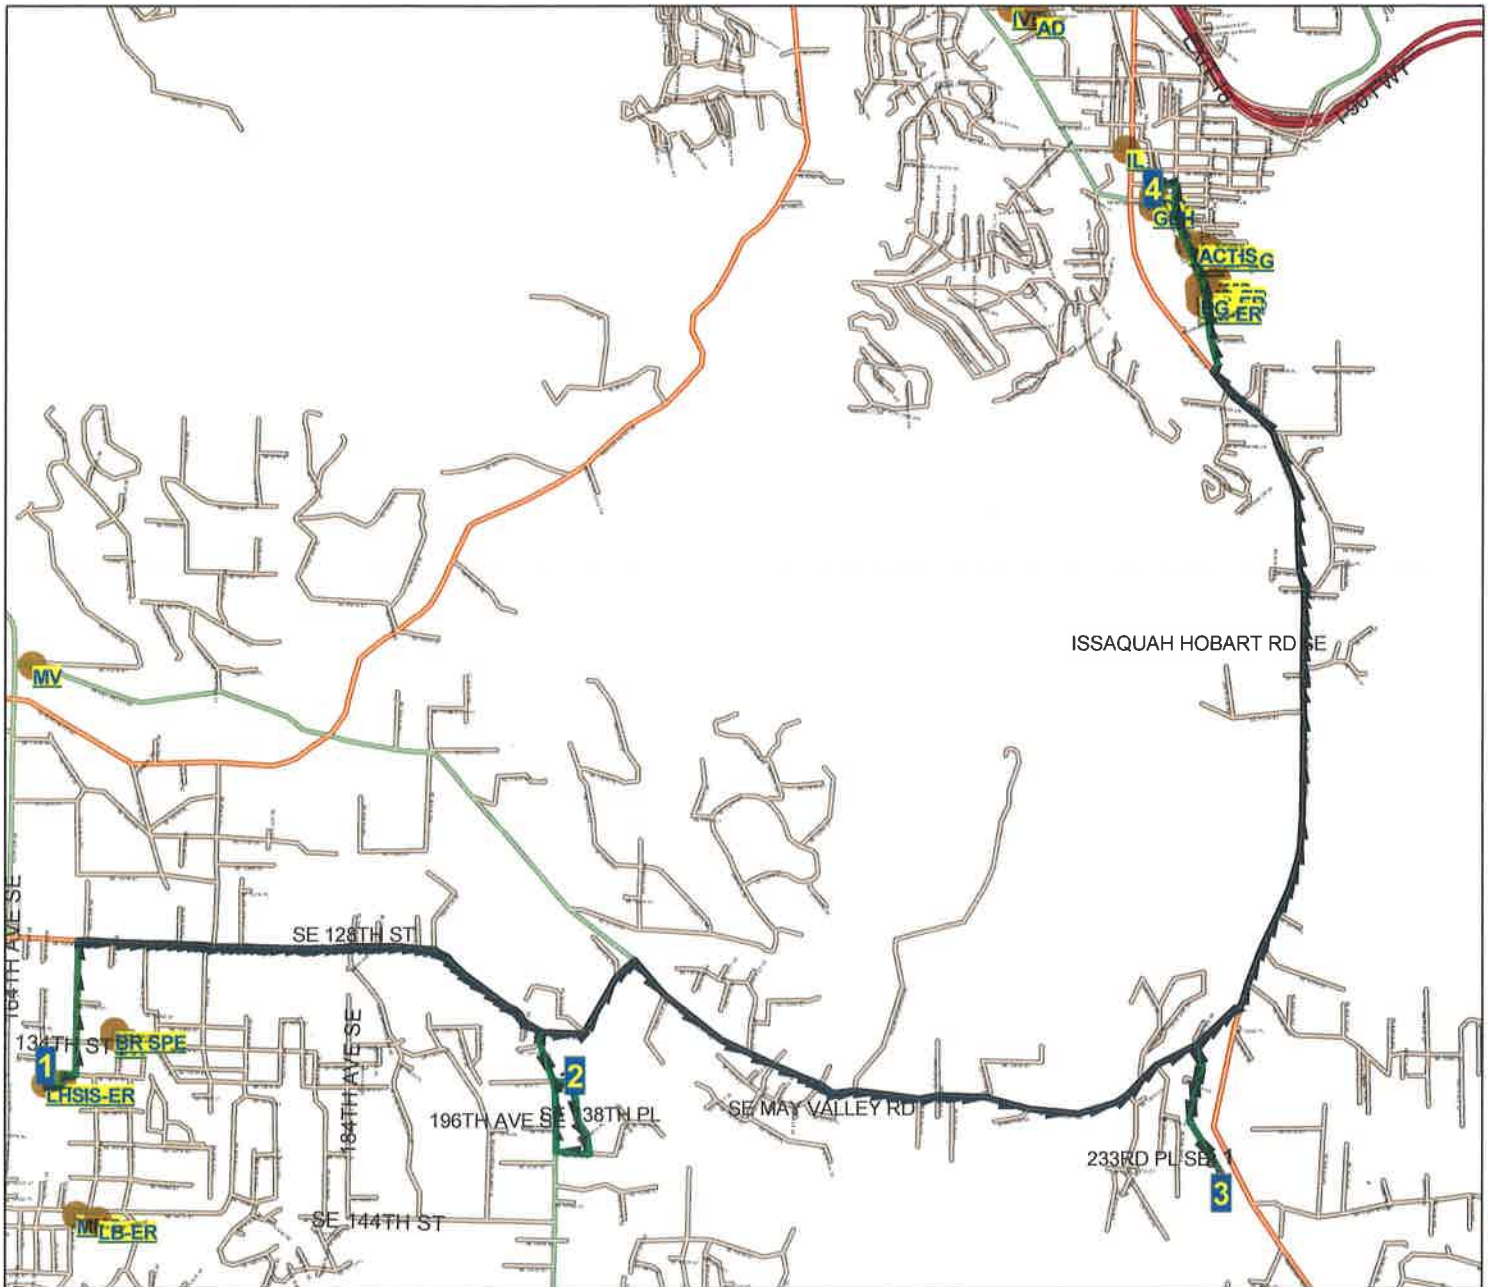

Anchor Name:GIBSON EK HS

Route Days:MTHF

Route:65GE GE3 AM

7:32 am	MAYWOOD MS
7:35 am	LIBERTY HS
7:41 am	13655 197TH AVE SE
7:50 am	233RD WAY SE@233RD PL SE
8:05 am	GIBSON EK HS

Anchor Name:GIBSON EK HS

Route Days:MTHF

Route:65PGE GE3 PM

3:15 pm	GIBSON EK HS
3:20 pm	GIBSON EK HS
3:28 pm	233RD WAY SE@233RD PL SE
3:37 pm	13655 197TH AVE SE
3:44 pm	LIBERTY HS

Anchor Name:GIBSON EK HS

Route Days:W

Route:65WGE GE3 WED

7:32 am	LIBERTY HS
7:41 am	13655 197TH AVE SE
7:50 am	233RD WAY SE@233RD PL SE
8:05 am	GIBSON EK HS

Anchor Name:GIBSON EK HS

Route Days:W

Route:65 PW GE3P WED

1:50 pm	GIBSON EK HS
1:55 pm	GIBSON EK HS
2:03 pm	233RD WAY SE@233RD PL SE
2:12 pm	13655 197TH AVE SE
2:19 pm	LIBERTY HS
2:22 pm	MAYWOOD MS

Issaquah School District 411 Route Map

Route: **65GE**
Vehicle: **83**
Anchor: **GEH**
Start Time: **7:35 AM**
Pickups: **12**
Distance: **10.81 mi.**

Desc: **GE3 AM**
Driver:
Max Load: **12**
Arrival Time: **8:05 AM**
Transfers On: **0**
Transfers Off: **0**
Days: **MTHF Display Day:M**