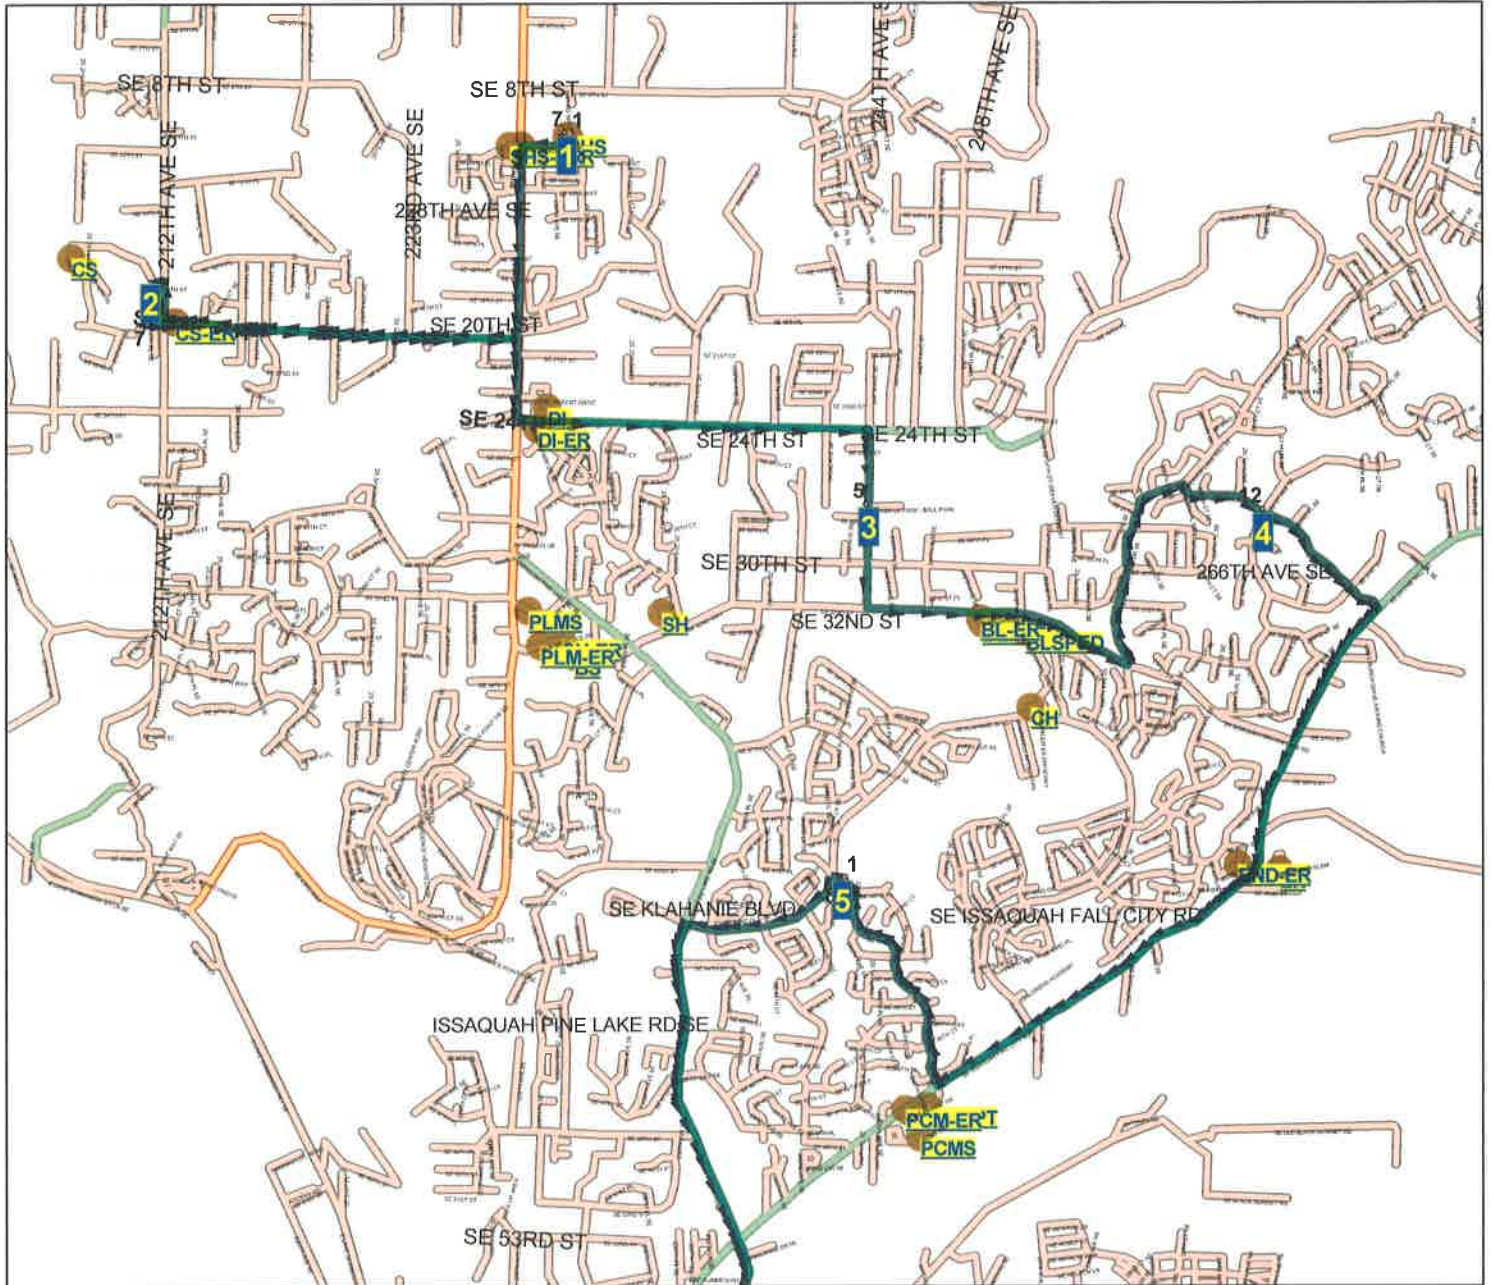

Issaquah School District 411 Route Map

Route: **101GE**
Vehicle: **29**
Anchor: **GEH**
Start Time: **7:28 AM**
Pickups: **50**
Distance: **13.60 mi.**

Desc: **GE1 AM PLATOE**
Driver:
Max Load: **50**
Arrival Time: **8:05 AM**
Transfers On: **0**
Transfers Off: **0**
Days: **MTHF Display Day:M**