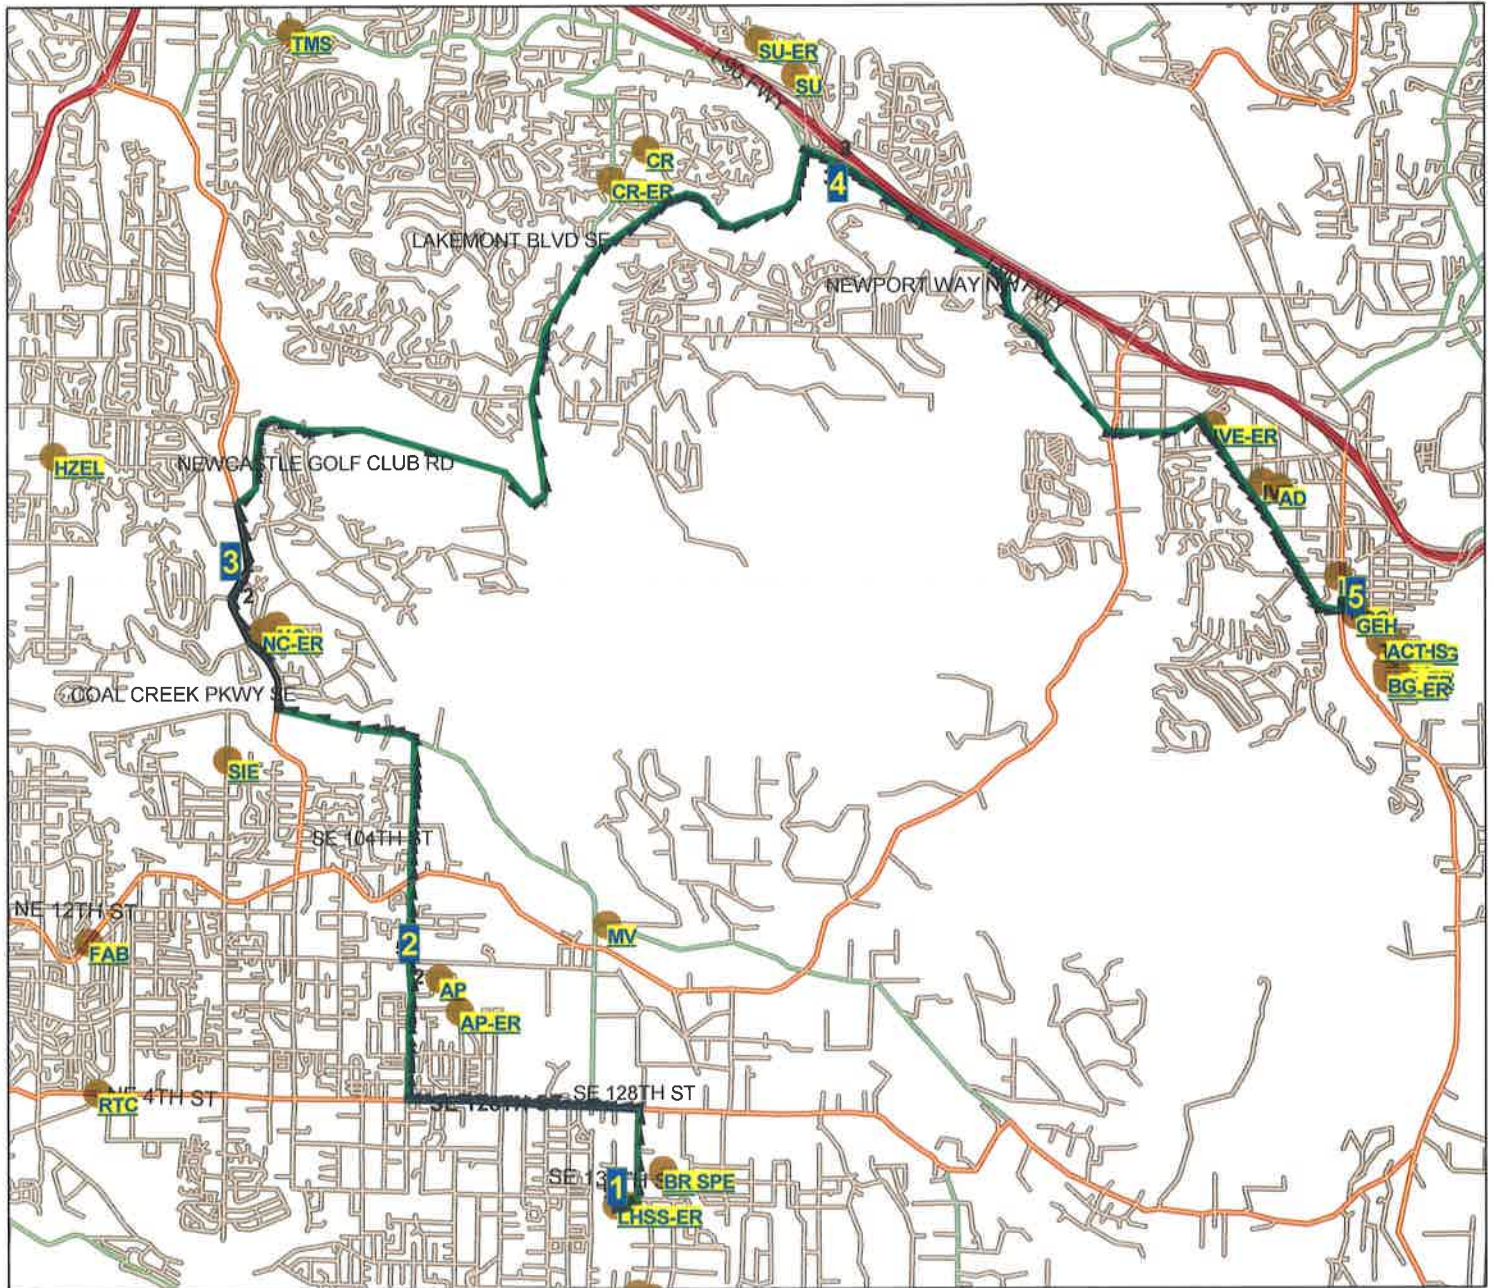

Issaquah School District 411 Route Map

Route: **55GE**
Vehicle: **23**
Anchor: **GEH**
Start Time: **7:29 AM**
Pickups: **30**
Distance: **15.26 mi.**

Desc: **GE4 AM**
Driver:
Max Load: **30**
Arrival Time: **8:05 AM**
Transfers On: **0**
Transfers Off: **0**
Days: **MTHF Display Day:M**