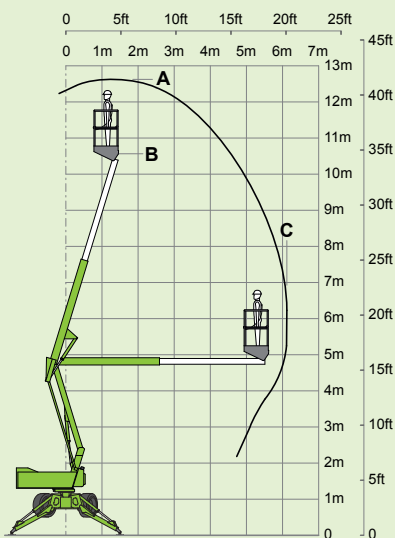

niftylift

SD34T 4x4

(A) 12.65m
42ft

(B) 10.65m
35ft

(C) 6.1m
20ft

225kg
500lbs

1.1m x 0.65m
3ft 7in x 2ft 2in

(D) 1.95m
6ft 5in

(F) 1.56m
5ft 1in

(G) 3.2m
10ft 6in

(J) 3.9m
12ft 10in

10km/h
6.2mph

3.9m
12ft 10in

45%
24°

2260kg
4980lbs

Aerial Titans Inc
www.aerialtitans.com
866-874-0584