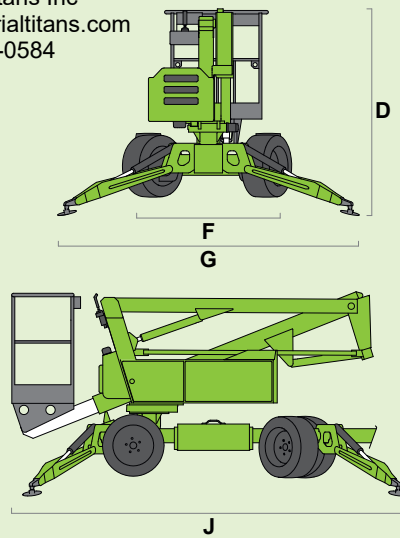

niftylift

SD34T 4x4

(A) 12.65m
42ft

(B) 10.65m
35ft

(C) 6.1m
20ft

225kg
500lbs

1.1m x 0.65m
3ft 7in x 2ft 2in

(D) 1.95m
6ft 5in

(F) 1.56m
5ft 1in

(G) 3.2m
10ft 6in

(J) 3.9m
12ft 10in

10km/h
6.2mph

3.9m
12ft 10in

45%
24°

2260kg
4980lbs

Aerial Titans Inc
www.aerialtitans.com
866-874-0584