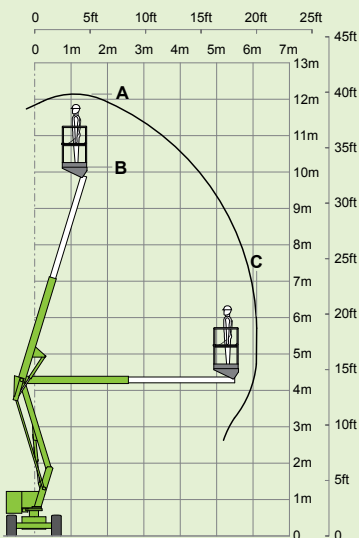

niftylift

SP34N

Aerial Titans Inc
www.aerialtitans.com
 866-874-0584

(A) 12.2m
40ft

(B) 10.2m
33ft 6in

(C) 6.1m
20ft

225kg
500lbs

1.1m x 0.65m
3ft 7in x 2ft 2in

(D) 1.9m
6ft 3in

(F) 1.5m
4ft 11in

(J) 4.1m
13ft 5in

3.4km/h
2.1mph

4.2m
13ft 9in

25%
14°

3435kg
7575lbs

niftylift
 1525 S. Buncombe Road,
 Greer, SC - 29651
 United States
 1-800-643-8954
usasales@niftylift.com
www.niftylift.com