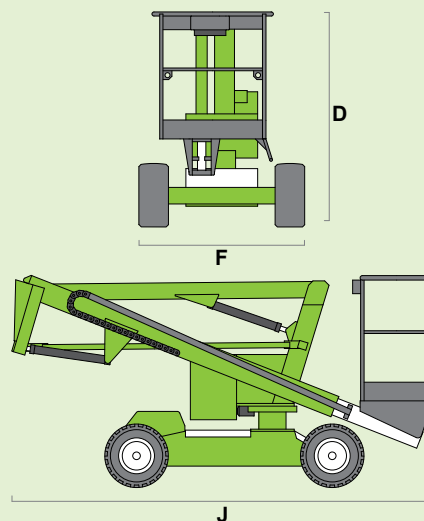

niftylift

SP34N

Aerial Titans Inc
www.aerialtitans.com
 866-874-0584

(A) 12.2m
40ft

(B) 10.2m
33ft 6in

(C) 6.1m
20ft

225kg
500lbs

1.1m x 0.65m
3ft 7in x 2ft 2in

(D) 1.9m
6ft 3in

(F) 1.5m
4ft 11in

(J) 4.1m
13ft 5in

3.4km/h
2.1mph

4.2m
13ft 9in

25%
14°

3435kg
7575lbs

niftylift
 1525 S. Buncombe Road,
 Greer, SC - 29651
 United States
 1-800-643-8954
usasales@niftylift.com
www.niftylift.com