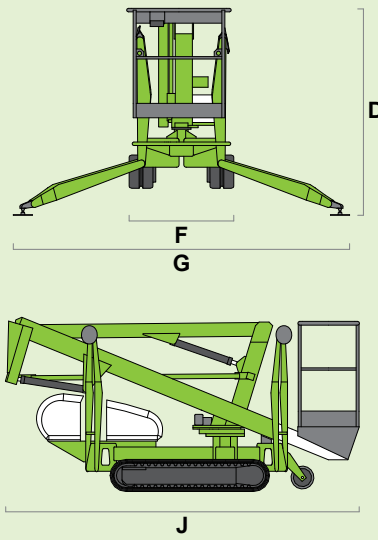

niftylift

TD34T

(A) 12.2m
40ft

(B) 10.2m
33ft 6in

(C) 6.1m
20ft

225kg
500lbs

1.1m x 0.65m
3ft 7in x 2ft 2in

(D) 1.9m
6ft 3in

(F) 1.1m
3ft 7in

(G) 3.55m
11ft 8in

(J) 3.95m
13ft

1.6km/h
1mph

60%
31°

1850kg
4080lbs

niftylift
1525 S. Buncombe Road,
Greer, SC - 29651
United States
1-800-643-8954
usasales@niftylift.com
www.niftylift.com