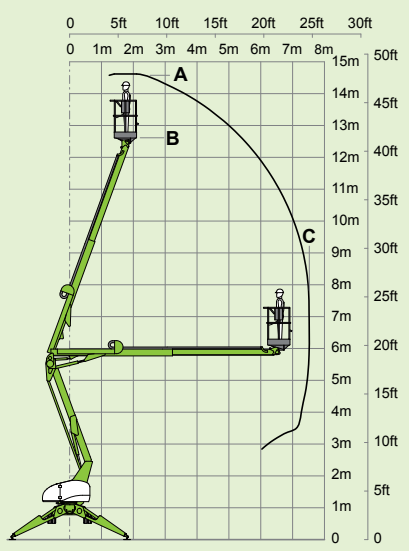

niftylift

TD42T

Aerial Titans Inc
www.aerialtitans.com
 866-874-0584

(A) 14.7m
48ft 6in

(B) 12.7m
42ft

(C) 7.55m
25ft

225kg
500lbs

1.4m x 0.7m
4ft 7in x 2ft 4in

(D) 2m
6ft 7in

(F) 1.4m
4ft 7in

(G) 3.8m
12ft 6in

(J) 4.7m
15ft 5in

2.1km/h
1.3mph

45%
24°

2025kg
4500lbs

niftylift
 1525 S. Buncombe Road,
 Greer, SC - 29651
 United States
 1-800-643-8954
usasales@niftylift.com
www.niftylift.com