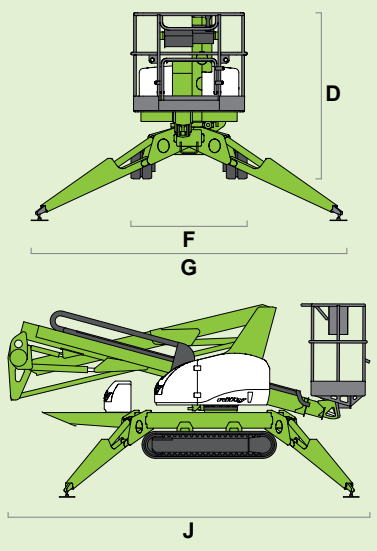

niftylift

TD42T

Aerial Titans Inc
www.aerialtitans.com
 866-874-0584

(A) 14.7m
48ft 6in

(B) 12.7m
42ft

(C) 7.55m
25ft

225kg
500lbs

1.4m x 0.7m
4ft 7in x 2ft 4in

(D) 2m
6ft 7in

(F) 1.4m
4ft 7in

(G) 3.8m
12ft 6in

(J) 4.7m
15ft 5in

2.1km/h
1.3mph

45%
24°

2025kg
4500lbs

niftylift
 1525 S. Buncombe Road,
 Greer, SC - 29651
 United States
 1-800-643-8954
usasales@niftylift.com
www.niftylift.com