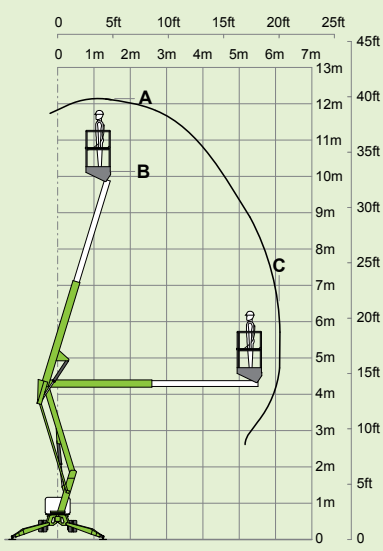

niftylift

TD34TN

Aerial Titans Inc
 www.aerialtitans.com
 866-874-0584

(A) 12.2m
40ft

(B) 10.2m
33ft 6in

(C) 6.1m
20ft

225kg
500lbs

0.75m x 0.65m
2ft 6in x 2ft 2in

(D) 1.9m
6ft 3in

(E) 0.75m
2ft 6in

(F) 1.15m
3ft 9in

(G) 3m
9ft 10in

(J) 3.95m
13ft

1.6km/h
1mph

60%
31°

1850kg
4080lbs