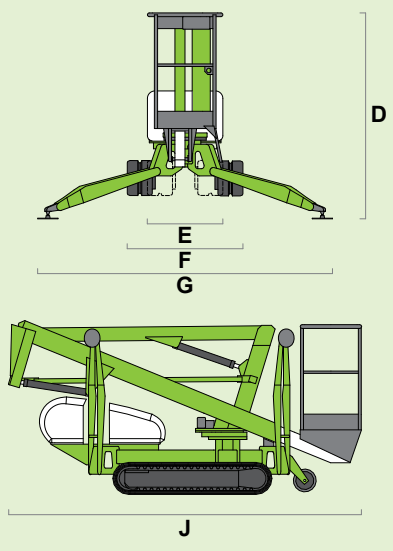

niftylift

TD34TN

Aerial Titans Inc
 www.aerialtitans.com
 866-874-0584

(A) 12.2m
40ft

(B) 10.2m
33ft 6in

(C) 6.1m
20ft

225kg
500lbs

0.75m x 0.65m
2ft 6in x 2ft 2in

(D) 1.9m
6ft 3in

(E) 0.75m
2ft 6in

(F) 1.15m
3ft 9in

(G) 3m
9ft 10in

(J) 3.95m
13ft

1.6km/h
1mph

60%
31°

1850kg
4080lbs