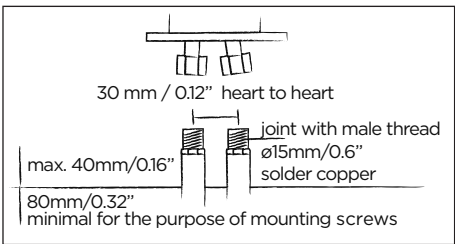

JEE-O original shower 04 specifications

Note:
UV radiation and extreme temperature can affect the color and structure of the JEE-O original surface.

Article code: **100-6400** (brushed finish)
100-6401 (polished finish)

Material: Stainless Steel r304
Cartridge: Sedal progressive

Connection: nylon^(out)/epdm⁽ⁱⁿ⁾ flexhose
with brass swivel

Flow at water of 38°C / 100,4°F: 12l / 3,2gal p/m at 3bar pressure

Dimension package: L 158 x W 18 W 54 x H 16 cm

Weight: 11.2 kg / 24.7 lbs
Package weight: 2.0kg / 4.4 lbs

Placing on a water-tight floor

2 year warranty

HS code: 84818011900