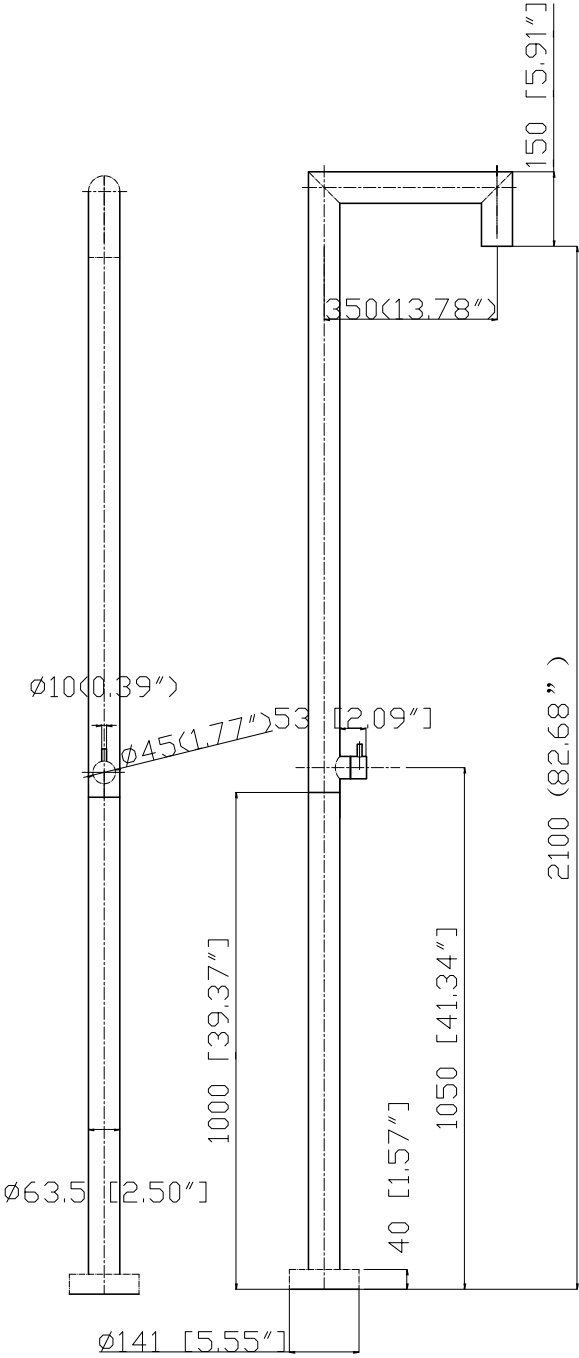

JEE-O original shower 04 specifications

Note:
UV radiation and extreme temperature can affect the color and structure of the JEE-O original surface.

Article code: **100-6400** (brushed finish)
100-6401 (polished finish)

Material: Stainless Steel r304
Cartridge: Sedal progressive

Connection: nylon^(out)/epdm⁽ⁱⁿ⁾ flexhose
with brass swivel

Flow at water of 38°C / 100,4°F: 12l / 3,2gal p/m at 3bar pressure

Dimension package: L 158 x W 18 W 54 x H 16 cm

Weight: 11.2 kg / 24.7 lbs
Package weight: 2.0kg / 4.4 lbs

Placing on a water-tight floor

2 year warranty

HS code: 84818011900