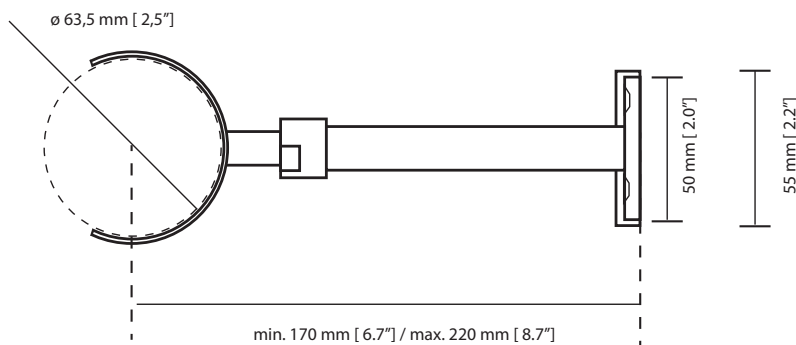

# JEE-O original/pure wall bracket specifications

Note:  
UV radiation and extreme temperature  
can affect the color and structure of the  
JEE-O original/pure surface.

Article code: **101-6000** (brushed finish)  
**101-6001** (polished finish)  
Material: Stainless Steel r304

Dimension package: L 25 x W 15,5 x H 14 cm

Weight: 0.4 kg / 0.8 lbs  
Package weight: 0.1 kg / 0.2 lbs

2 year warranty

HS code: 84818011900

[www.purificare-us.com](http://www.purificare-us.com)