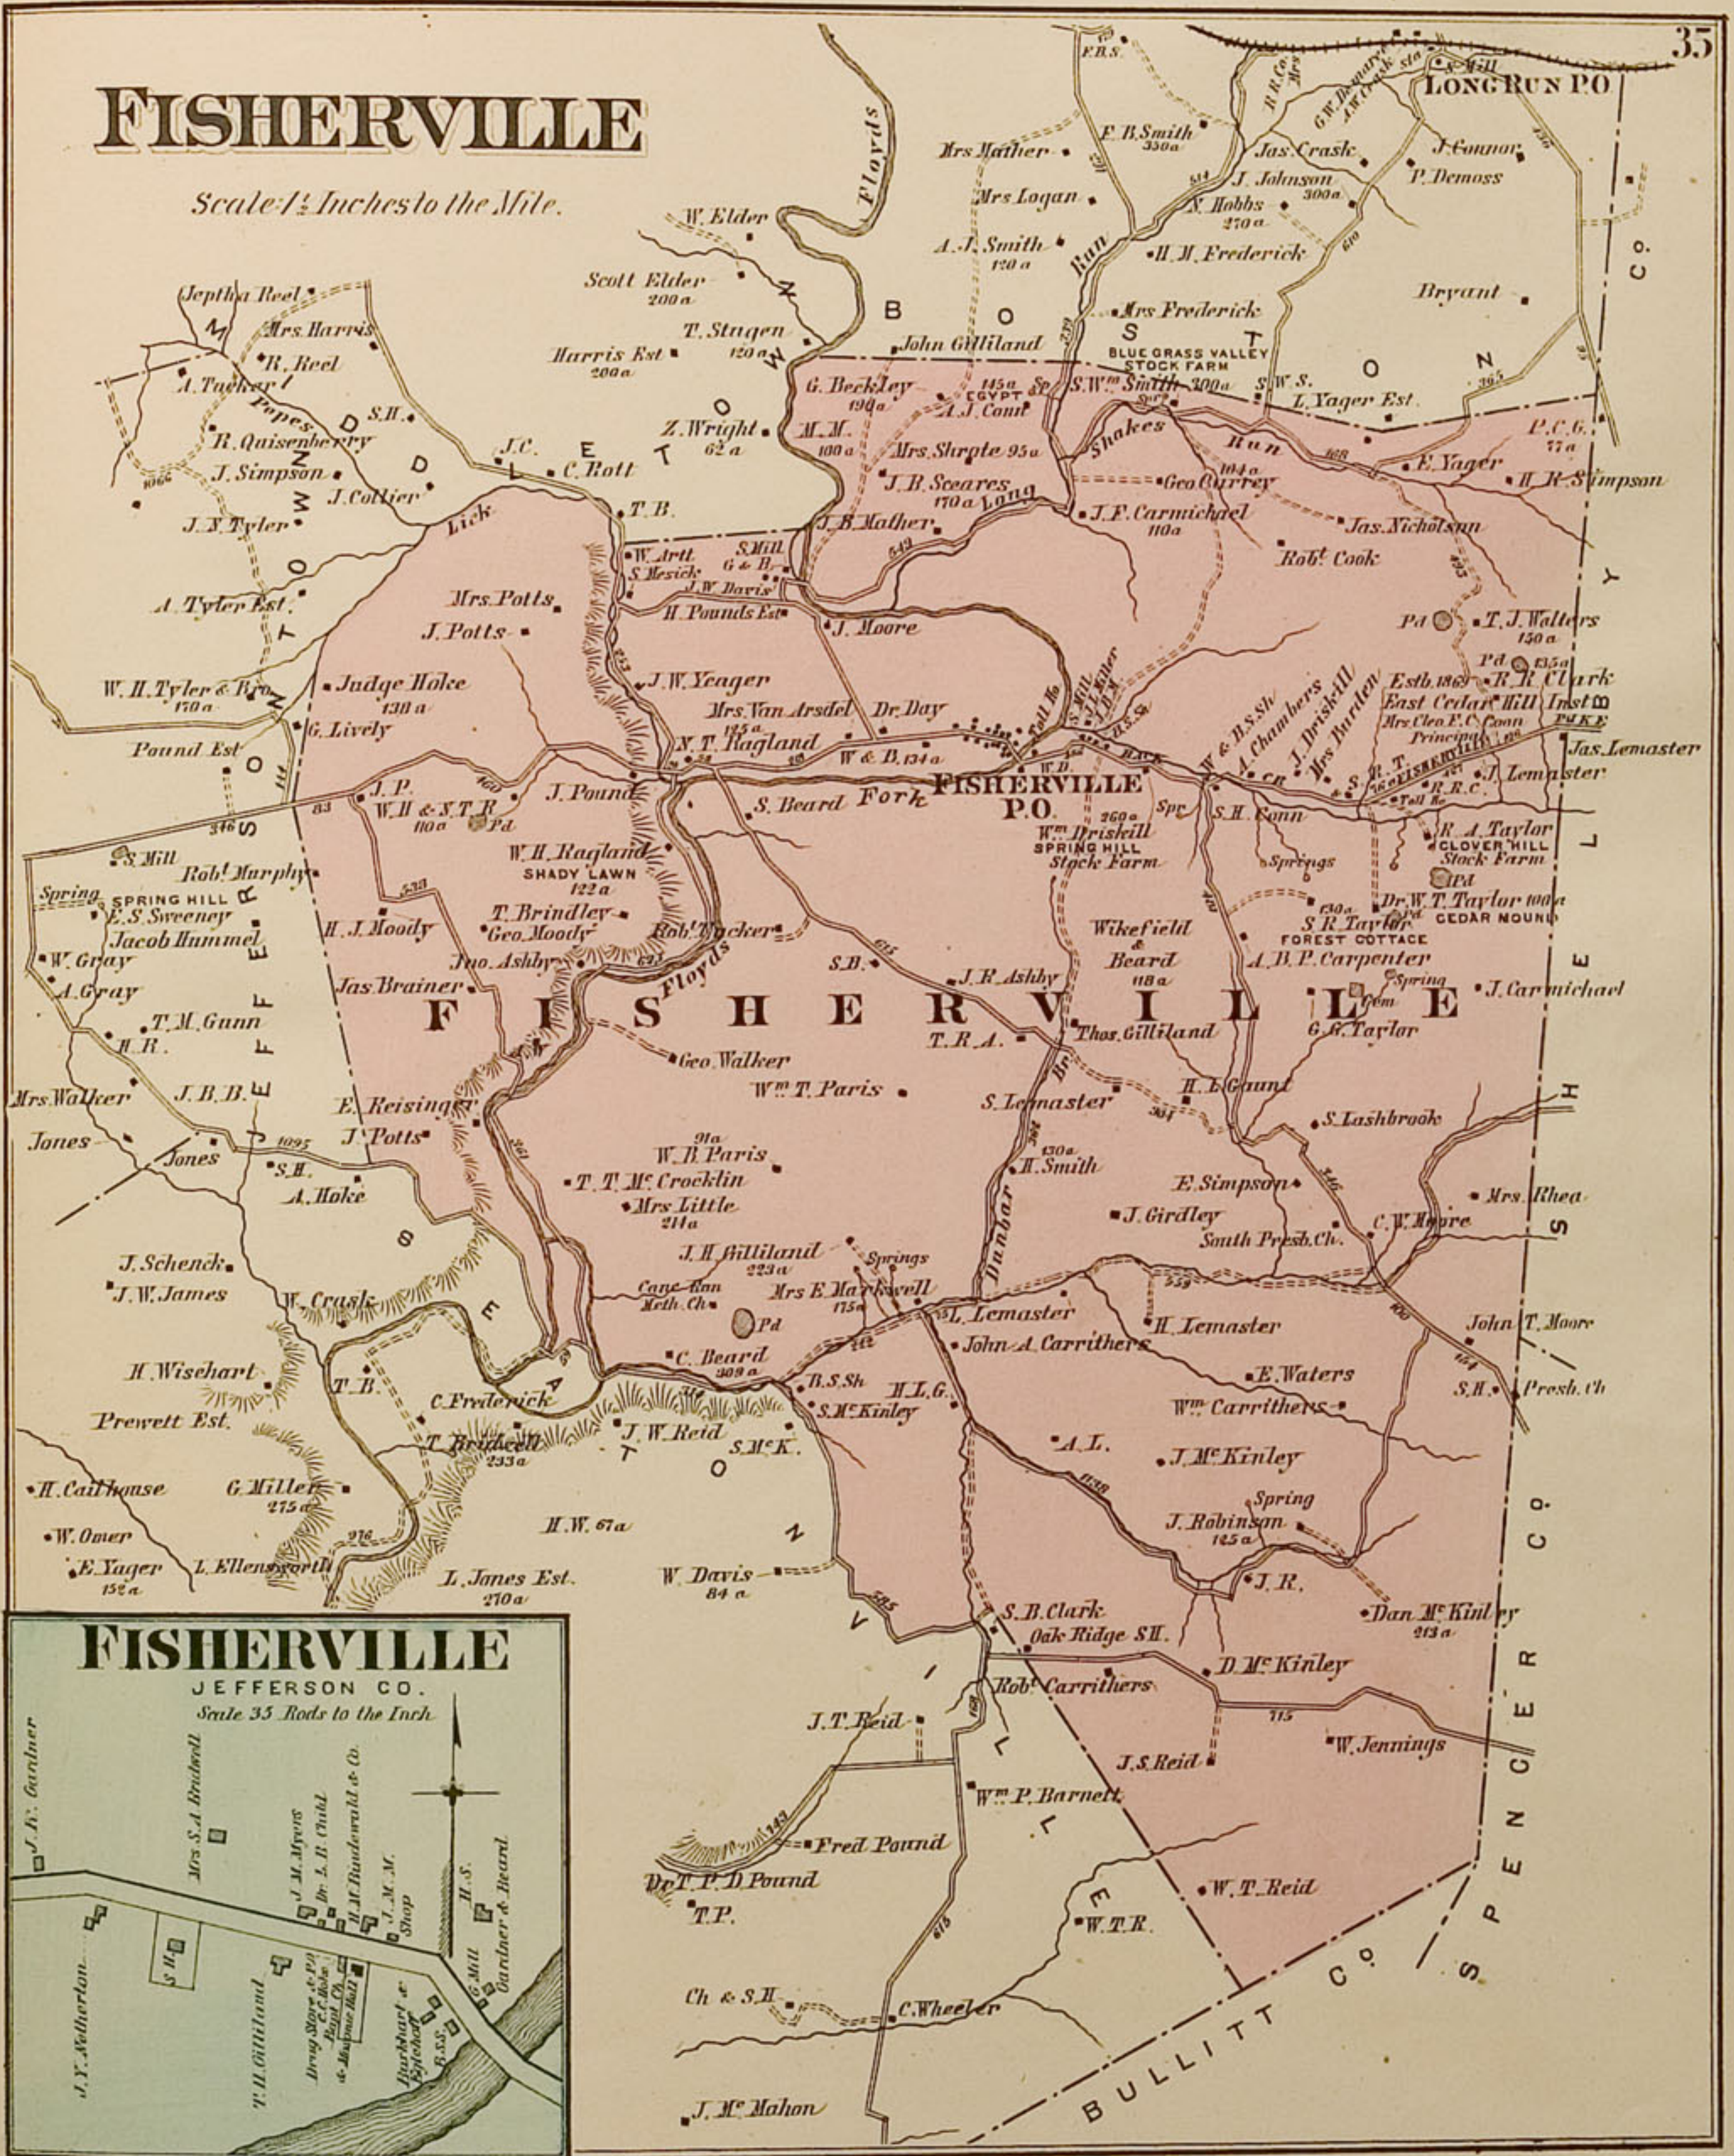

FISHERVILLE

Scale 1/2 Inches to the Mile.

FISHERVILLE

JEFFERSON CO.
Scale 35 Rods to the Inch.