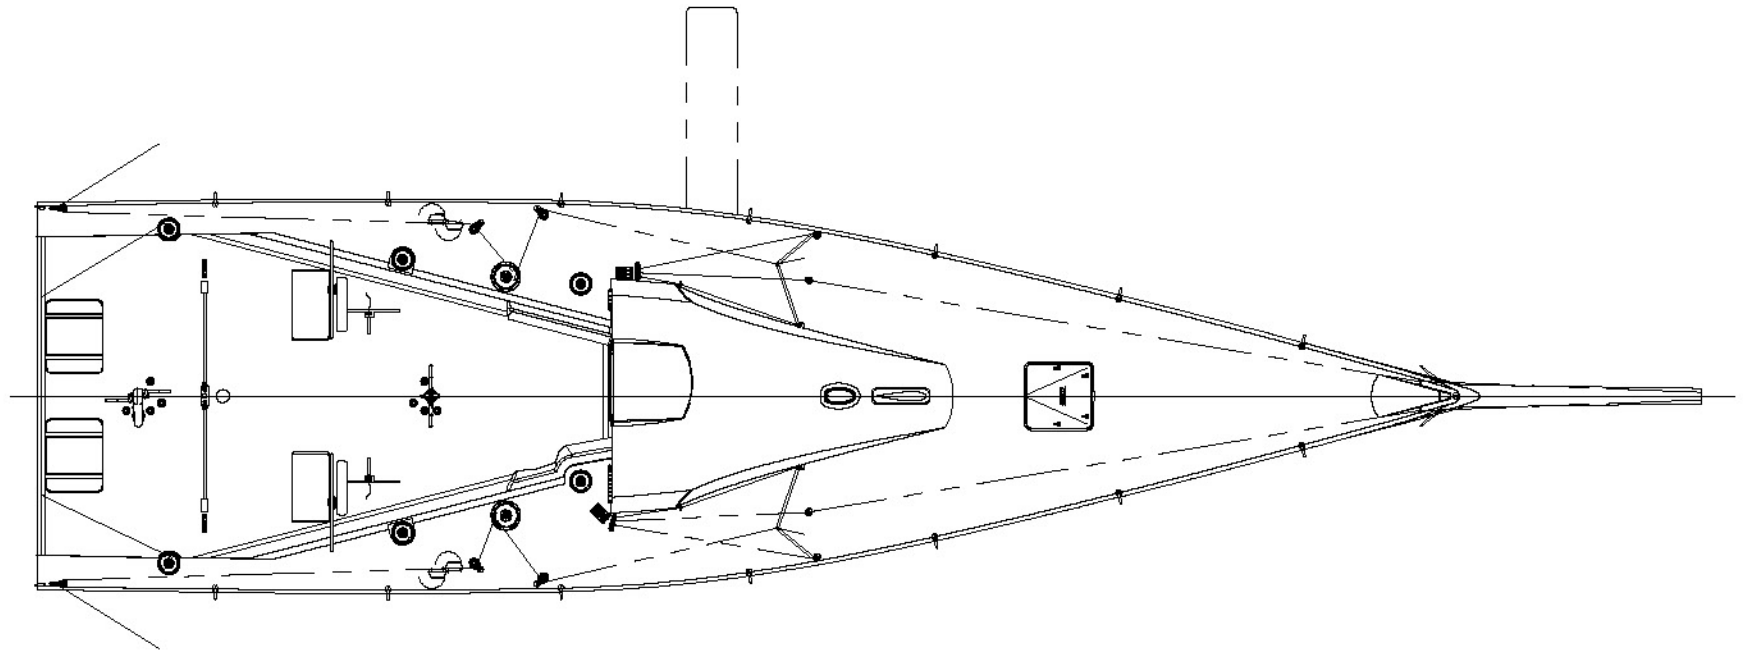

COPYRIGHT

53' CANTING KEEL  
YACHT

PROMO SAILPLAN  
COPYRIGHT DATE: 2016 DESIGN #: 778  
FARR DESIGN LTD. SCALE: NOT TO SCALE DRAWING #: 1203

**COPYRIGHT**

**FARR**  
YACHT DESIGN  
INFO@FARRDESIGN.COM

**53' CANTING KEEL  
YACHT**  
PROMO DECK LAYOUT  
COPYRIGHT DATE: 2015 DESIGN #: 779  
SCALE: NOT TO SCALE DRAWING #: 1204

**COPYRIGHT**

<b>FARR</b> YACHT DESIGN INFO@FARRDESIGN.COM	<b>53' CANTING KEEL YACHT</b>	
	INTERIOR LAYOUT	
	COPYRIGHT DATE: 2015	DESIGN #: 779
	SCALE: NOT TO SCALE	DRAWING #: 1205