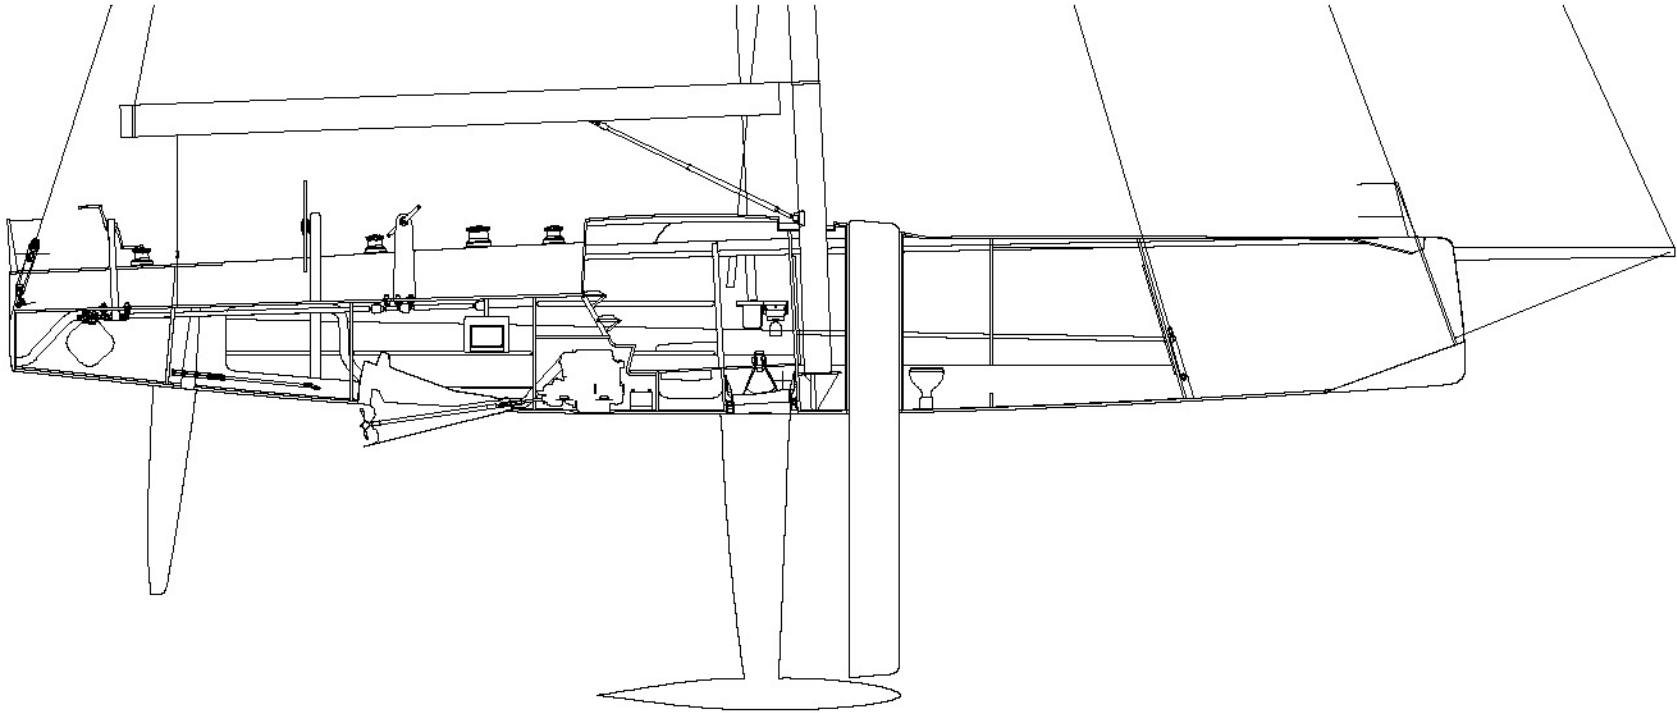

COPYRIGHT

53' CANTING KEEL  
YACHT

PROMO SAILPLAN  
COPYRIGHT DATE: 2016 DESIGN #: 778  
FARR DESIGN LTD. SCALE: NOT TO SCALE DRAWING #: 1203

**COPYRIGHT**

**FARR**  
YACHT DESIGN  
INFO@FARRDESIGN.COM

**53' CANTING KEEL  
YACHT**  
PROMO DECK LAYOUT  
COPYRIGHT DATE: 2015 DESIGN #: 779  
SCALE: NOT TO SCALE DRAWING #: 1204

**COPYRIGHT**

<b>FARR</b> YACHT DESIGN INFO@FARRDESIGN.COM	<b>53' CANTING KEEL YACHT</b>	
	INTERIOR LAYOUT	
	COPYRIGHT DATE: 2015	DESIGN #: 779
	SCALE: NOT TO SCALE	DRAWING #: 1205