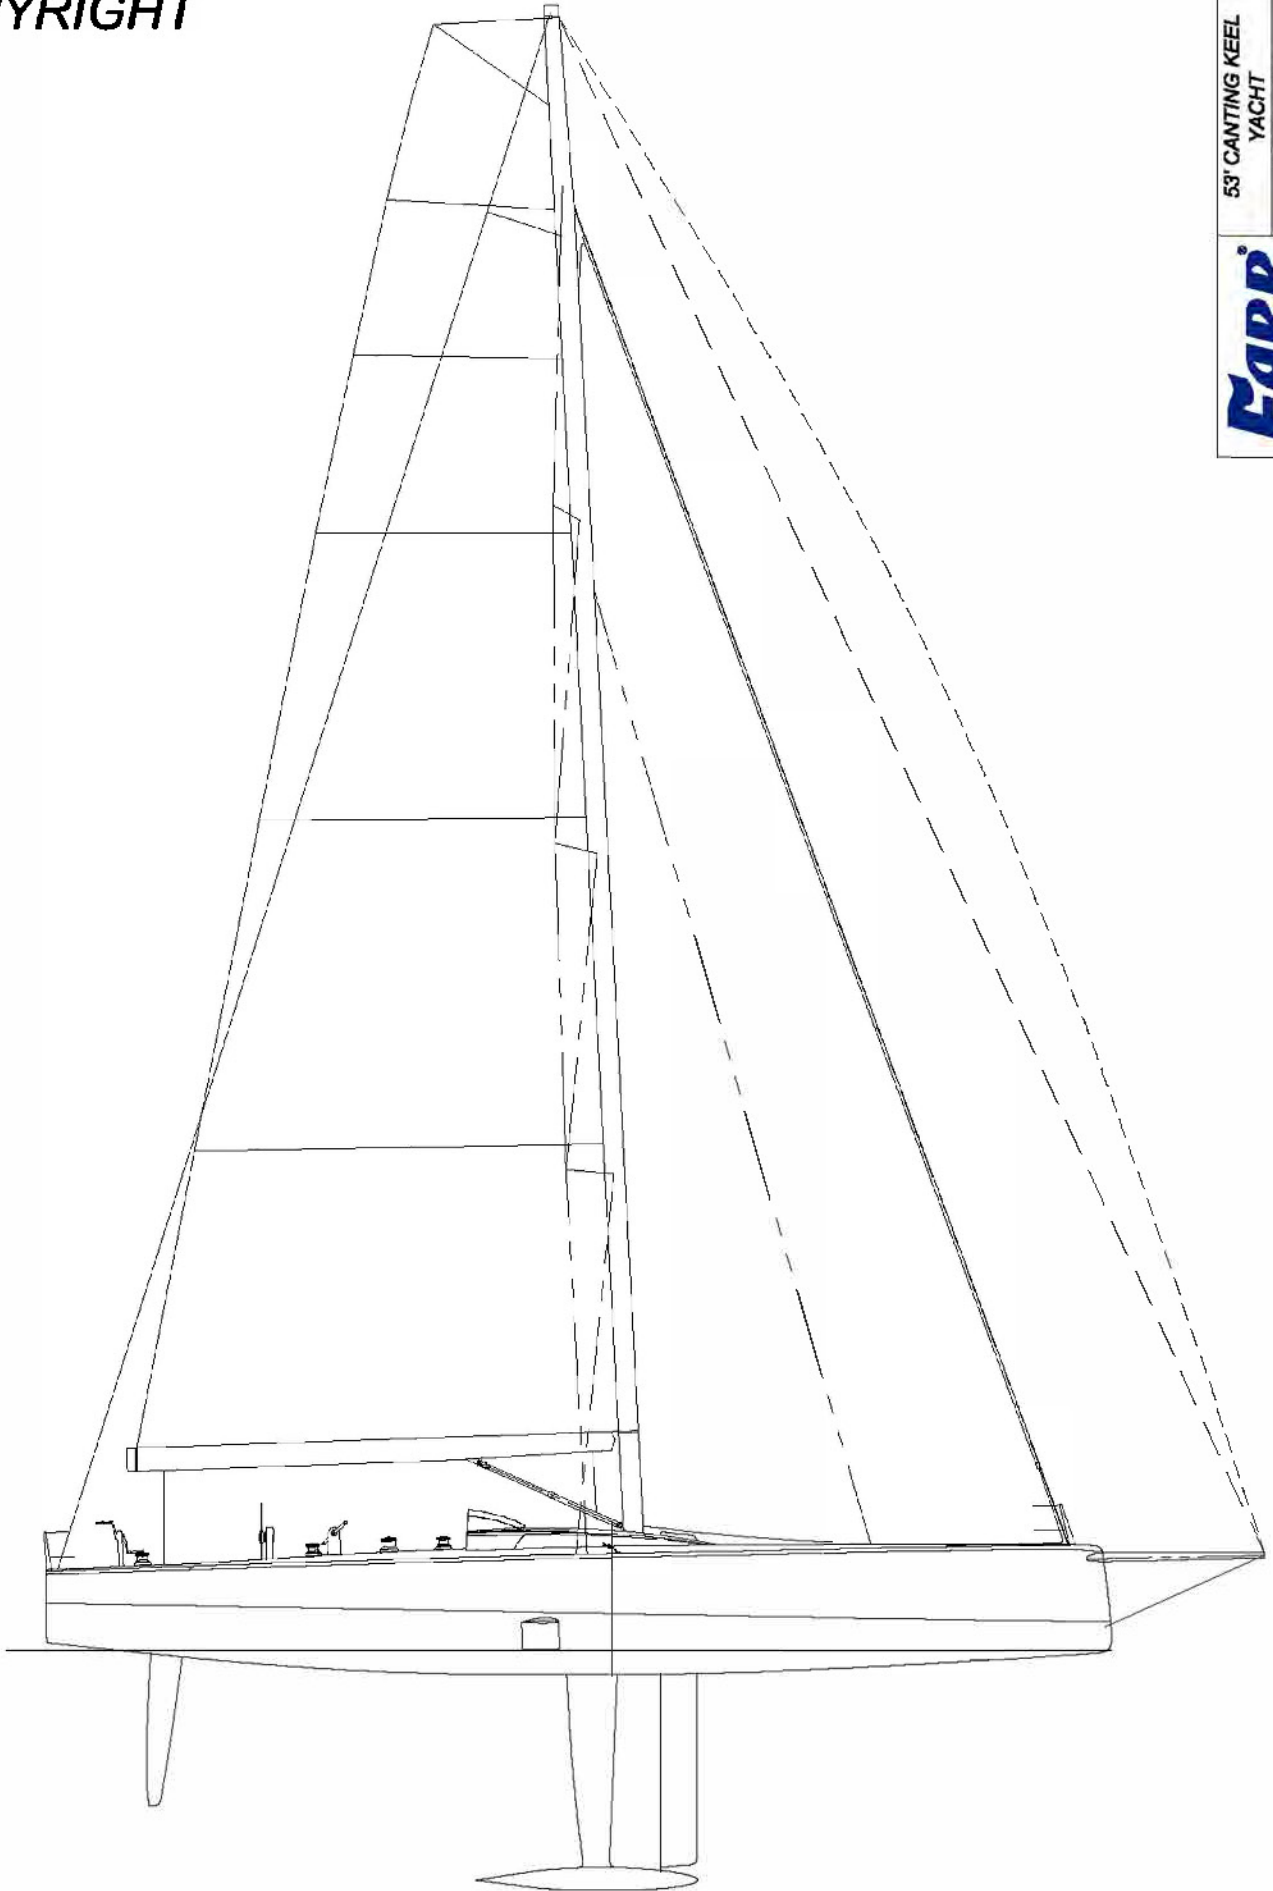

COPYRIGHT

53' CANTING KEEL  
YACHT

PROMO SAILPLAN  
COPYRIGHT DATE: 2016 DESIGN #: 778  
FARR DESIGN LTD. SCALE: NOT TO SCALE DRAWING #: 1203

**COPYRIGHT**

**FARR**  
YACHT DESIGN  
INFO@FARRDESIGN.COM

**53' CANTING KEEL  
YACHT**  
PROMO DECK LAYOUT  
COPYRIGHT DATE: 2015 DESIGN #: 779  
SCALE: NOT TO SCALE DRAWING #: 1204

**COPYRIGHT**

<b>FARR</b> YACHT DESIGN INFO@FARRDESIGN.COM	<b>53' CANTING KEEL YACHT</b>	
	INTERIOR LAYOUT	
	COPYRIGHT DATE: 2015	DESIGN #: 779
	SCALE: NOT TO SCALE	DRAWING #: 1205