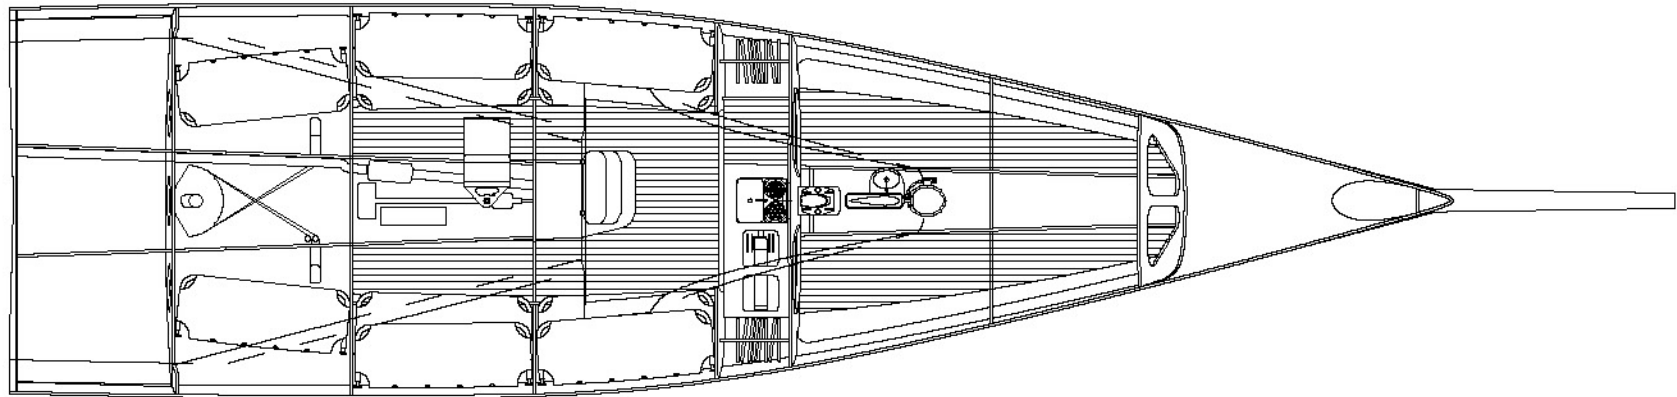

COPYRIGHT

53' CANTING KEEL  
YACHT

PROMO SAILPLAN  
COPYRIGHT DATE: 2016 DESIGN #: 778  
FARR DESIGN LTD. SCALE: NOT TO SCALE DRAWING #: 1203

**COPYRIGHT**

**FARR**  
YACHT DESIGN  
INFO@FARRDESIGN.COM

**53' CANTING KEEL  
YACHT**  
PROMO DECK LAYOUT  
COPYRIGHT DATE: 2015 DESIGN #: 779  
SCALE: NOT TO SCALE DRAWING #: 1204

**COPYRIGHT**

<b>FARR</b> YACHT DESIGN INFO@FARRDESIGN.COM	<b>53' CANTING KEEL YACHT</b>	
	INTERIOR LAYOUT	
	COPYRIGHT DATE: 2015	DESIGN #: 779
	SCALE: NOT TO SCALE	DRAWING #: 1205