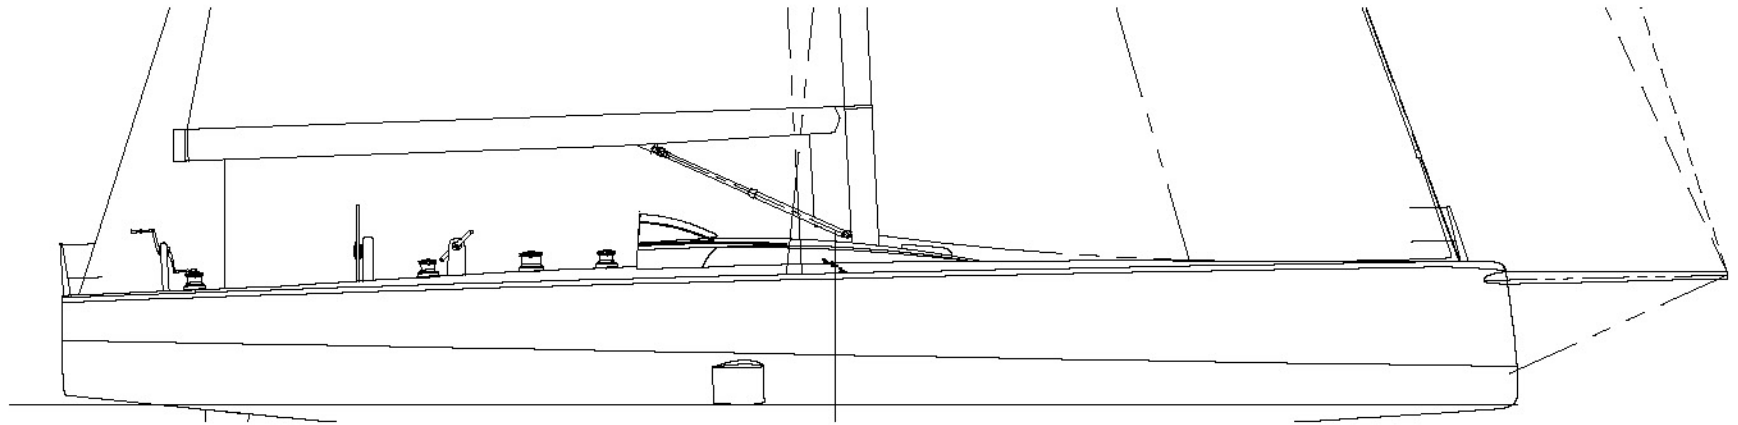

COPYRIGHT

53' CANTING KEEL  
YACHT

PROMO SAILPLAN  
COPYRIGHT DATE: 2016 DESIGN #: 778  
FARR DESIGN LTD. SCALE: NOT TO SCALE DRAWING #: 1203

**COPYRIGHT**

**FARR**  
YACHT DESIGN  
INFO@FARRDESIGN.COM

**53' CANTING KEEL  
YACHT**  
PROMO DECK LAYOUT  
COPYRIGHT DATE: 2015 DESIGN #: 779  
SCALE: NOT TO SCALE DRAWING #: 1204

**COPYRIGHT**

<b>FARR</b> YACHT DESIGN INFO@FARRDESIGN.COM	<b>53' CANTING KEEL YACHT</b>	
	INTERIOR LAYOUT	
	COPYRIGHT DATE: 2015	DESIGN #: 779
	SCALE: NOT TO SCALE	DRAWING #: 1205