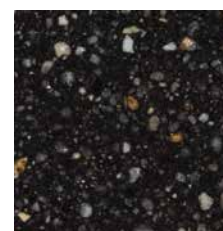

Beige 100

PEBBLE Family

PRICE GROUP 1

Cappuccino 115

Light Grey 125

Dark Grey 120

Brown 110

Black 105

QF Family

PRICE GROUP 1

White 505

Light Beige 520

Beige 500

Ash Grey 535

Light Grey 510

QF Family

PRICE GROUP 1

Dark Grey 515

Brown 530

Black 525

Canadian White 205

Indian Brown 200

TWINKLE Family

PRICE GROUP 2

White 345

Black 340

ADD Family

PRICE GROUP 2

Top Crystal 700

Top Crystal Black 705

Top Crystal Red 710

The complete QUARTZFORMS COLLECTION is offered from stock in the standard POLISHED finish. Alternative stock options are available in OPACO SATIN soft touch finish, and SPACCO TEXTURED finish, in the families and colours as shown. These OPACO and SPACO finishes are supplied with an exclusive sealant coating to provide the same surface characteristics as the POLISHED finish.