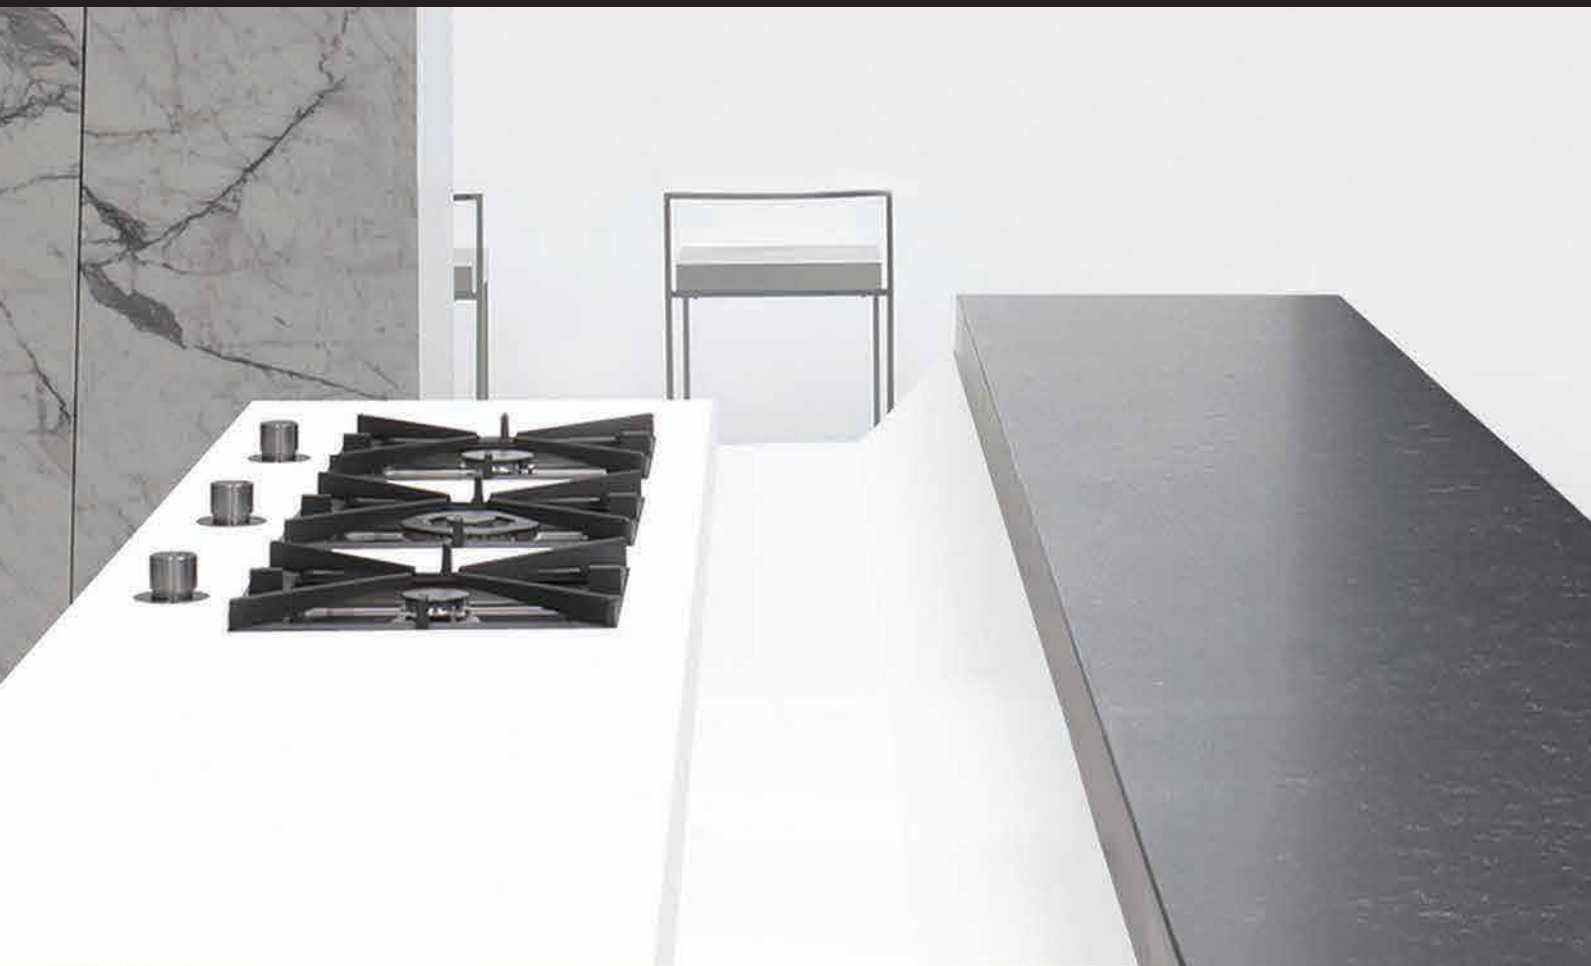

ITALIAN DESIGN **GERMAN MADE**

LUXURY SURFACES
THE COLLECTION

QUARTZFORMS

**made
in
Germany**

Exclusively distributed by QF Distribution Limited