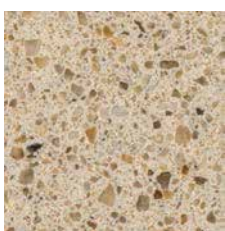

Beige 100

PEBBLE Family

PRICE GROUP 1

Cappuccino 115

Light Grey 125

Dark Grey 120

Brown 110

Black 105