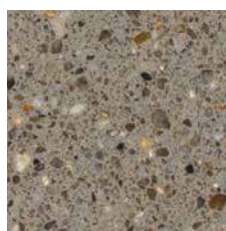

Beige 100

PEBBLE Family

PRICE GROUP 1

Cappuccino 115

Light Grey 125

Dark Grey 120

Brown 110

Black 105