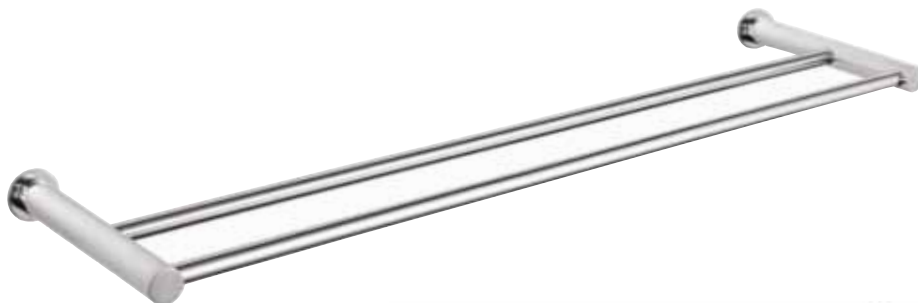

Toilet roll holder and toilet brush

Our toilet roll holders and toilet brush comes in several designs. Uno also offers a spare roll holder to attach next to the toilet.

The toilet brush is elegant and a good alternative to the traditional brushes made of plastic. There are two models, floor model and wall attached model.

The products are simple in a contemporary design, and fit into all types of bathrooms. The toilet roll holder and toilet brush are available in brushed and mirror polished steel.

Toilet roll holder
Qu-403-P
Qu-403-M

Toilet roll holder
Qu-401-P
Qu-401-M

Spare roll holder
Qu-404-P
Qu-404-M

Toilet brush wall attached
Qu-501-P
Qu-501-M

Toilet brush
Qu-502-P
Qu-502-M

Towel ring
200x200 mm
Qu-203-P
Qu-203-M

Towel hook
Qu-102-P
Qu-102-M

Towel hook
Qu-103-P
Qu-103-M

Towel rail
600 mm
Qu-201-P
Qu-201-M

Double towel rail
600 mm
Qu-202-P
Qu-202-M

Towel hook rail
Qu-105-P
Qu-105-M

Towel holders

Uno towel holder is available as a single hook or as a towel rail. We also offer a towel ring.