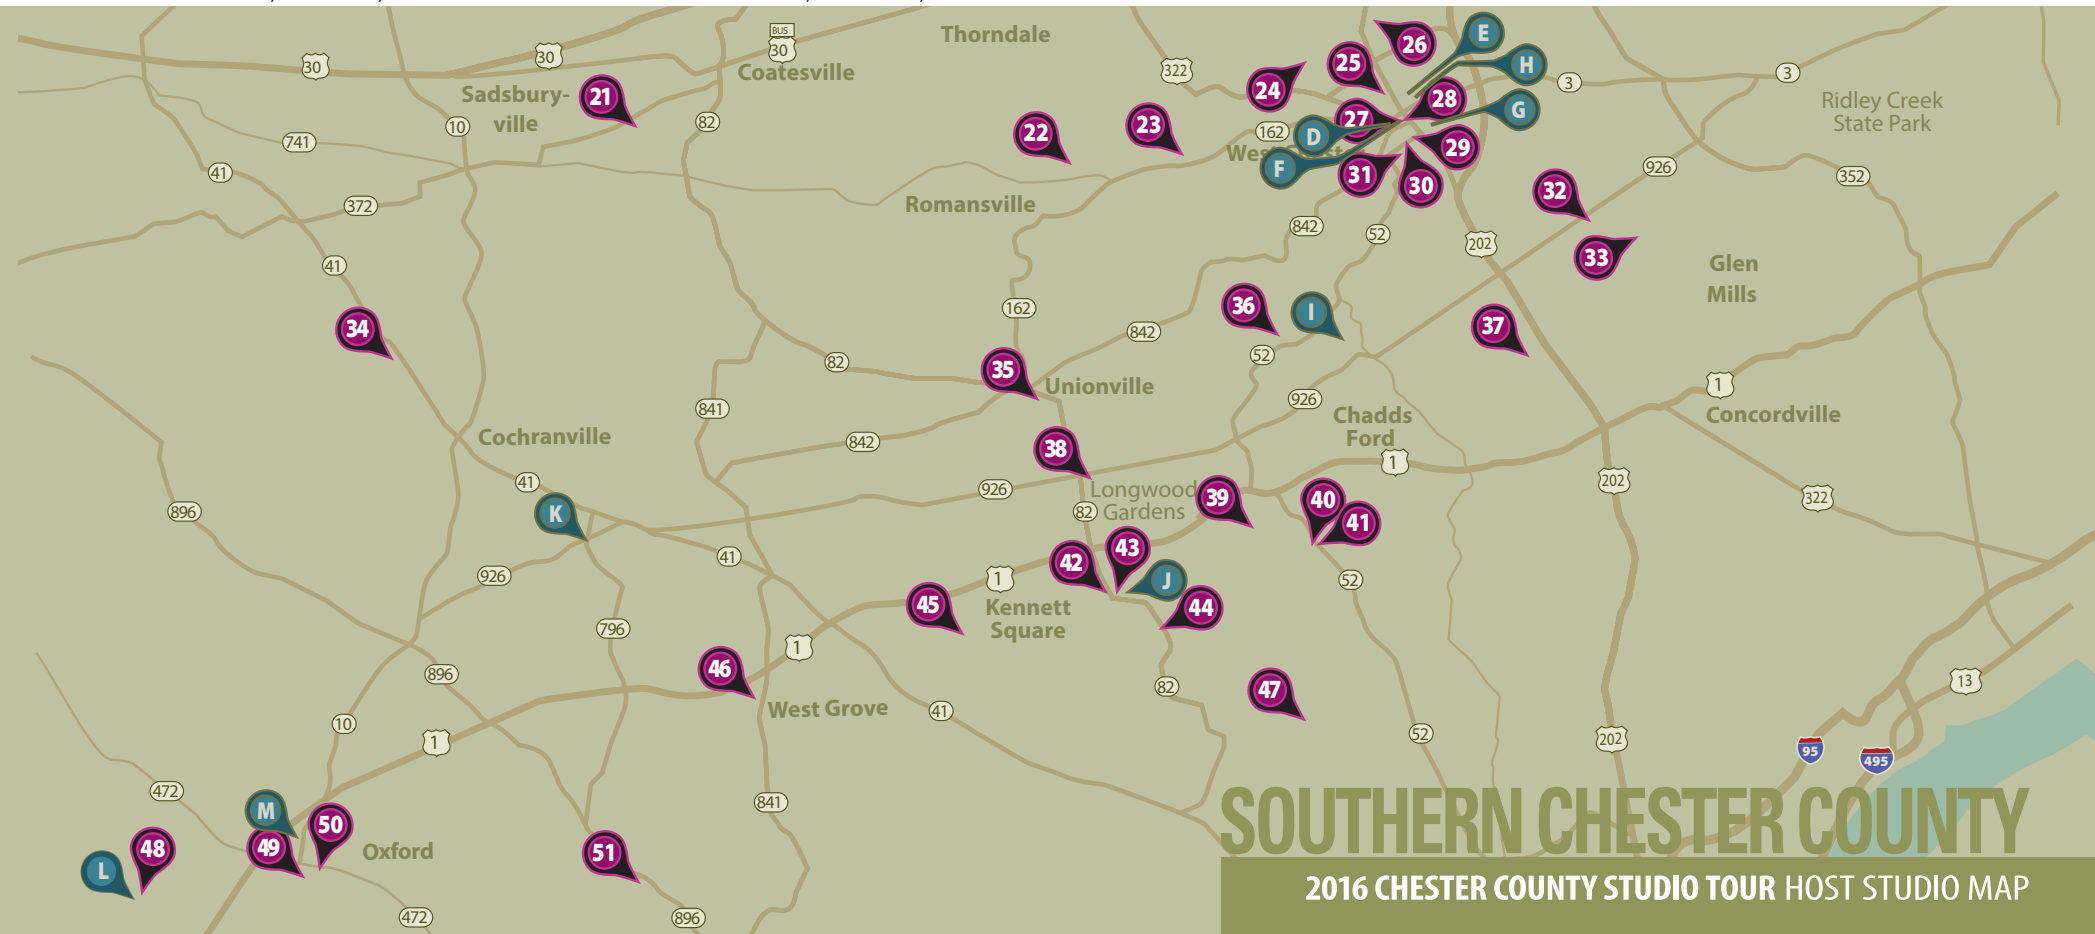

- 46** **JOHN BAKER STUDIO**
119 W Evergreen St, West Grove, PA 19390
- 31** **GREGORY BLUE STUDIO**
507 Sharpless St, West Chester, PA 19382
- 28** **ERICA BROWN STUDIO**
28 N New St, West Chester, PA 19382
- 33** **ELLIE BYROM-HALEY STUDIO**
27 Dilworthtown Rd, Thornton, PA 19373
- 27** **DIANE CIRAFESI STUDIO**
405 W Market Street, West Chester, PA 19382
- 29** **BETH CLARK STUDIO**
520 S Bradford Ave, West Chester, PA 19382
- 38** **KAREN D'ALLIARD STUDIO**
101 E Street Rd, Kennett Square, PA 19348
- 36** **JENNIFER DOMAL STUDIO**
1604 Pulaski Dr, West Chester, PA 19382
- 48** **DAVID ELDTRETH STUDIO**
4351 Forge Rd, Nottingham, PA 19362
- 40** **LORE EVANS STUDIO**
220 Pond View, Chadds Ford, PA 19317
- 41** **REE GALLAGHER STUDIO**
224 Pond View, Chadds Ford, PA 19317

- 26** **MARY ROACH-BAILEY STUDIO**
5 Peaceful Ln, West Chester, PA 19380
- 39** **STAN SMOKLER STUDIO**
270 Marshall Bridge Rd, Kennett Square, PA 19348
- 44** **ANNIE STRACK STUDIO**
105 Kabob Ln, Kennett Square, PA 19348
- 49** **VICKI VINTON STUDIO**
23 South 3rd St, Oxford, PA 19363
- 30** **DENISE VITOLLO STUDIO**
404 Price St, West Chester, PA 19382
- 45** **THOMAS VON KOCH STUDIO**
1255 Newark Rd, Toughkenamon, PA 19374
- 43** **PETER WILLARD STUDIO**
105 S Broad St, Kennett Square, PA 19348
- 47** **SARAH YEOMAN STUDIO**
1452 Ashland Clinton Rd, Hockessin, DE 19707
- 34** **SUSAN YODER STUDIO**
1131 Barkley Rd, Atglen, PA 19310

SOUTHERN CHESTER COUNTY

2016 CHESTER COUNTY STUDIO TOUR HOST STUDIO MAP