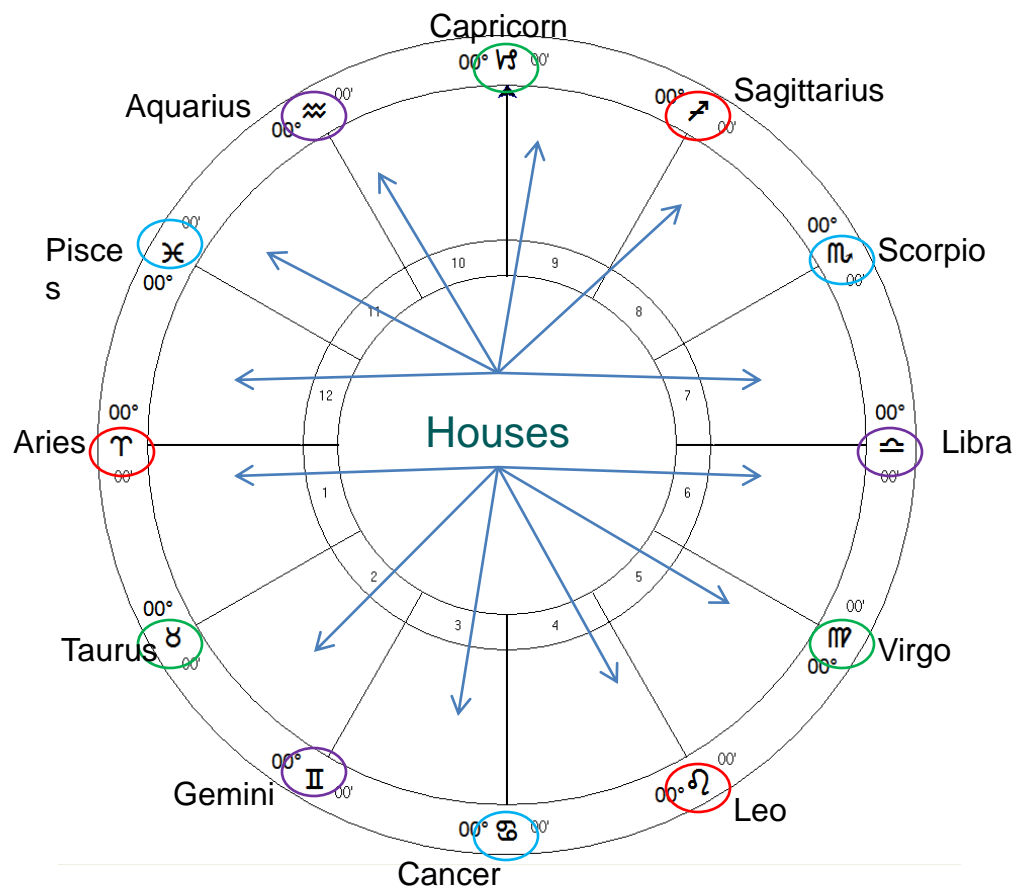

Lesson 1: The Natural Structure 101

This blank chart wheel is called a natural chart.

It helps us see basic structural principles...

...but no one in real life will have a chart that looks like this.

Notice the 4 rings

Each ring has specific information

You're going to learn exactly what is in which ring

The Astro-Novice

Course with GreyOwl SeesWithin

Houses, Signs & Rulers

Signs rule houses
Planets rule signs

Each house has
a natural ruling
sign & planetary
energy

In a personal chart,
each house also
has
a ruler that is
personal to you
in addition to its
natural ruler

The Astro-Novice™

Course with GreyOwl SeesWithin

Keywords ~ Houses ~ Ruling Sign

Correspondence	House	Ruler	Simple Keyword
individuality, self assertiveness, survival instincts, initiative, risk	1 st	Aries	Personality
materialism, stability, sensuality, personal possession & resources	2 nd	Taurus	Income
communication, adaptability, learning, curiosity, siblings	3 rd	Gemini	Communication
belonging, home, family /mother/ childhood bio-inheritance/traditions	4 th	Cancer	Home Life
drama, creative self-expression, recreation, children, pride, endurance	5 th	Leo	Self Expression
health, work, service, habits, co-workers, pets, efficiency, analysis	6 th	Virgo	Habits
marriage / partnerships, public enemies, cooperation, indecision	7 th	Libra	Partners
shared resources, sex, birth, death, transformation, trauma, mastery	8 th	Scorpio	Shared Experience
quest, higher truth, exotic ports, religion, optimism, inlaws, freedom	9 th	Sagittarius	Truth
authority, discipline, pessimism, public life, career, ambition, father	10 th	Capricorn	Ambition
Friends, groups, hopes, social awareness, reform, erratic, progressive	11 th	Aquarius	Society
Family secrets, hidden enemies, confinement, surrender, subconscious	12 th	Pisces	Sacrifice

The Astro-Novice

Course with GreyOwl SeesWithin

House Keywords

The Astro-Novice™

Course with GreyOwl SeesWithin

A house is _____

A sign is _____

A ruler is _____