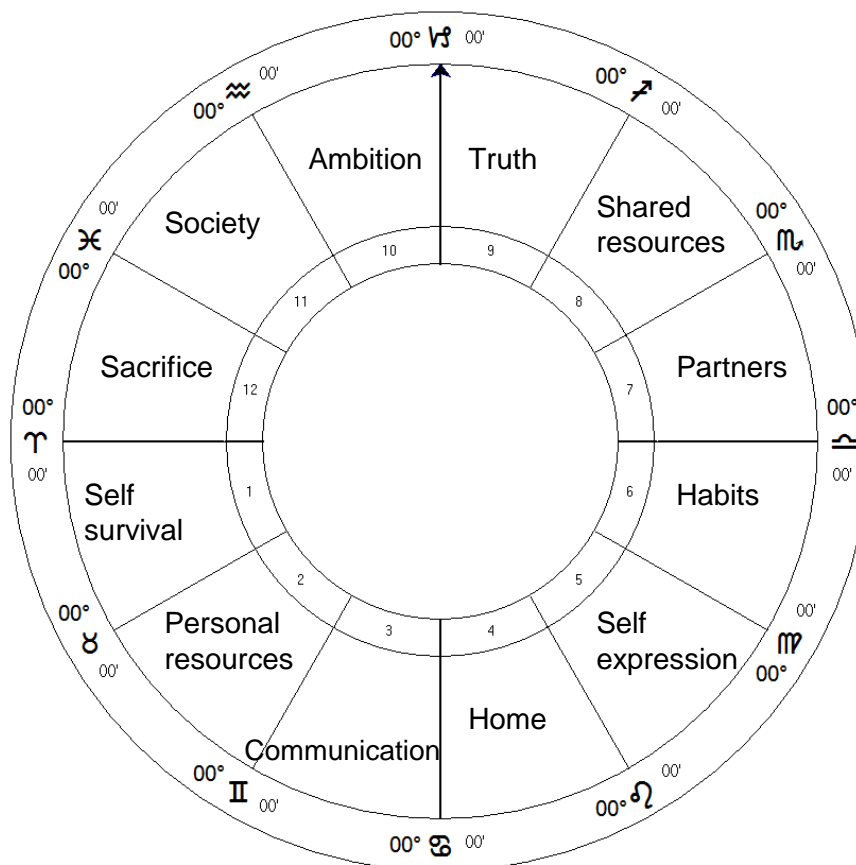

Lesson 1: The Natural Structure 101

This blank chart wheel is called a natural chart.

It helps us see basic structural principles...

...but no one in real life will have a chart that looks like this.

Notice the 4 rings

Each ring has specific information

You're going to learn exactly what is in which ring

The Astro-Novice

Course with GreyOwl SeesWithin

Houses, Signs & Rulers

Signs rule houses
Planets rule signs

Each house has
a natural ruling
sign & planetary
energy

In a personal chart,
each house also
has
a ruler that is
personal to you
in addition to its
natural ruler

The Astro-Novice™

Course with GreyOwl SeesWithin

Keywords ~ Houses ~ Ruling Sign

Correspondence	House	Ruler	Simple Keyword
individuality, self assertiveness, survival instincts, initiative, risk	1 st	Aries	Personality
materialism, stability, sensuality, personal possession & resources	2 nd	Taurus	Income
communication, adaptability, learning, curiosity, siblings	3 rd	Gemini	Communication
belonging, home, family /mother/ childhood bio-inheritance/traditions	4 th	Cancer	Home Life
drama, creative self-expression, recreation, children, pride, endurance	5 th	Leo	Self Expression
health, work, service, habits, co-workers, pets, efficiency, analysis	6 th	Virgo	Habits
marriage / partnerships, public enemies, cooperation, indecision	7 th	Libra	Partners
shared resources, sex, birth, death, transformation, trauma, mastery	8 th	Scorpio	Shared Experience
quest, higher truth, exotic ports, religion, optimism, inlaws, freedom	9 th	Sagittarius	Truth
authority, discipline, pessimism, public life, career, ambition, father	10 th	Capricorn	Ambition
Friends, groups, hopes, social awareness, reform, erratic, progressive	11 th	Aquarius	Society
Family secrets, hidden enemies, confinement, surrender, subconscious	12 th	Pisces	Sacrifice

The Astro-Novice

Course with GreyOwl SeesWithin

House Keywords

The Astro-Novice™

Course with GreyOwl SeesWithin

A house is _____

A sign is _____

A ruler is _____