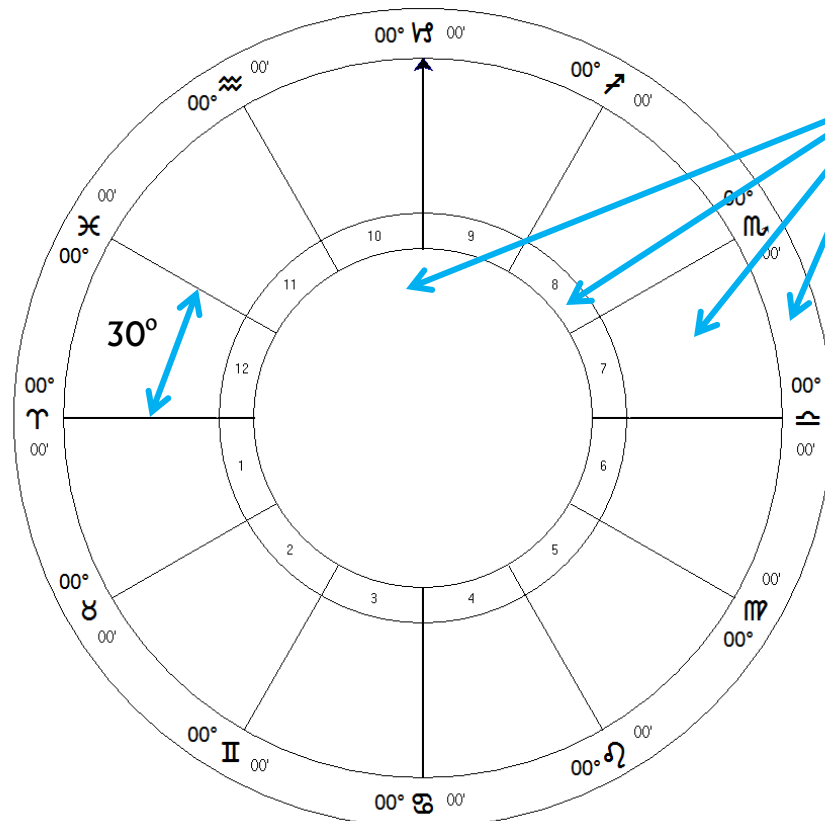

The Astro-Novice™

Course with GreyOwl SeesWithin

Lesson 1: The Natural Structure 101

In this lesson you'll learn
to identify and locate

- The 12 Houses
- The 12 Signs

The Astro-Novice

Course with GreyOwl SeesWithin

Lesson 1: The Natural Structure 101

This blank chart wheel is called a natural chart.

It helps us see basic structural principles...

...but no one in real life will have a chart that looks like this.

Notice the 4 rings

Each ring has specific information

You're going to learn exactly what is in which ring

The Astro-Novice

Course with GreyOwl SeesWithin

Houses, Signs & Rulers

Signs rule houses
Planets rule signs

Each house has
a natural ruling
sign & planetary
energy