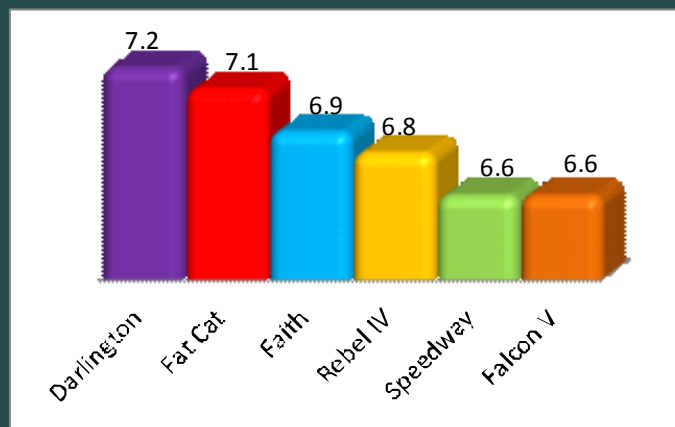

Seeding Rates:

8-10 LBS/1,000 square feet for new establishment

4-5 LBS/1,000 square feet for overseeding

Darlington AT® Turf Type Tall Fescue is one of the darkest green colored varieties on the market today according to the 2009 NTEP data. This variety has shown top notch performance in the hot humid Southeast region.

Other attributes that make **Darlington AT®** Turf Type Tall Fescue stand out are maintaining color throughout the winter months, fine leaf texture, brown patch resistance and performance during drought conditions. This variety provides superior density throughout the growing season in all parts of the US due to its aggressive tillering ability which also helps repair damaged areas of turf.

When looking for the best in turf type tall fescue choose **Darlington AT®** Turf Type Tall Fescue for your application use on home lawns, parks, sod production, sports fields and commercial properties.