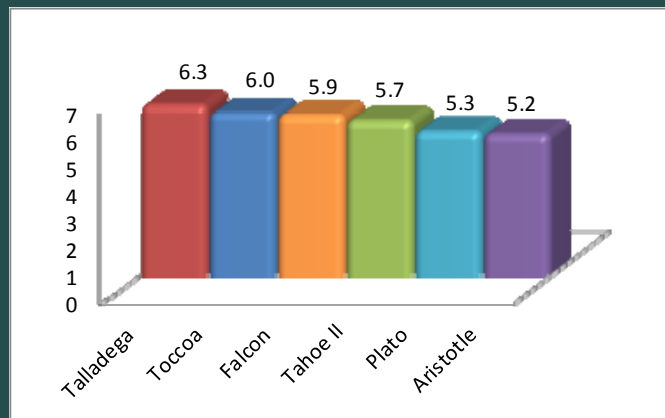

Seeding Rates:

8-10 LBS/1,000 square feet for new establishment

4-5 LBS/1,000 square feet for overseeding

Tahoe II AT® Turf Type Tall Fescue is the latest release from Columbia Seeds that expresses up to 50% rhizome production which helps it repair damaged areas of turf.

This variety maintains density throughout the growing season to provide a durable turf year round. Other features that **Tahoe II AT® Turf Type Tall Fescue** offer are dark green color, brown patch resistance, drought tolerance and excellent sod strength.

When looking for the best in turf type tall fescue choose **Tahoe II AT® Turf Type Tall Fescue** for your application use on home lawns, parks, sod production, sports fields and commercial properties.

2006 NTEP TALL FESCUE TEST-2009 DATA. SUMMARY OF TURFGRASS QUALITY RATINGS. TOP VARIETY FAITH (6.7) AND BOTTOM VARIETY SILVERADO (4.9). LSD 0.02. MEAN TURFGRASS QUALITY RATINGS 1-9, 9=IDEAL TURF. SEE FULL REPORT AND MORE DATA AVAILABLE AT WWW.NTEP.ORG