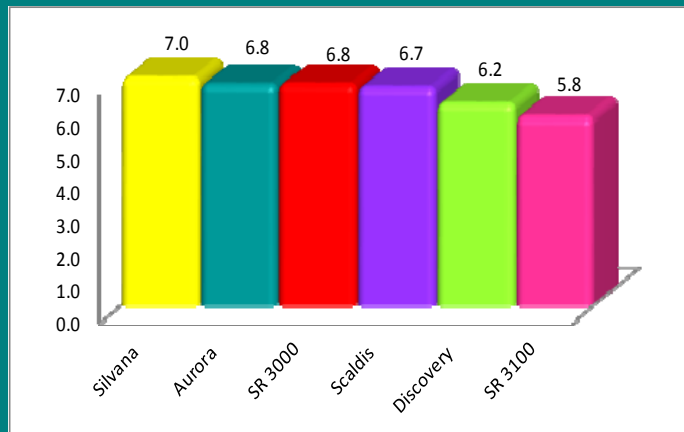

Seeding Rates:

4-6 LBS/1,000 square feet for new establishment
2-3 LBS/1,000 square feet for overseeding

Aurora Hard Fescue is a proven performer when it comes to Hard Fescues. It is a medium-early variety with semi-dwarf characteristics and a low-growing crown.

Aurora establishes vigorously and forms a fine-textured, up-right growth and attractive green turf. The shorter canopy height helps reduce mowings and clippings

Aurora has exhibited improved resistance to Leaf Spot and Summer Patch.