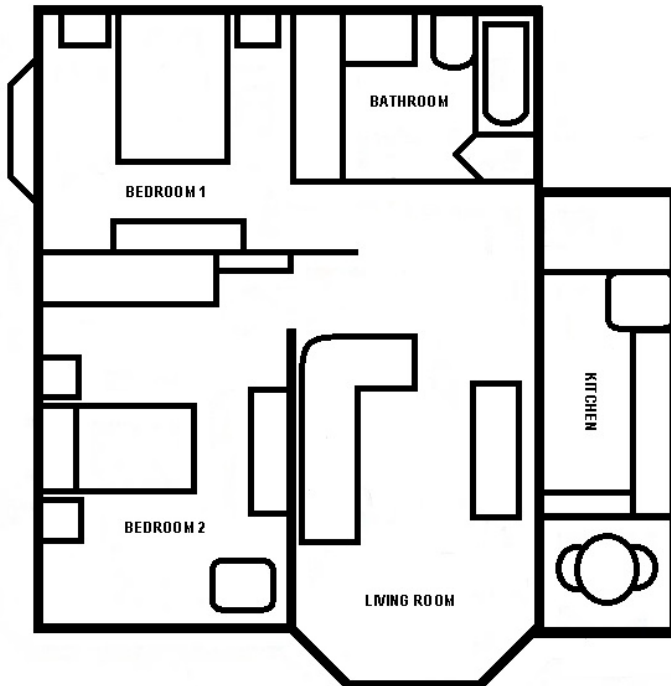

## Apartment Floor Plans

**One Bedroom**  
Approx. 564 Sq. Ft

**Studio Apartments**  
(Shared Bath)

**Two Bedroom**  
Approx. 834 Sq. Ft

**Studio A**

19 ft 5½ inches x 11ft 2½ inches

**Kitchen**

9 ft 5½ x 5 ft 7½ inches

**Studio B**

13 ft 5½ inches x 11 ft 8 ½ inches