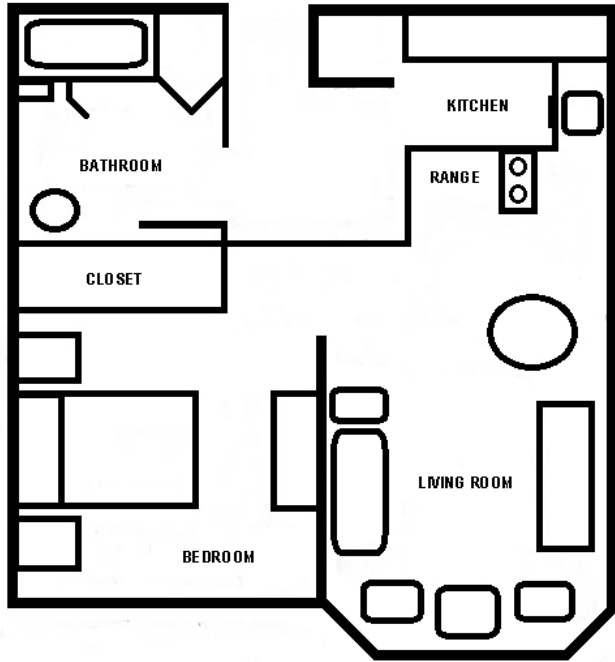

## Apartment Floor Plans

**One Bedroom**  
Approx. 564 Sq. Ft

**Studio Apartments**  
(Shared Bath)

**Two Bedroom**  
Approx. 834 Sq. Ft

**Studio A**

19 ft 5½ inches x 11ft 2½ inches

**Kitchen**

9 ft 5½ x 5 ft 7½ inches

**Studio B**

13 ft 5½ inches x 11 ft 8 ½ inches