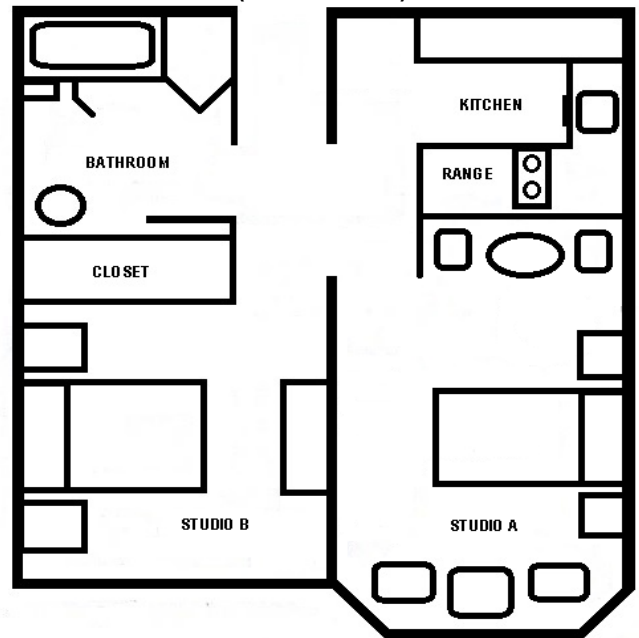

## Apartment Floor Plans

**One Bedroom**  
Approx. 564 Sq. Ft

**Studio Apartments**  
(Shared Bath)

**Two Bedroom**  
Approx. 834 Sq. Ft

**Studio A**

19 ft 5½ inches x 11ft 2½ inches

**Kitchen**

9 ft 5½ x 5 ft 7½ inches

**Studio B**

13 ft 5½ inches x 11 ft 8 ½ inches