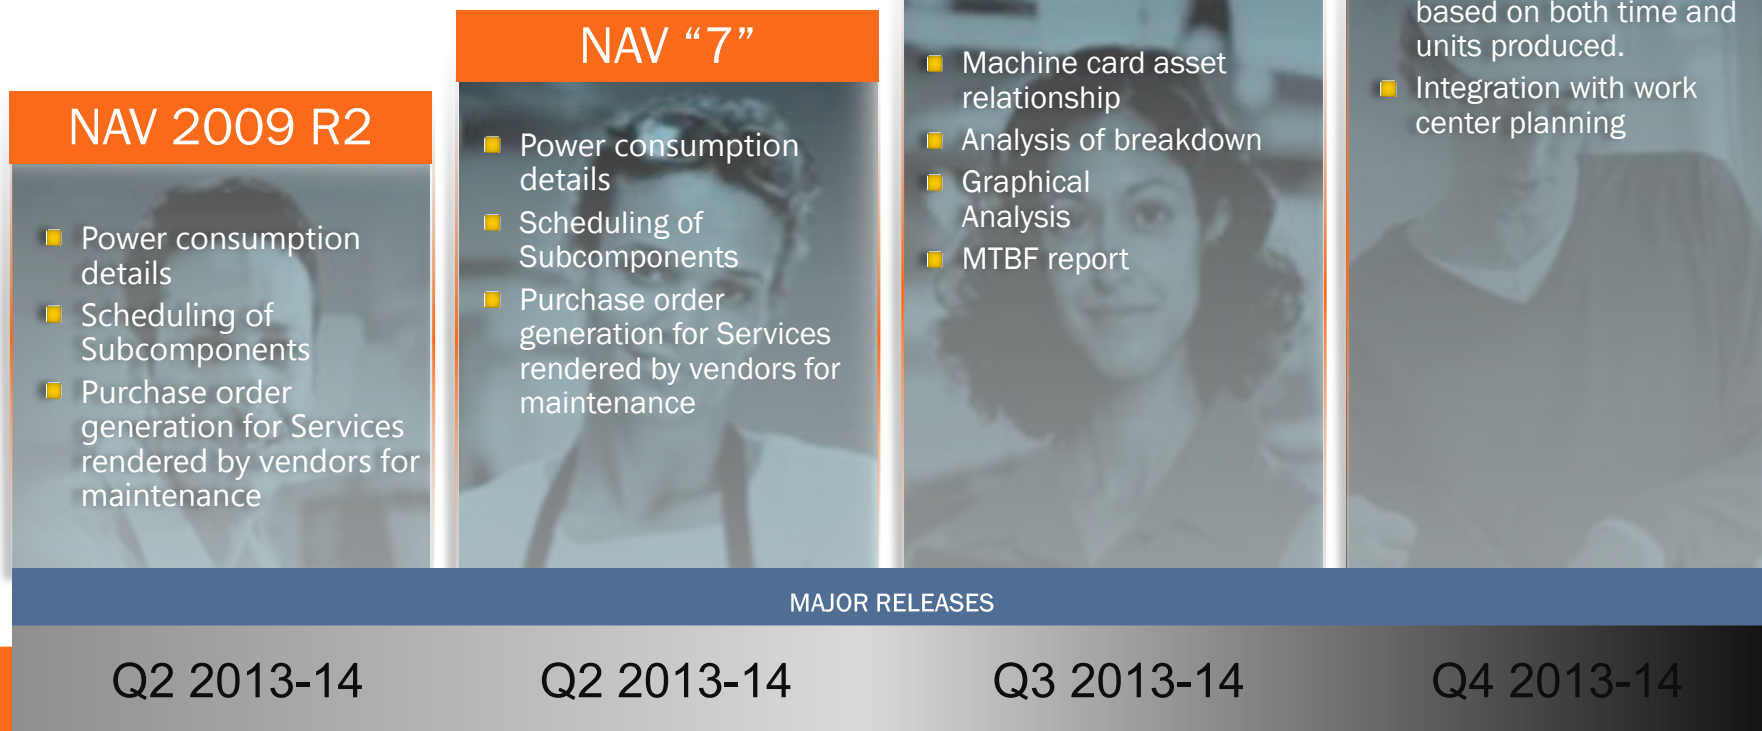

MICROSOFT DYNAMICS PLANT MAINTENANCE NAV ROADMAP

MAJOR RELEASES

B2B PLM product will be updated to the latest version as and when Microsoft releases new version / Service pack