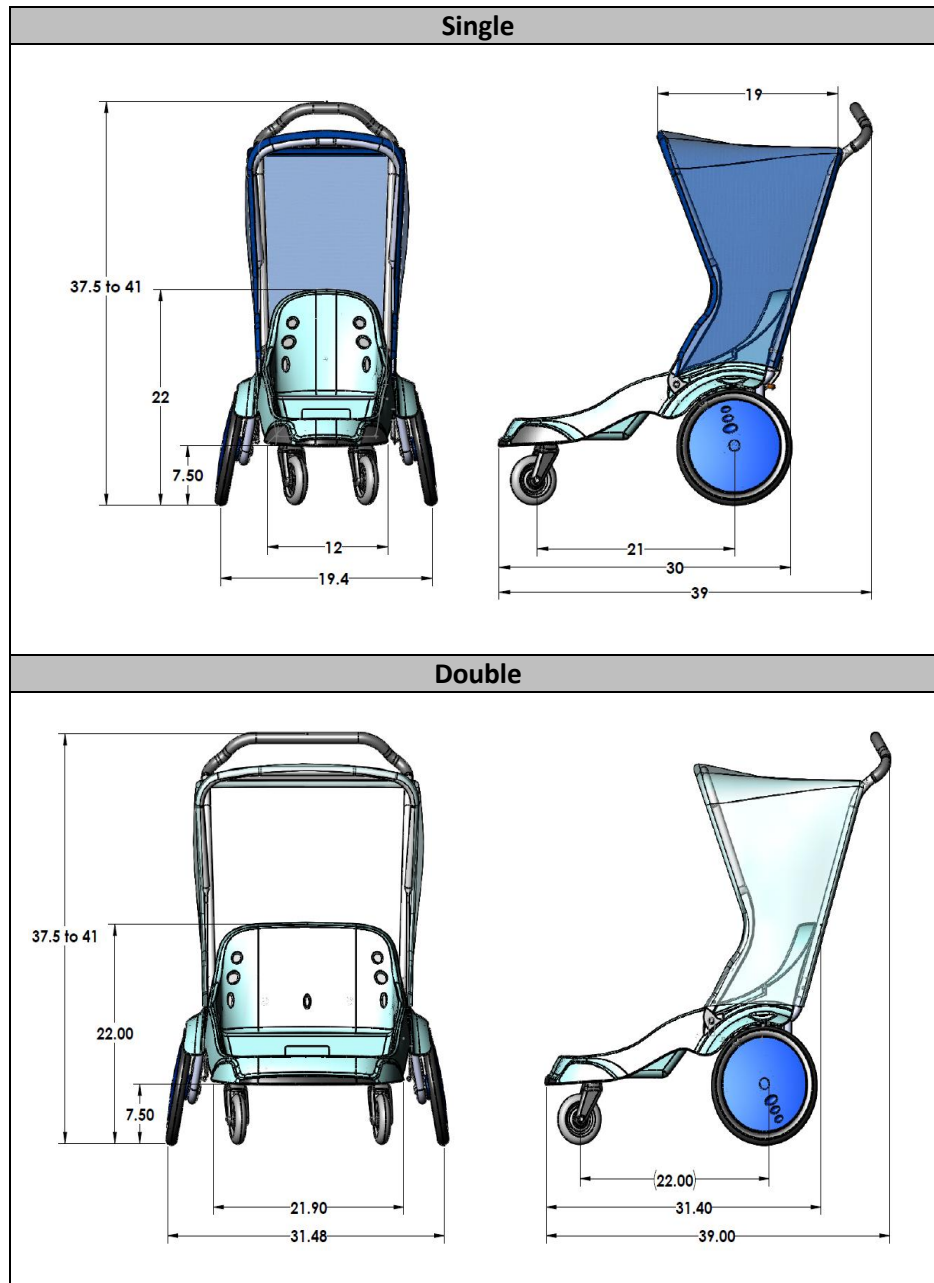

# Gen3 ScooterBug Stroller

## Specifications

	GEN3 SINGLE	GEN3 DOUBLE
Maximum Weight Limit	1 Child – 60lbs (27.2kg)	2 Children – 100lbs (45.4kgs)
Maximum Weight Rear Pouch	5lbs (2.3kgs)	5lbs (2.3kgs)
Product Weight	19.5lbs (8.8kgs)	23.5lbs (10.7kgs)
Terrain	<u>Acceptable:</u> Roadway, Pressed Gravel, Short Grass, Cobblestone <u>Not Acceptable:</u> Sand, High levels of Water, Loose Gravel	

## Dimensions (inches)