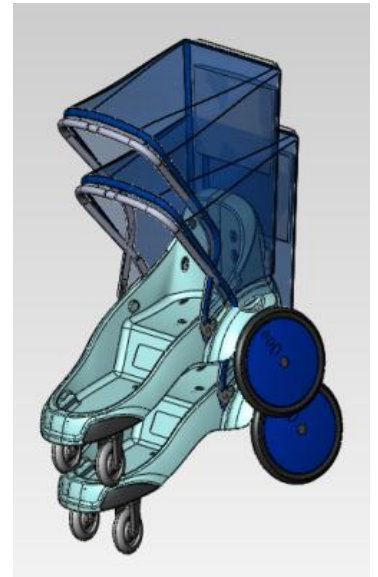

Gen3 ScooterBug Stroller

Specifications

	GEN3 SINGLE	GEN3 DOUBLE
Maximum Weight Limit	1 Child – 60lbs (27.2kg)	2 Children – 100lbs (45.4kgs)
Maximum Weight Rear Pouch	5lbs (2.3kgs)	5lbs (2.3kgs)
Product Weight	19.5lbs (8.8kgs)	23.5lbs (10.7kgs)
Terrain	<u>Acceptable:</u> Roadway, Pressed Gravel, Short Grass, Cobblestone <u>Not Acceptable:</u> Sand, High levels of Water, Loose Gravel	

Dimensions (inches)

Stacking

Nesting