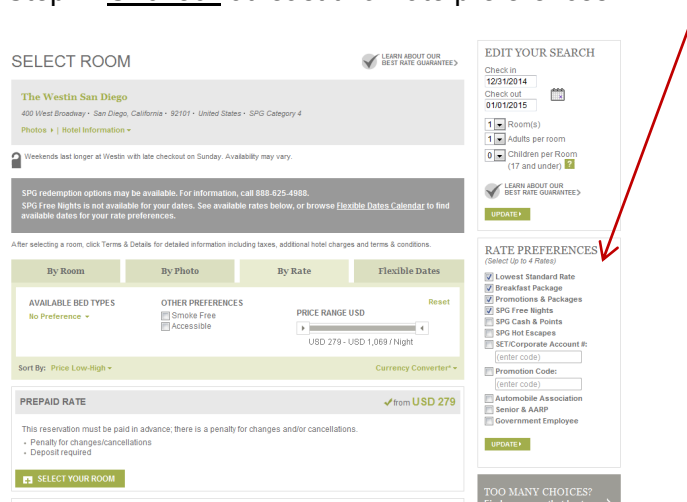

For those reporters who would like to book a room at the Westin, the special rate code to use is 346543. Here are the instructions on how to use the rate code

Booking using Catering Rate Code:

Step 1: Log onto Westin San Diego web-site: [www.westinsandiego.com](http://www.westinsandiego.com)

Step 2: Enter in date of arrival and departure

Step 3: Select "Find the best rate"

Step 4: Uncheck at least two "rate preferences"