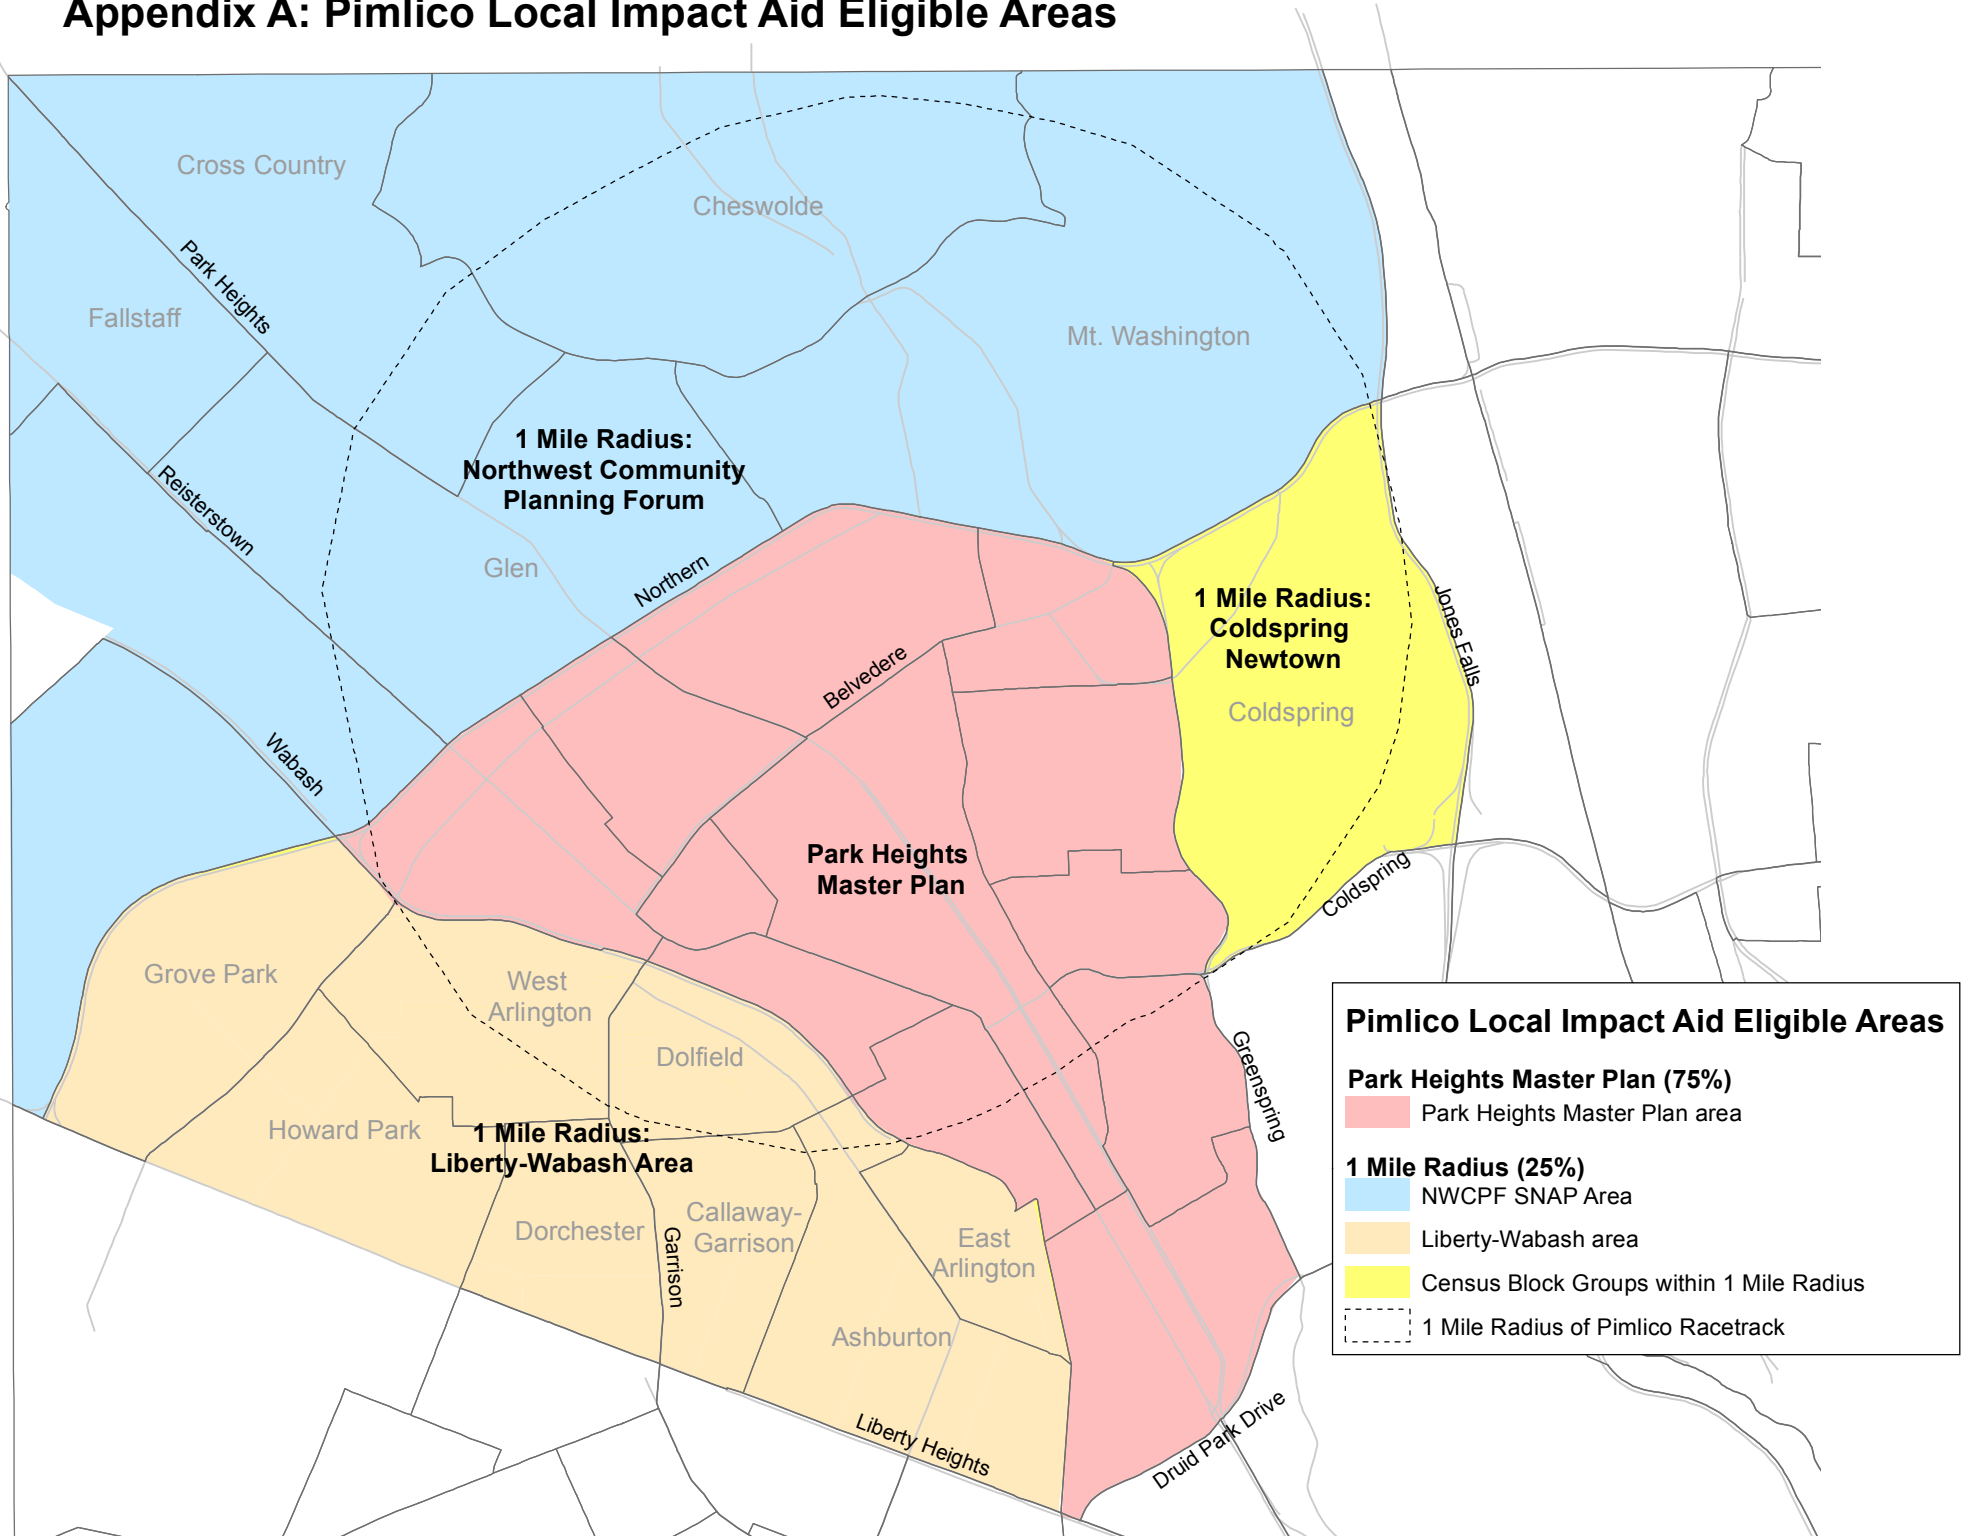

Appendix A: Pimlico Local Impact Aid Eligible Areas

Pimlico Local Impact Aid Eligible Areas

Park Heights Master Plan (75%)

 Park Heights Master Plan area

1 Mile Radius (25%)

 NWCPF SNAP Area

 Liberty-Wabash area

 Census Block Groups within 1 Mile Radius

 1 Mile Radius of Pimlico Racetrack