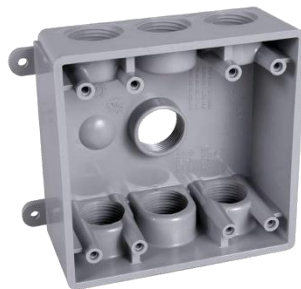

Compatible Junction box available at Home Depot
(for remote controller mini power supply)

1. 1-Gang Weatherproof Box Three 1/2 in. or 3/4 in. Outlets (store sku #707382 / model # PSB37550GY)

2. 2-Gang Weatherproof Box with Seven 1/2 in. or 3/4 in. Outlets (store sku #497014 / model #PDB77550GY)

3. 4 in. Metallic Square Device Cover for Single Device (model #52C1458-25R)