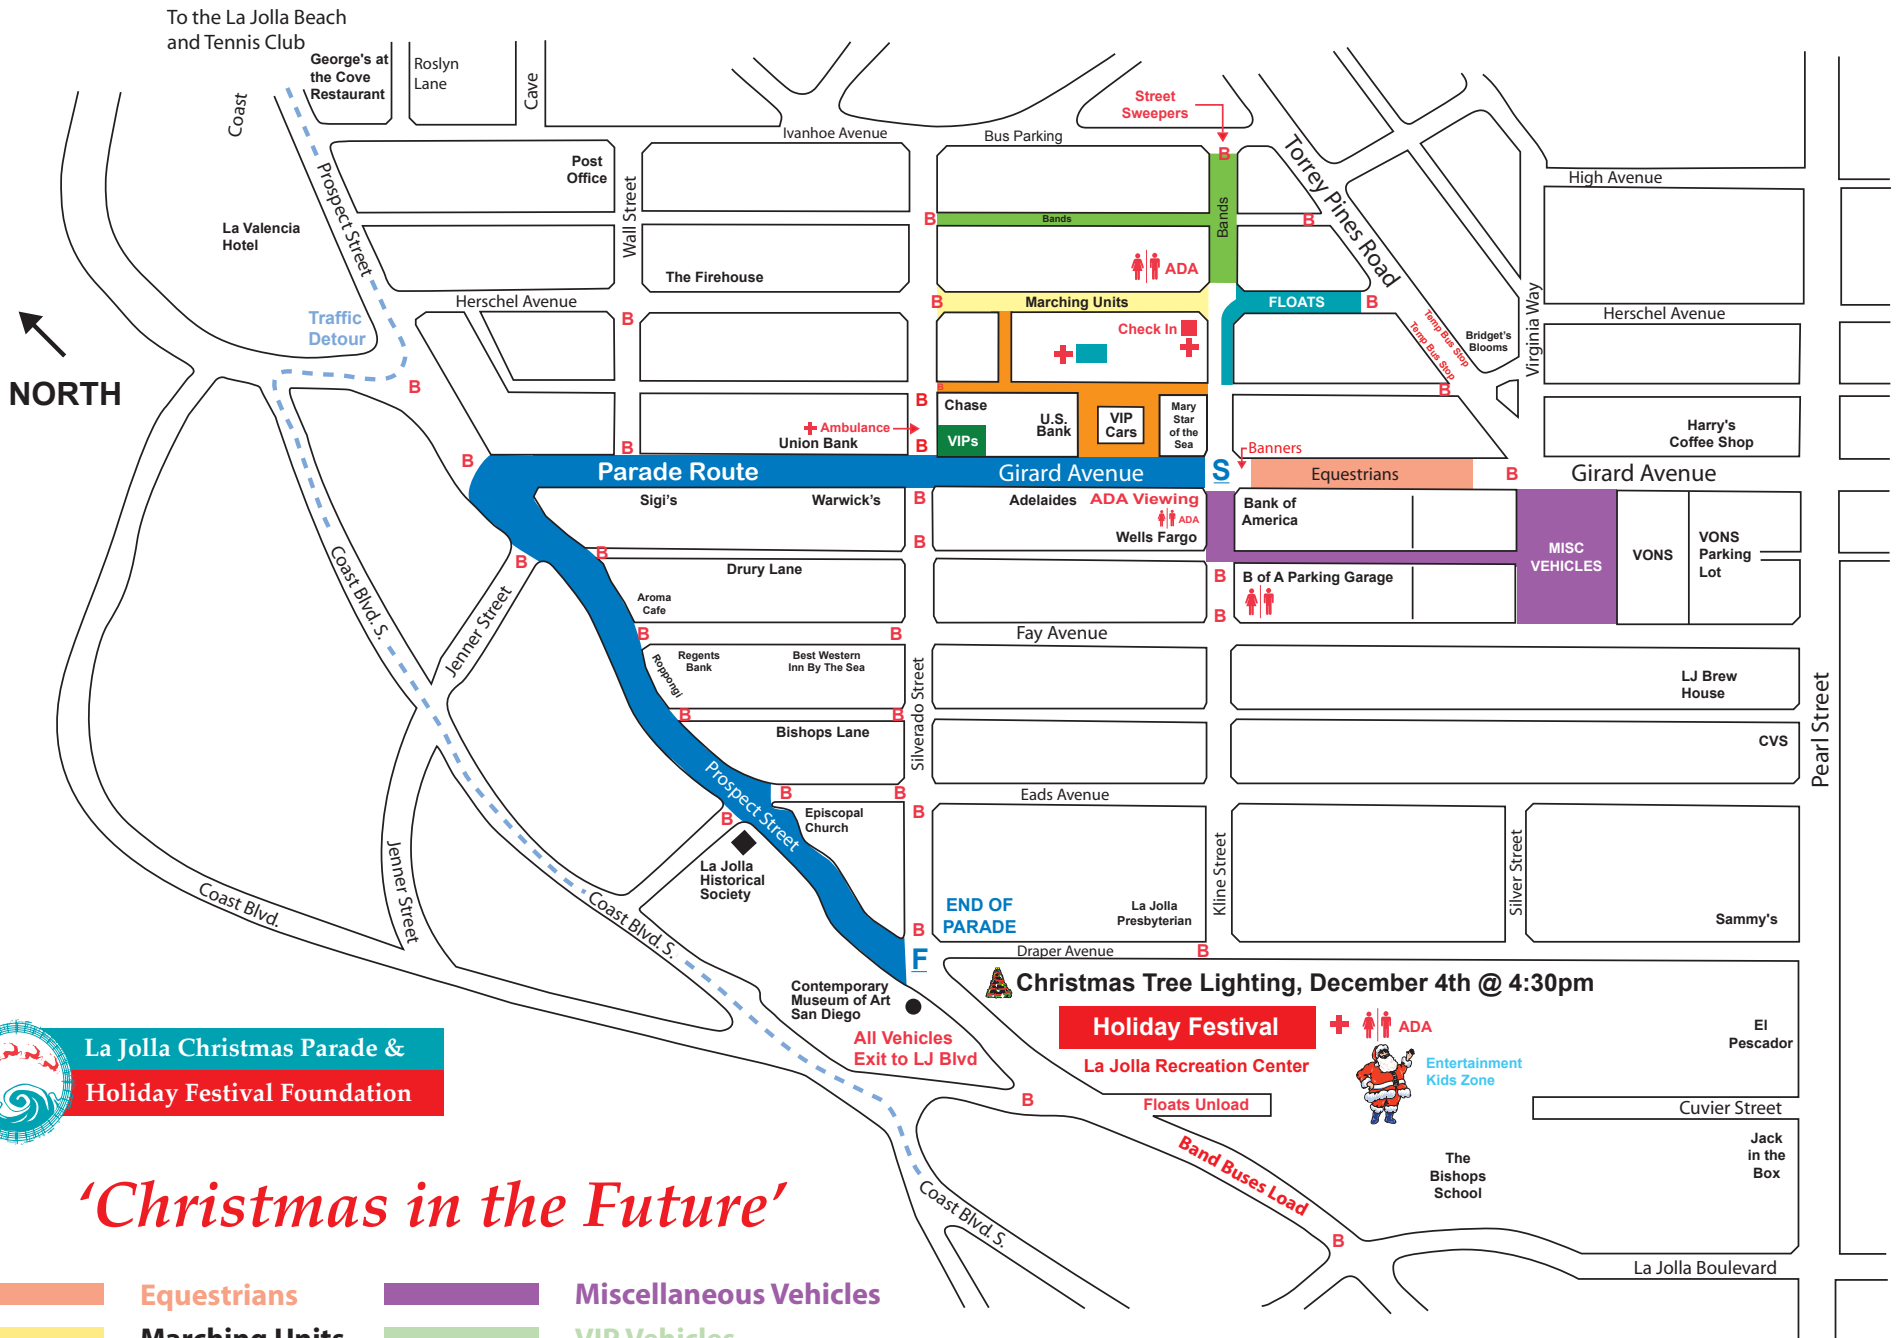

# 2016 La Jolla Christmas Parade & Holiday Festival

Sunday, December 4th — 1:30 pm to 5:00 pm

## Parade Map

1:30pm - 3:30pm

## 'Christmas in the Future'

- Equestrians
- Marching Units
- Floats
- Miscellaneous Vehicles
- VIP Vehicles
- VIP Assembly

B=Barricades S=Start F=Finish ♀♂=Restrooms + = First Aid - - - Traffic Detour