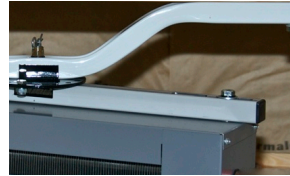

QUICK-SLING

The safe & affordable install

Applicable for residential or light commercial installations

Quick Swivel SPECS
QSWI4000

A Close Up:

The flush mount hanger arm is slotted to receive a 3/8 lag bolt 16" or 24" on center. It can be attached parallel or perpendicular to the joist.

The square steel tubing cuts down on vibration while the hitch-pin adds to the safety and sturdiness of the Quick Swivel with "I" bracket.

Our Quick Swivel is made with 14-gauge steel able to hold 200 lbs. The swivel allows for a 360° rotation for setting the perfect direction of air flow.

Installation can be accomplished in minutes because all necessary hardware is provided. Attaching a Quick Swivel to your unit is fast & stress-free.

*Powder Coated.

Quick-Sling's Quick Swivel provides you with a non-swinging, rotating platform that is quick, safe, stable and affordable. The Quick Swivel can easily be installed in residential or commercial applications. Turn the Swivel in any direction you need then lock it in place, it's that quick.