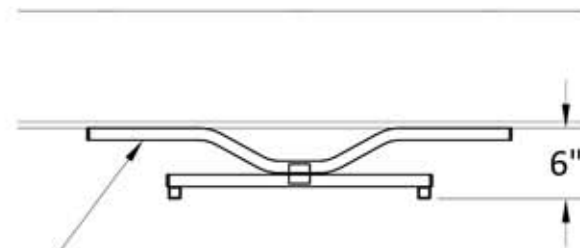

Flush Mount  
to Ceiling Joists  
(Perpendicular)

Flush Mount  
to Ceiling Joists  
(Parallel)

FULLY RETRACTED

Frame Swivels 360°  
and Locks into Position

FULLY EXPANDED

**QUICK-SLING SWIVEL  
FLUSH MOUNT  
H - BRACKET  
ASSEMBLY DRAWING**