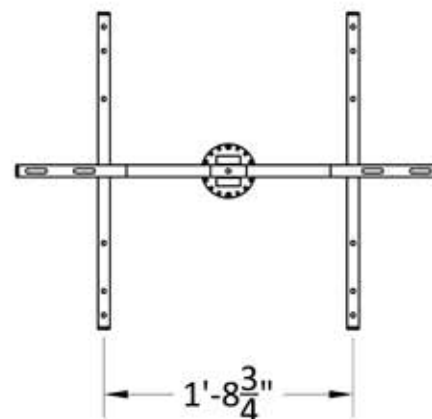

Flush Mount  
to Ceiling Joists  
(Perpendicular)

Flush Mount  
to Ceiling Joists  
(Parallel)

FULLY RETRACTED

Frame Swivels 360°  
and Locks into Position

FULLY EXPANDED

**QUICK-SLING SWIVEL  
FLUSH MOUNT  
H - BRACKET  
ASSEMBLY DRAWING**