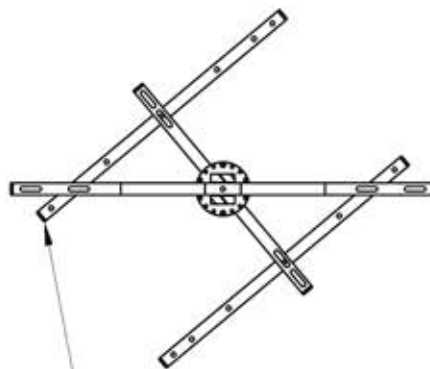

Flush Mount  
to Ceiling Joists  
(Perpendicular)

Flush Mount  
to Ceiling Joists  
(Parallel)

FULLY RETRACTED

Frame Swivels 360°  
and Locks into Position

FULLY EXPANDED

**QUICK-SLING SWIVEL  
FLUSH MOUNT  
H - BRACKET  
ASSEMBLY DRAWING**