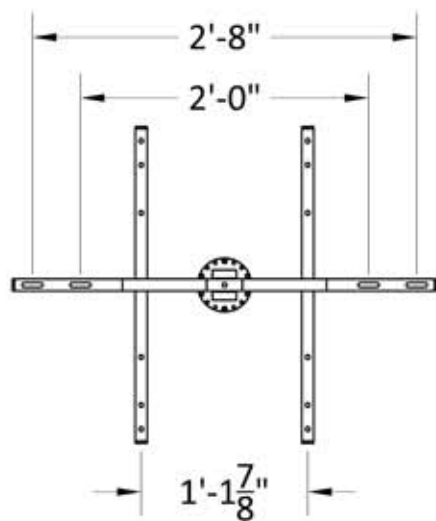

Flush Mount  
to Ceiling Joists  
(Perpendicular)

Flush Mount  
to Ceiling Joists  
(Parallel)

FULLY RETRACTED

Frame Swivels 360°  
and Locks into Position

FULLY EXPANDED

**QUICK-SLING SWIVEL  
FLUSH MOUNT  
H - BRACKET  
ASSEMBLY DRAWING**