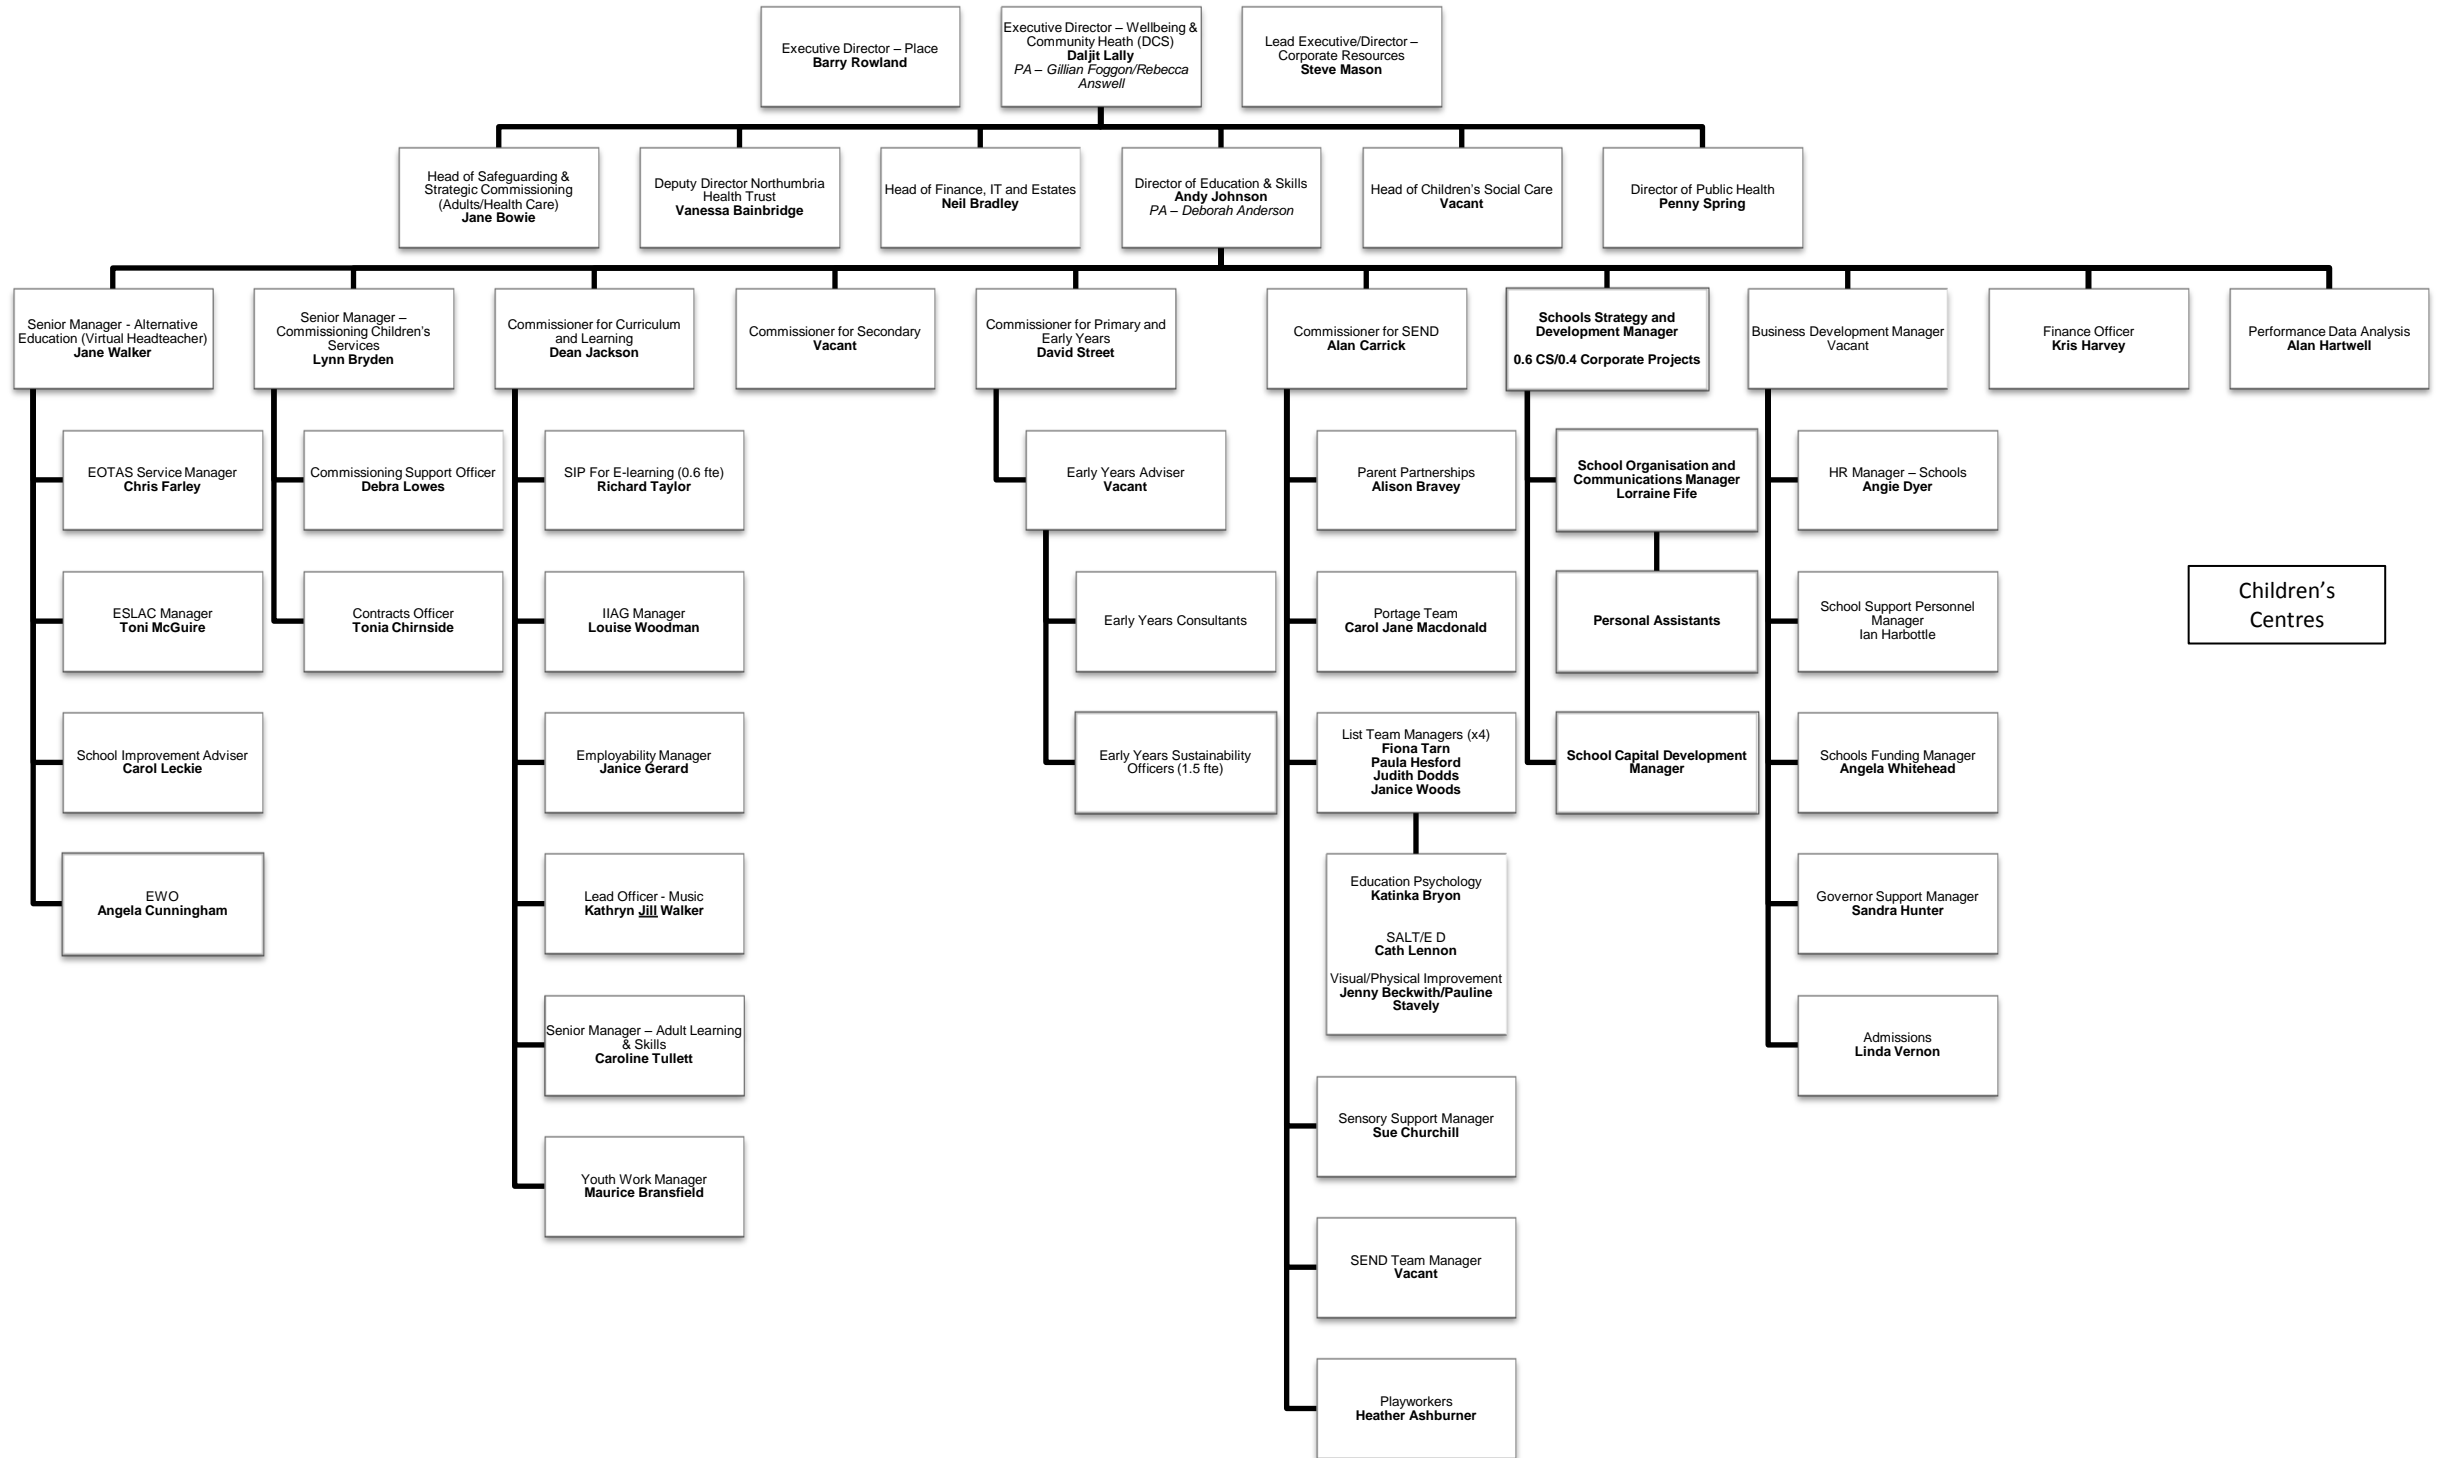

Education and Skills Service – April 2015

Partnership	Berwick	Coquet	Ashington	Blyth	Bedlington	Cramlington	Seaton Valley	Prudhoe	Ponteland	Hexham	Haydon Bridge	Morpeth	Alnwick	Special
Partnership Co-ordinator	Kate Pringle	Kate Pringle	Alan Johnston	Neil Morrison	Joy Frost	Carol Carroll	Michael Maddison	David Shearsmith	Pat Wager	Jan Corlett	Roger Edwardson	Phil Spurr	John Rutherford	Michele Crichton
Commissioner Responsible	Alan Carrick	David Street	Dean Jackson	Alan Carrick	Dean Jackson	David Street	David Street	David Street	David Street	David Street	Dean Jackson	David Street	Dean Jackson	Alan Carrick