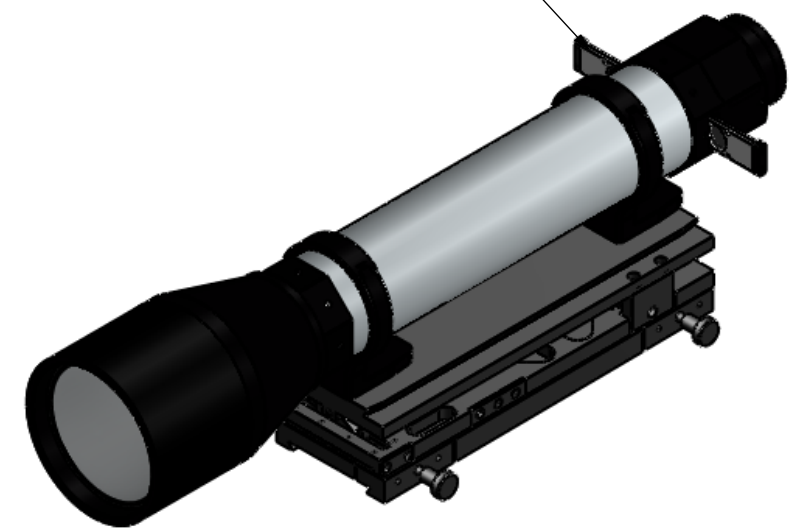

Input Aperture

"D" Series Dovetail

Filter Slider

	DUMA OPTRONICS LTD.
TITLE:	Laser Analyzing Telescope - Outer Dimensions