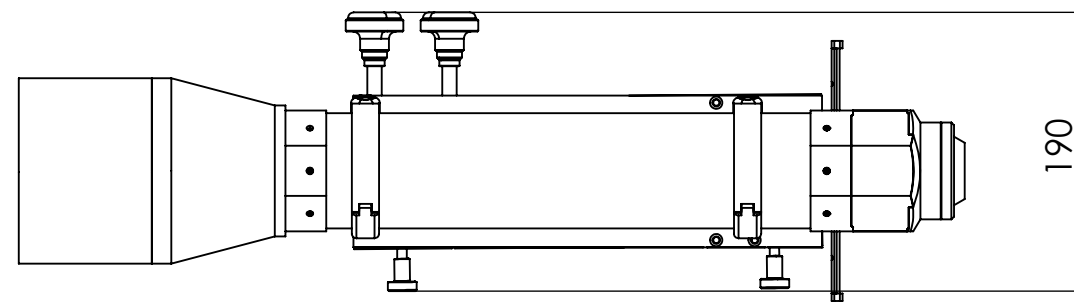

Input Aperture

"D" Series Dovetail

Filter Slider

	DUMA OPTRONICS LTD.
TITLE:	Laser Analyzing Telescope - Outer Dimensions