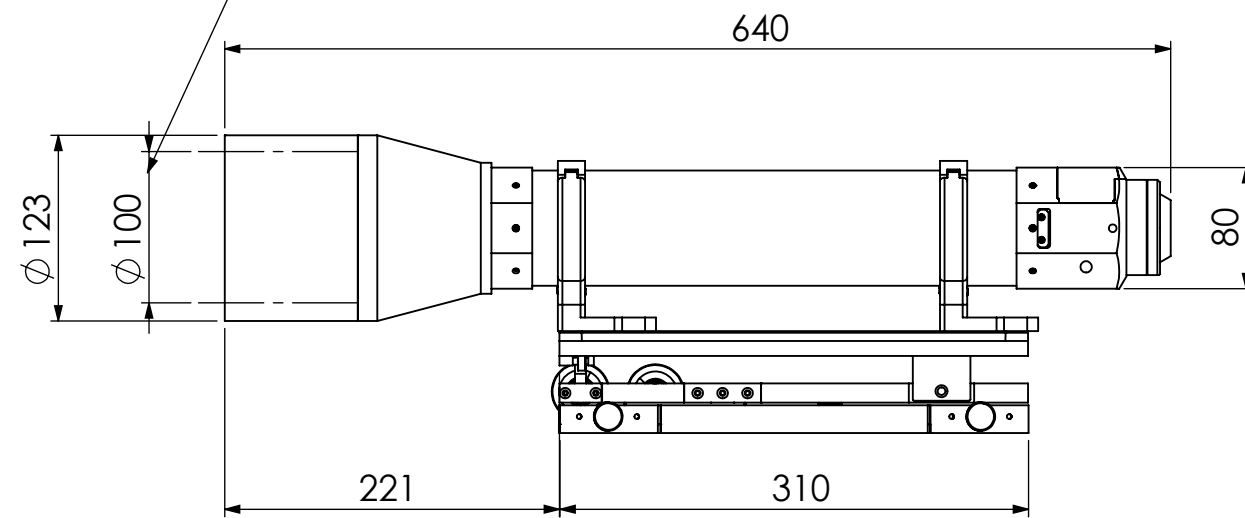

Input Aperture

"D" Series Dovetail

Filter Slider

	DUMA OPTRONICS LTD.
TITLE:	Laser Analyzing Telescope - Outer Dimensions