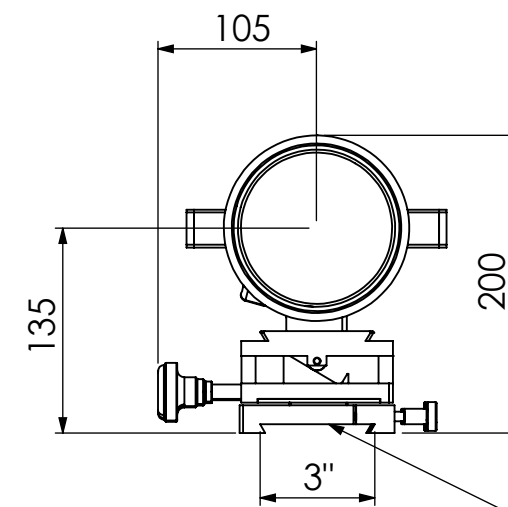

Input Aperture

"D" Series Dovetail

Filter Slider

	DUMA OPTRONICS LTD.
TITLE:	Laser Analyzing Telescope - Outer Dimensions