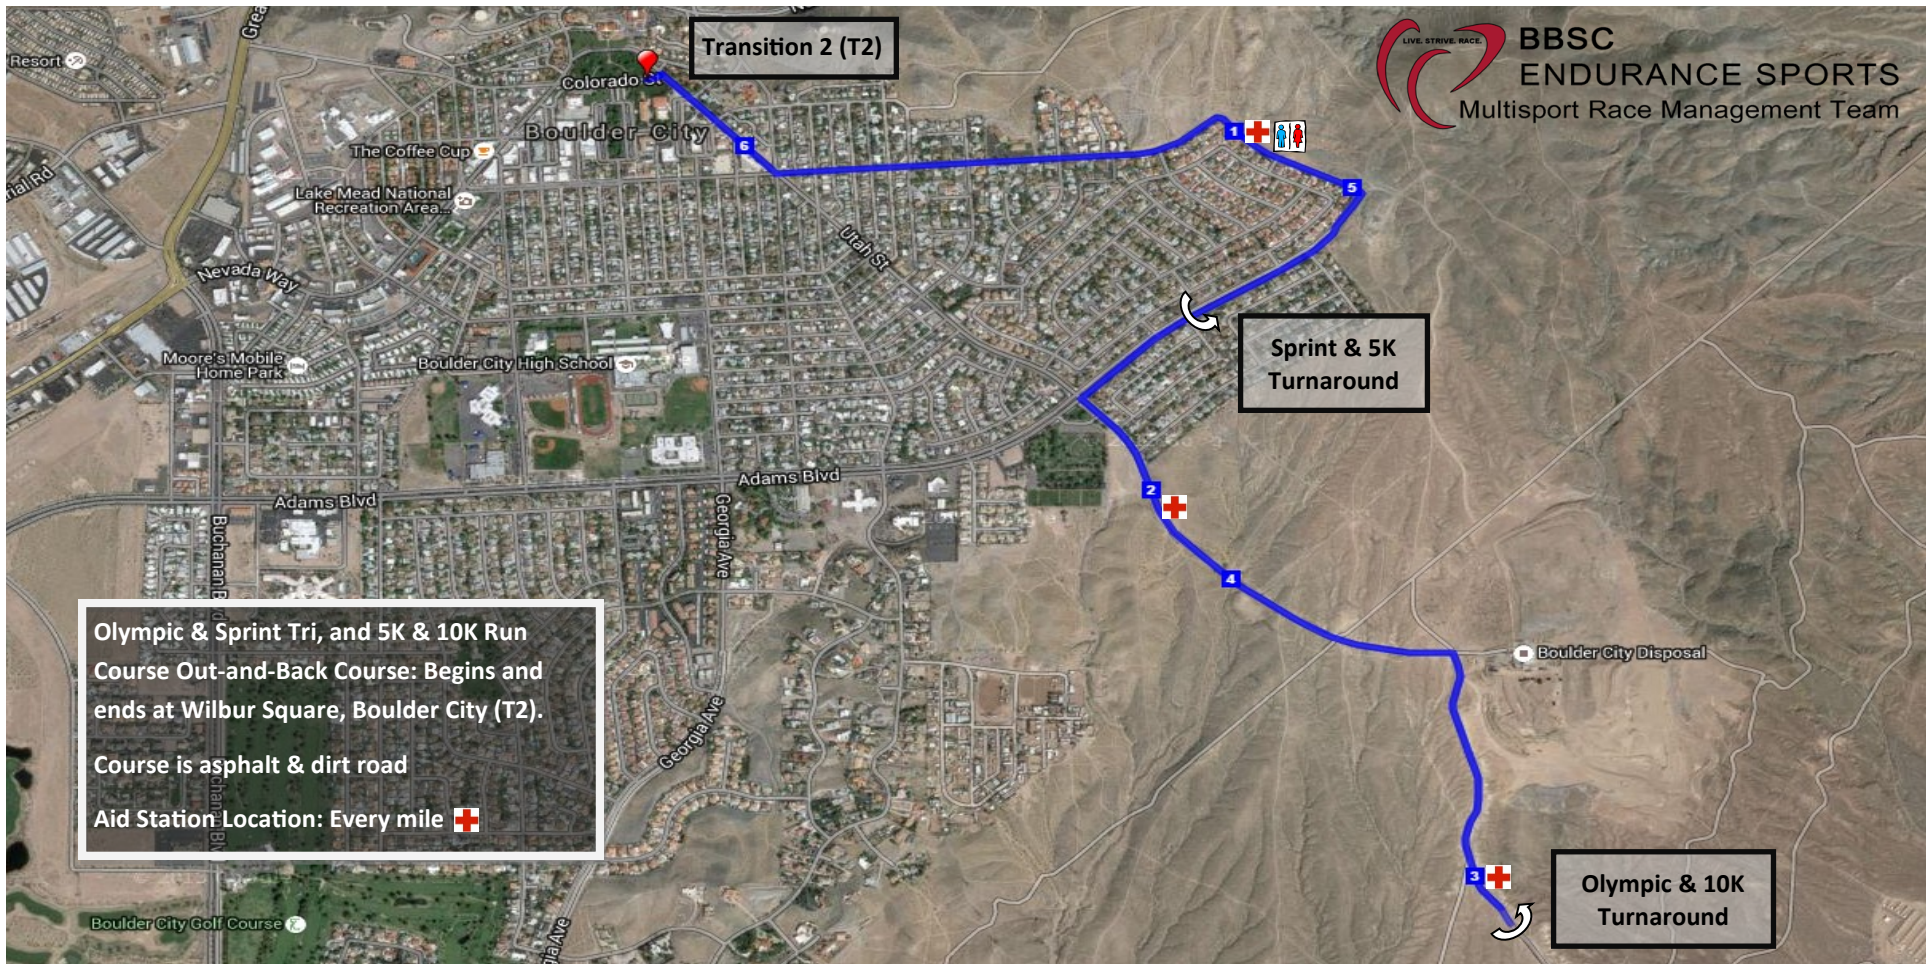

PUMPKINMAN TRIATHLON

Run Course: Olympic Triathlon & 10K (6.21 miles), Sprint Triathlon & 5K (3.1 miles)

Olympic & Sprint Tri, and 5K & 10K Run Course Out-and-Back Course: Begins and ends at Wilbur Square, Boulder City (T2).
Course is asphalt & dirt road
Aid Station Location: Every mile 🏥