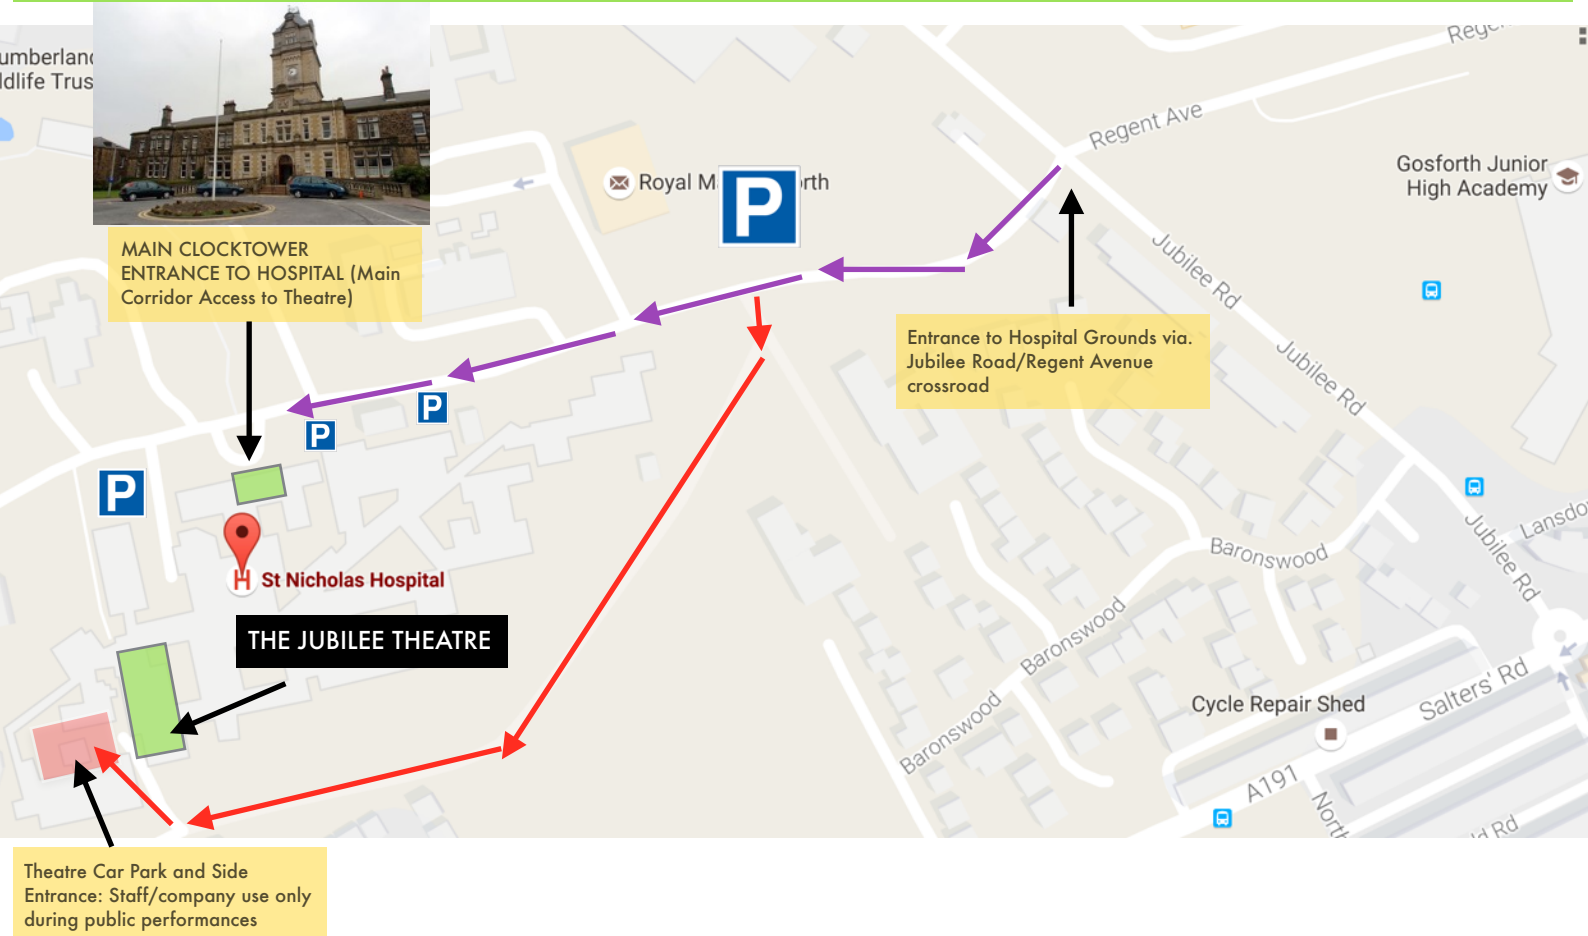

# Accessing the Jubilee Theatre

Address: The Jubilee Theatre, St Nicholas' Hospital, Jubilee Road, Gosforth, NE3 3XT

## FOR ACCESS DURING FIRST ACT THEATRE & SECOND ACT PUBLIC PERFORMANCES:

Please note the **RED ROUTE** Side entrance access to the theatre and car parking will be for company use only. For security reasons the only access to the theatre will be through the main clocktower entrance to St. Nicholas' Hospital.

**ACCESSING THE THEATRE:** Use the **Purple route** to access the main entrance. Please go through the main clocktower entrance, straight ahead and then right at the end of the corridor following signs to the Jubilee Theatre. The venue is on your left.

**CAR PARKING:** There are various car parks on site (Marked with a 'P' symbol on the map). Please remember to check as some of the car parking is Pay and Display.

**DISABLED ACCESS:** The clocktower entrance is accessible, with a ramp as well as stairs. Please get in touch with our box office team if you require accessible seating in the theatre.