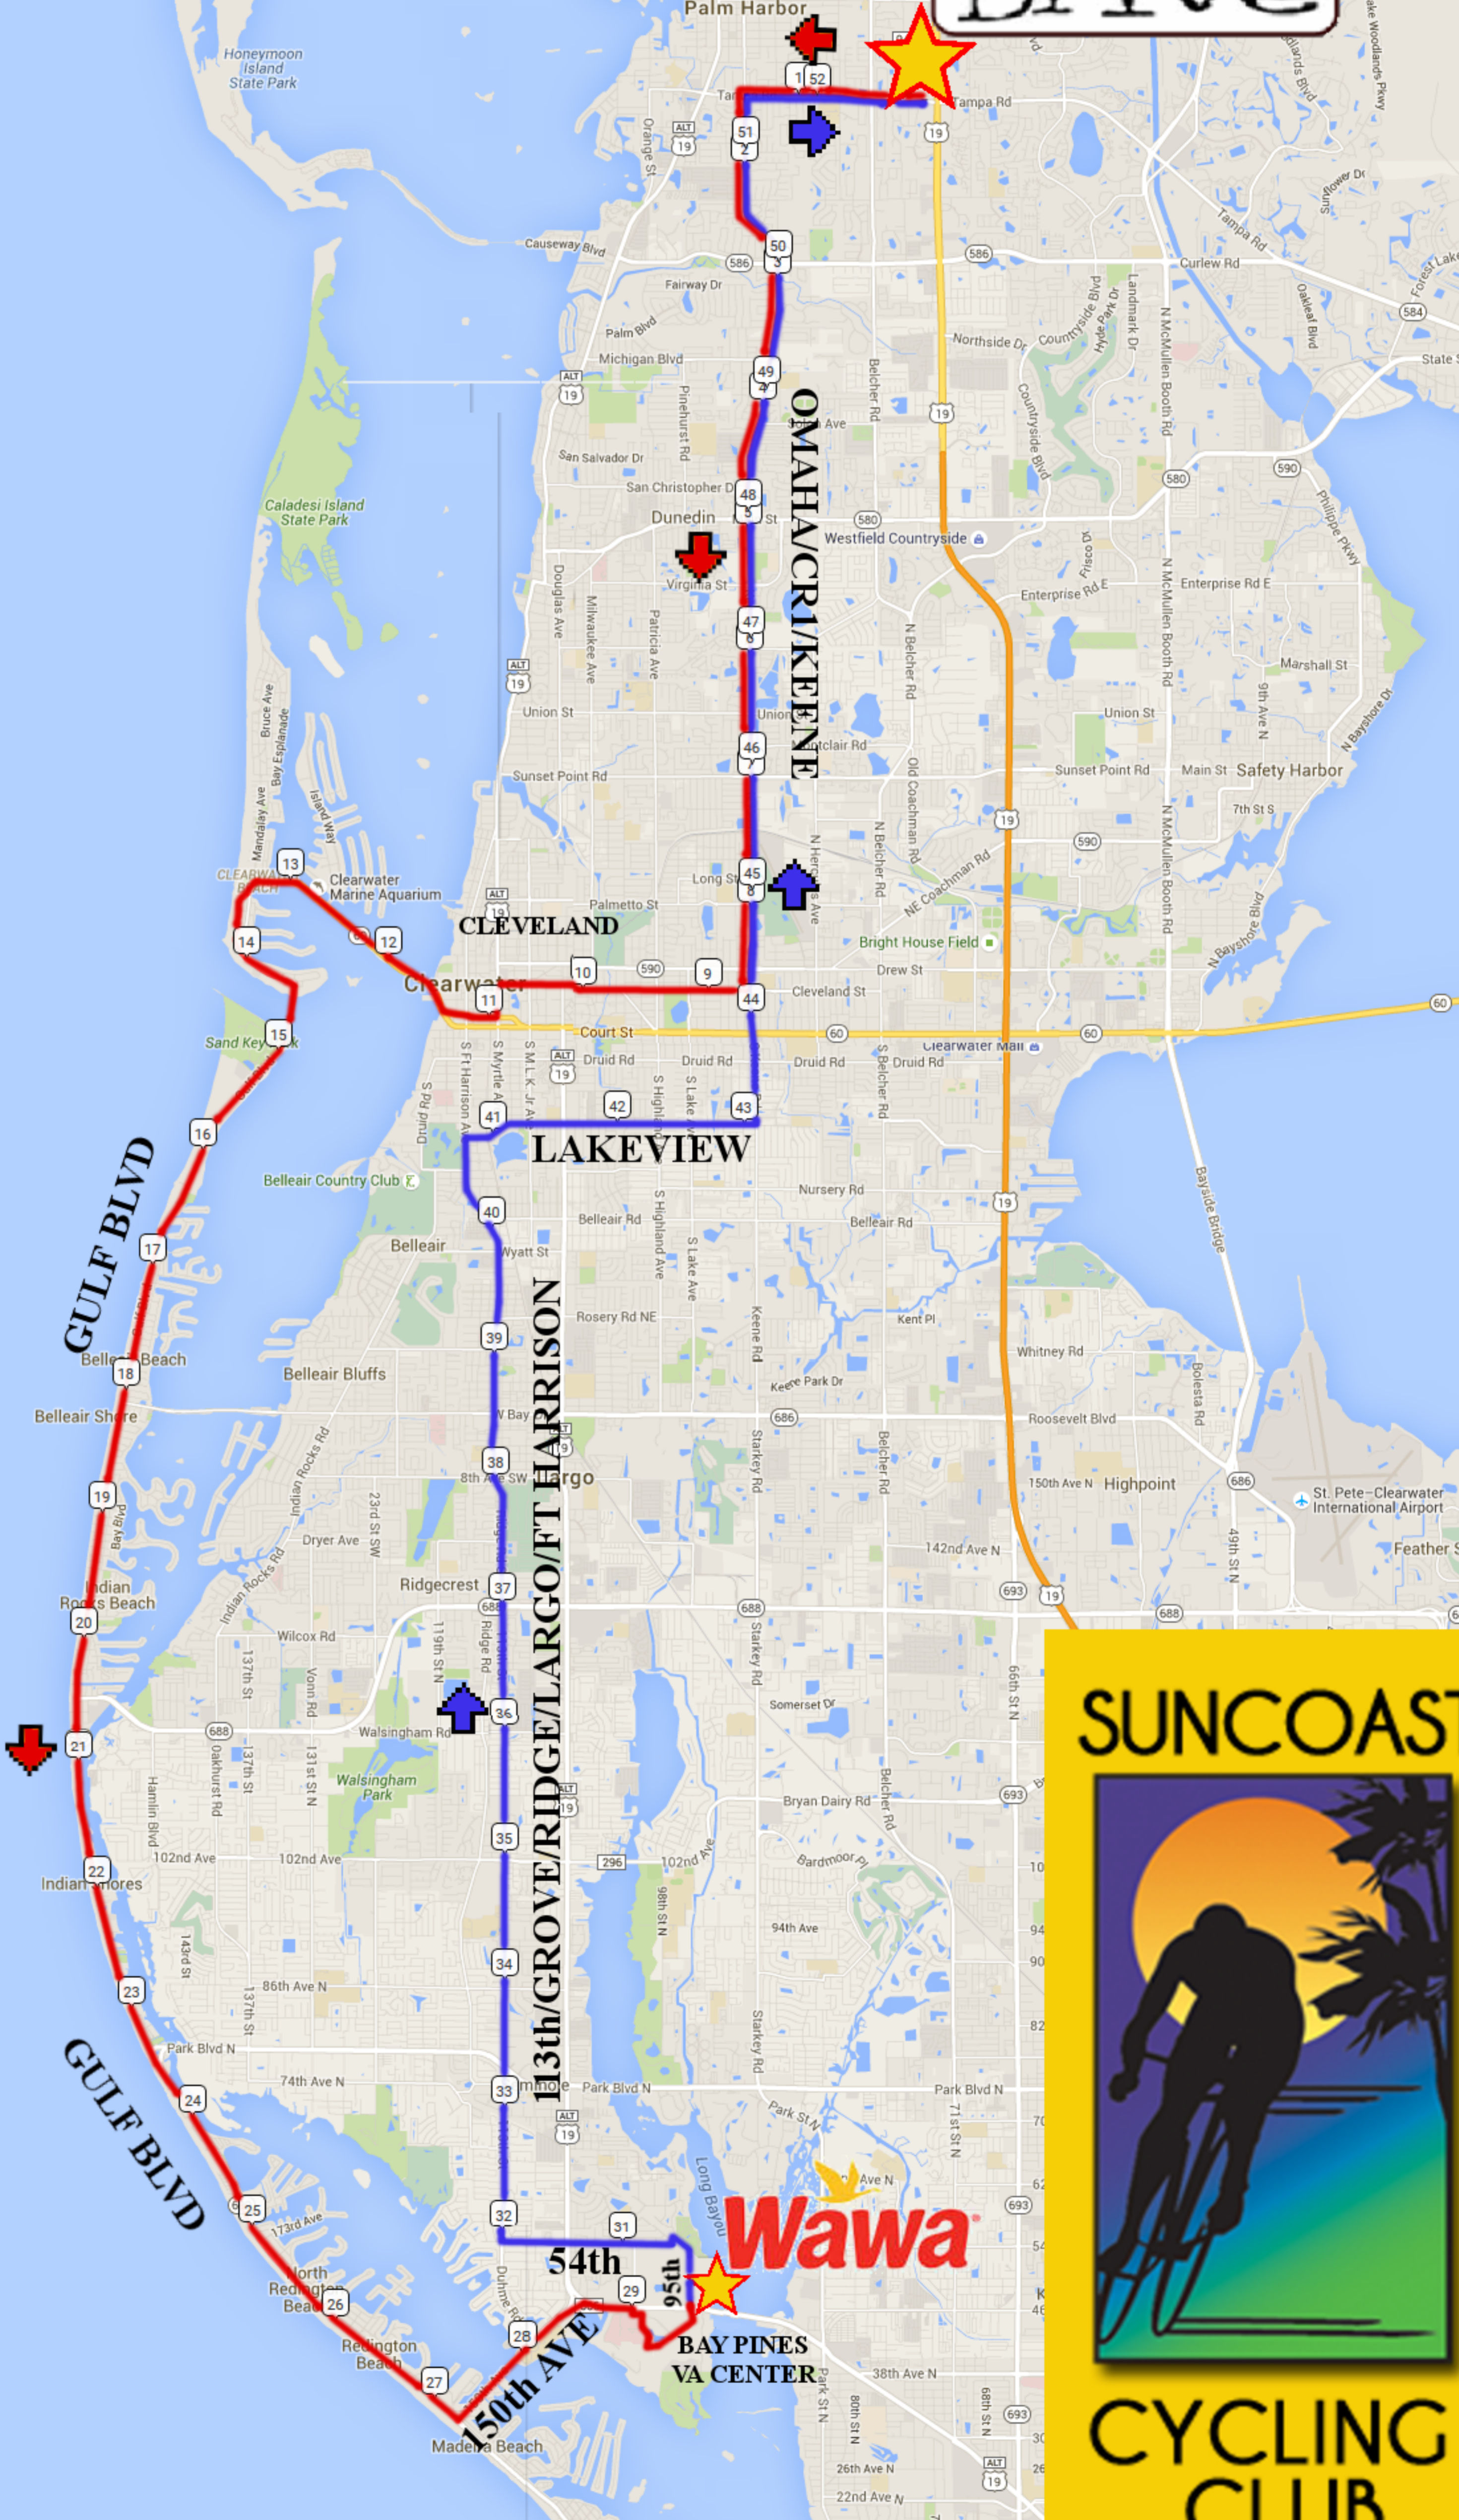

MAD BEACH

Suncoast Cycling Club Ride Rules
All Riders Must Wear a Helmet, Obey All Traffic Laws, and Be Courteous to Other Riders & Motorists

chainwheel DRIVE

TURN	ONTO	GO	TOTAL
RIGHT	TAMPA RD	1.4	1.4
LEFT	OMAHA/CR1/KEENE	7.3	8.7
RIGHT	CLEVELAND ST	2.0	10.7
LEFT	MYRTLE AVE	0.3	11.0
RIGHT	COURT ST	0.7	11.7
BECOMES	MEMORIAL CSWY	1.7	13.4
RIGHT	CORONADO DR	0.1	13.5
RIGHT	GULFVIEW BLVD	1.0	14.5
RIGHT	GULF BLVD	12.8	27.3

TURN	ONTO	GO	TOTAL
RIGHT	113th ST		
BECOMES	GROVE RD		
BECOMES	RIDGE RD		
BECOMES	CLRWATERLARGO		
BECOMES	FT HARRISON AVE	8.9	40.8
RIGHT	LAKEVIEW RD	2.3	43.1
LEFT	KEENE/CR1/OMAHA	8.3	51.4
RIGHT	TAMPA RD	1.4	52.8
LEFT	CHAINWHEEL DRIVE		

TURN	ONTO	GO	TOTAL
LEFT	150th AVE	1.4	28.7
BECOMES	ALT 19	0.3	29.0
RIGHT	BILL YOUNG	0.4	29.4
LEFT	HOOVER	0.6	30.0
BECOMES	95th ST	280'	30.0
REST STOP			
RIGHT	95th ST	0.6	30.6
LEFT	BAY PINES LAKE BLD	315'	30.6
RIGHT	54th AVE	1.3	31.9