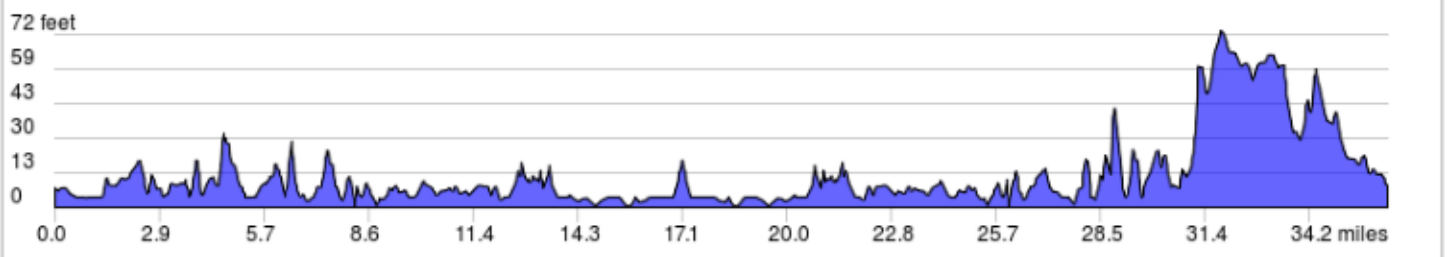

Sunday Trouble Creek

TURN	ONTO	GO	TOTAL
RIGHT	CURLEW RD	0.2	0.2
RIGHT	ALT 19	8.3	8.5
LEFT	ANCLOTE BLVD	2.4	10.9
BECOMES	BAILLIES BLUFF	2.5	13.4
RIGHT	STAUBER MEM	3.0	16.4
RIGHT	TROUBLE CREEK	0.8	17.2
REST STOP			

TURN	ONTO	GO	TOTAL
RIGHT	SAFFORD AVE	1.1	28.6
BECOMES	PINELLAS TRAIL	0.5	29.1
LEFT	CURLEW PLACE	0.5	29.6
RIGHT	DISSTON AVE	0.5	30.1
BECOMES	BELCHER RD	5.3	35.4
RIGHT	CURLEW RD	2.0	37.4
RIGHT			

V1.0 August 2016 Joe Bob

TURN	ONTO	GO	TOTAL
LEFT	TROUBLE CREEK	0.8	18.0
LEFT	STAUBER MEM	3.0	21.0
LEFT	BAILLIES BLUFF	2.5	23.5
BECOMES	ANCLOTE BLVD	2.4	25.9
RIGHT	ALT 19	1.4	27.3
LEFT	DODECANESE	0.1	27.4
LEFT	LIVE OAK ST	0.1	27.5