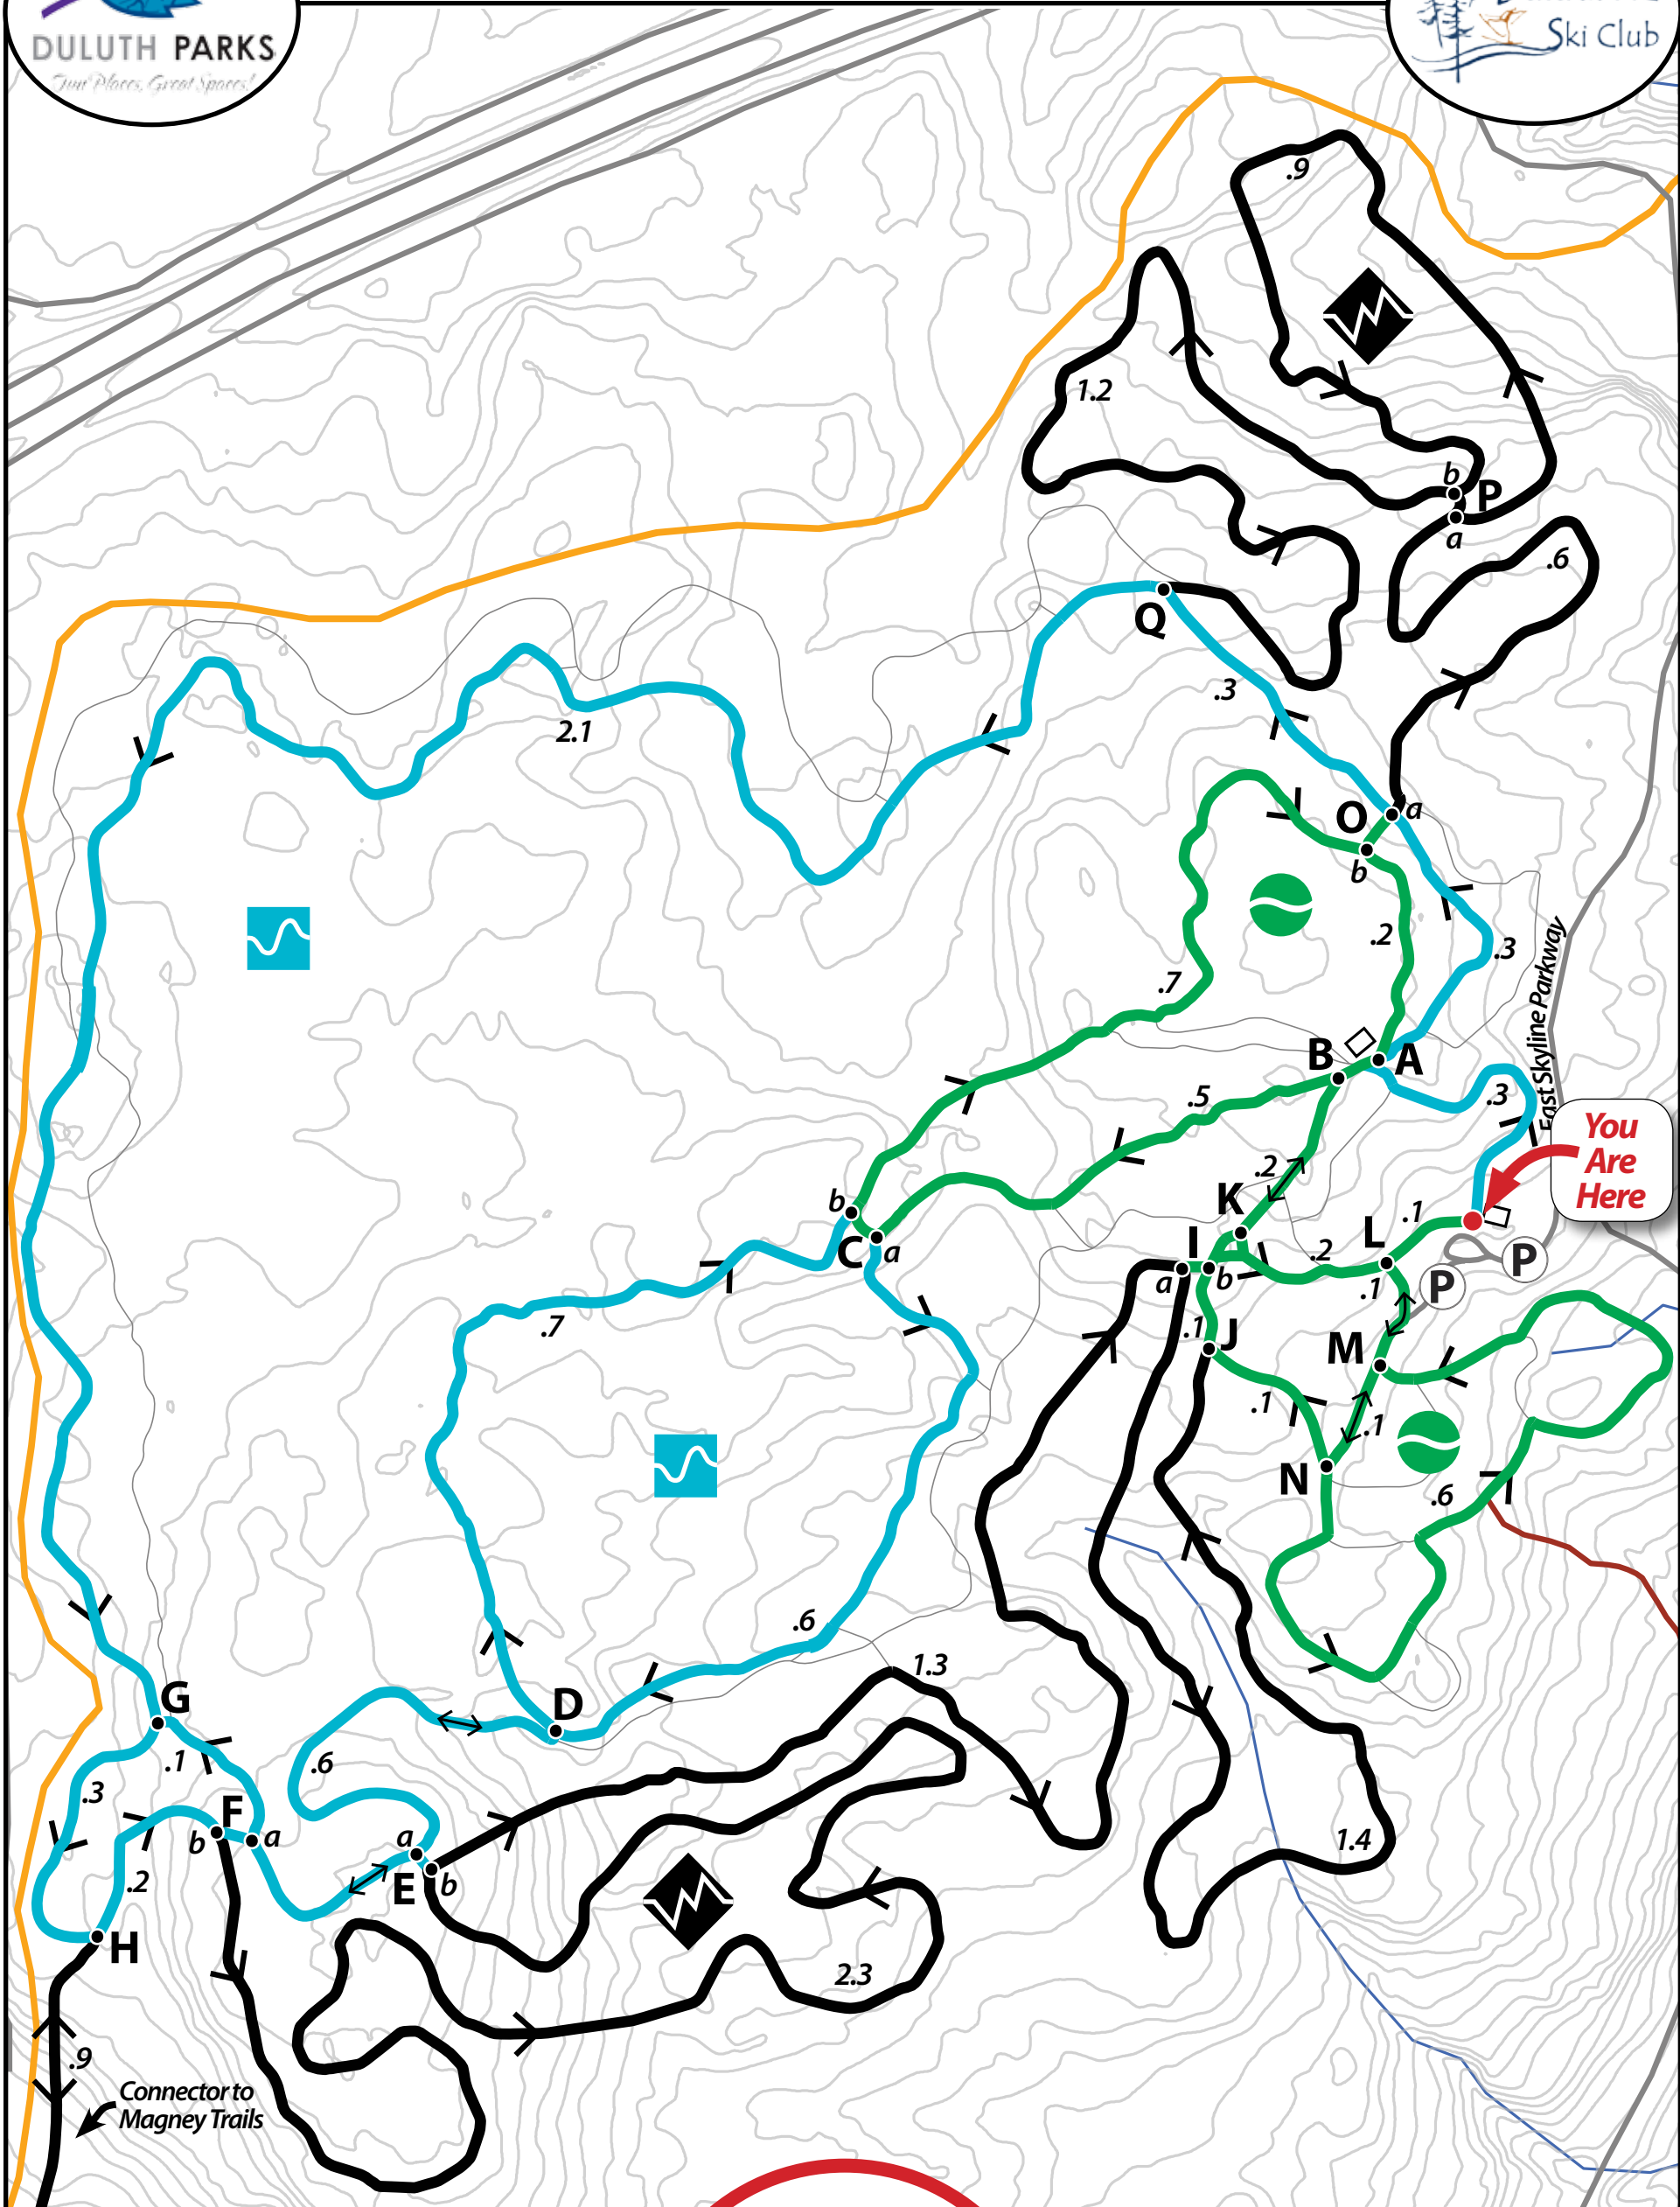

Spirit Mountain Ski Trails

Map by: glhome64@gmail.com

Grooming Comments: Grooming@duluthxc.com

- Cross Country Ski Trail
- Easier More Difficult Most Difficult
- Multi-Use Trail
- Superior Hiking Trail
- Snowmobile Trail
- Parking

Nordic Trail Head

Duluth Parks duluthmn.gov

Duluth XC Ski Club duluthxc.com

MN Ski Pass dnr.state.mn.us

St. Louis County stlouisco.com

Distance between intersections in KM

10 ft Contours