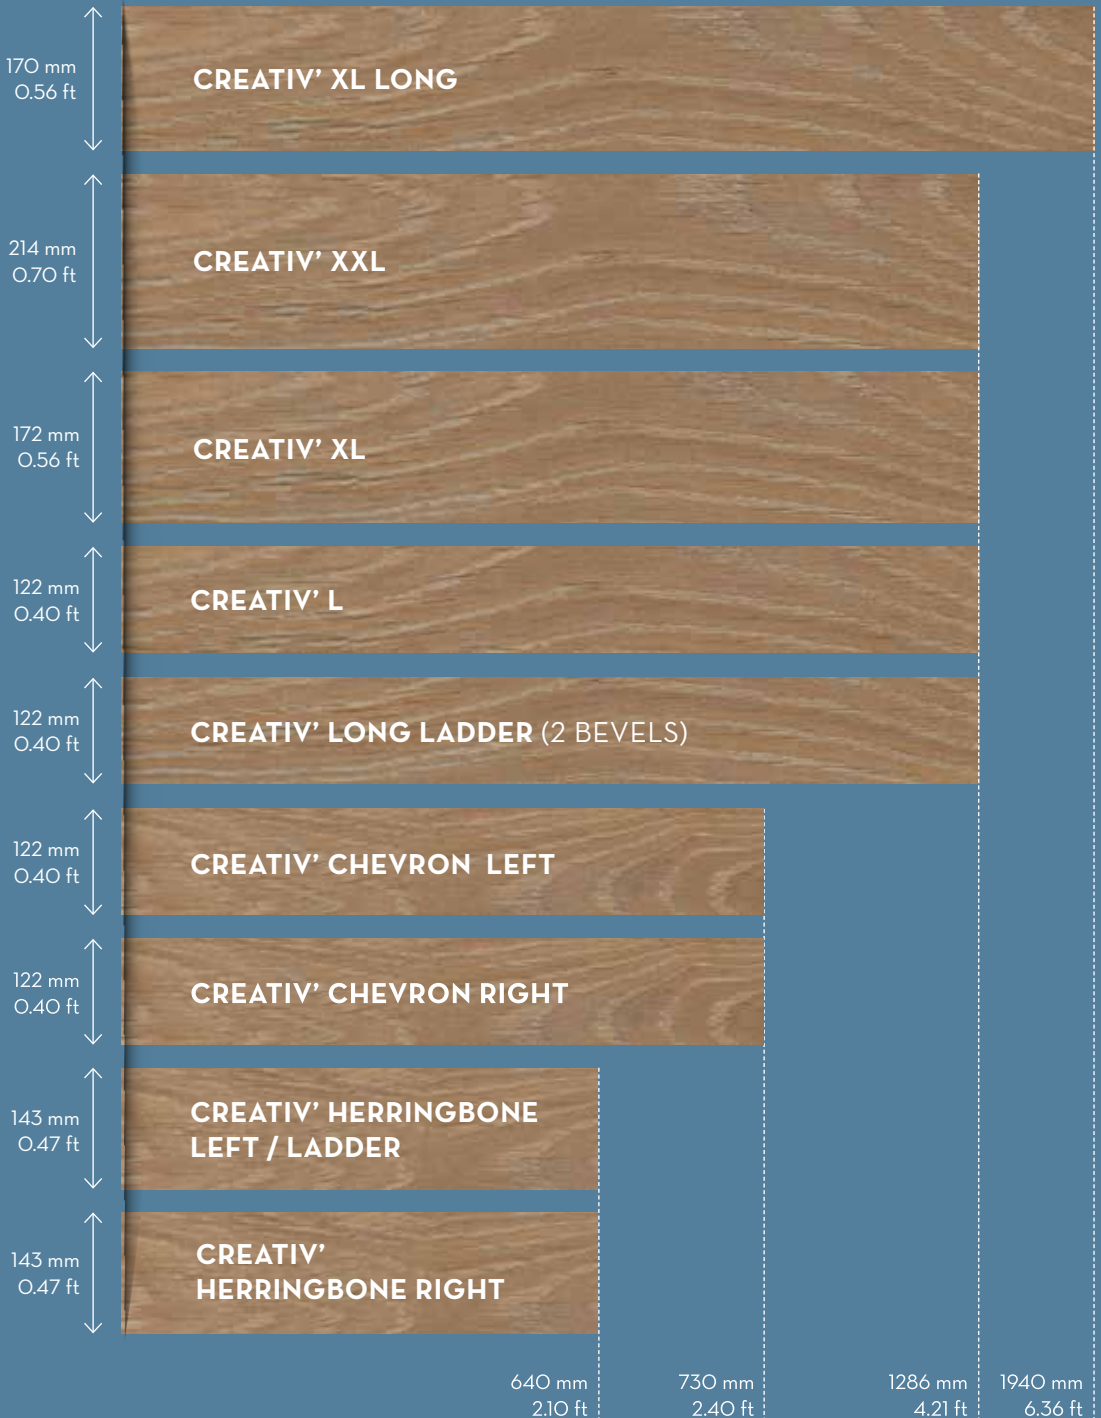

PLANK SIZES