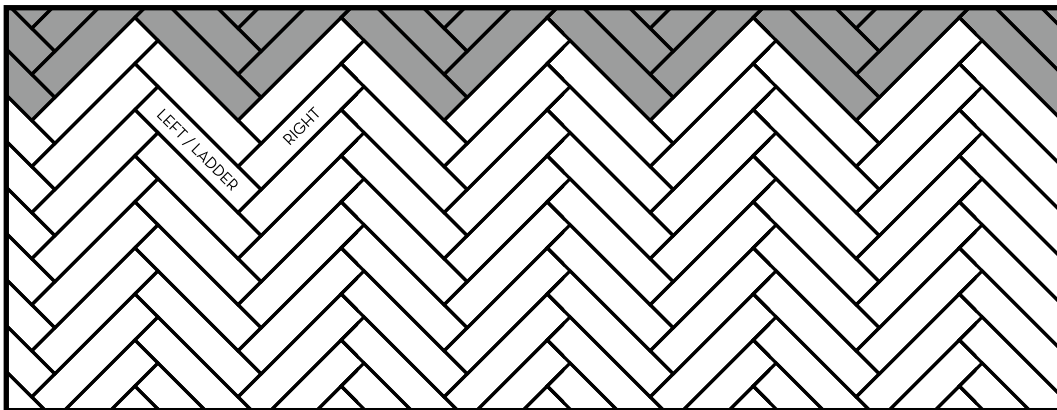

OUR INSTALLATION TIPS

- Have a look at the laying instructions of the triangles to be laid first, on creativ.alsafloor.com.
- Or you can order pre-finished triangles, to make your life easier !

> Handy... Have a look at the installation video and work out how many bits you need for each product by using the calculator on www.creativ.alsafloor.com

CREATIV' ARTICLE CODES

RANGE DESCRIPTION	RANGE No.	ALSAPAN REF.	PRODUCT BARCODE REF.
CREATIV' HERRINGBONE RIGHT VICENCE	435	519 717	3 512 485 197 177
CREATIV' HERRINGBONE RIGHT JAÏPUR	434	519 716	3 512 485 197 160
CREATIV' HERRINGBONE RIGHT ALICANTE	518	519 719	3 512 485 197 191
CREATIV' HERRINGBONE RIGHT BELLANTE	517	519 718	3 512 485 197 184
CREATIV' HERRINGBONE RIGHT KANPUR	519	519 720	3 512 485 197 207
CREATIV' HERRINGBONE LEFT LADDER VICENCE	435	519 709	3 512 485 197 092
CREATIV' HERRINGBONE LEFT LADDER JAÏPUR	434	519 707	3 512 485 197 078
CREATIV' HERRINGBONE LEFT LADDER ALICANTE	518	519 711	3 512 485 197 115
CREATIV' HERRINGBONE LEFT LADDER BELLANTE	517	519 710	3 512 485 197 108
CREATIV' HERRINGBONE LEFT LADDER KANPUR	519	519 712	3 512 485 197 122