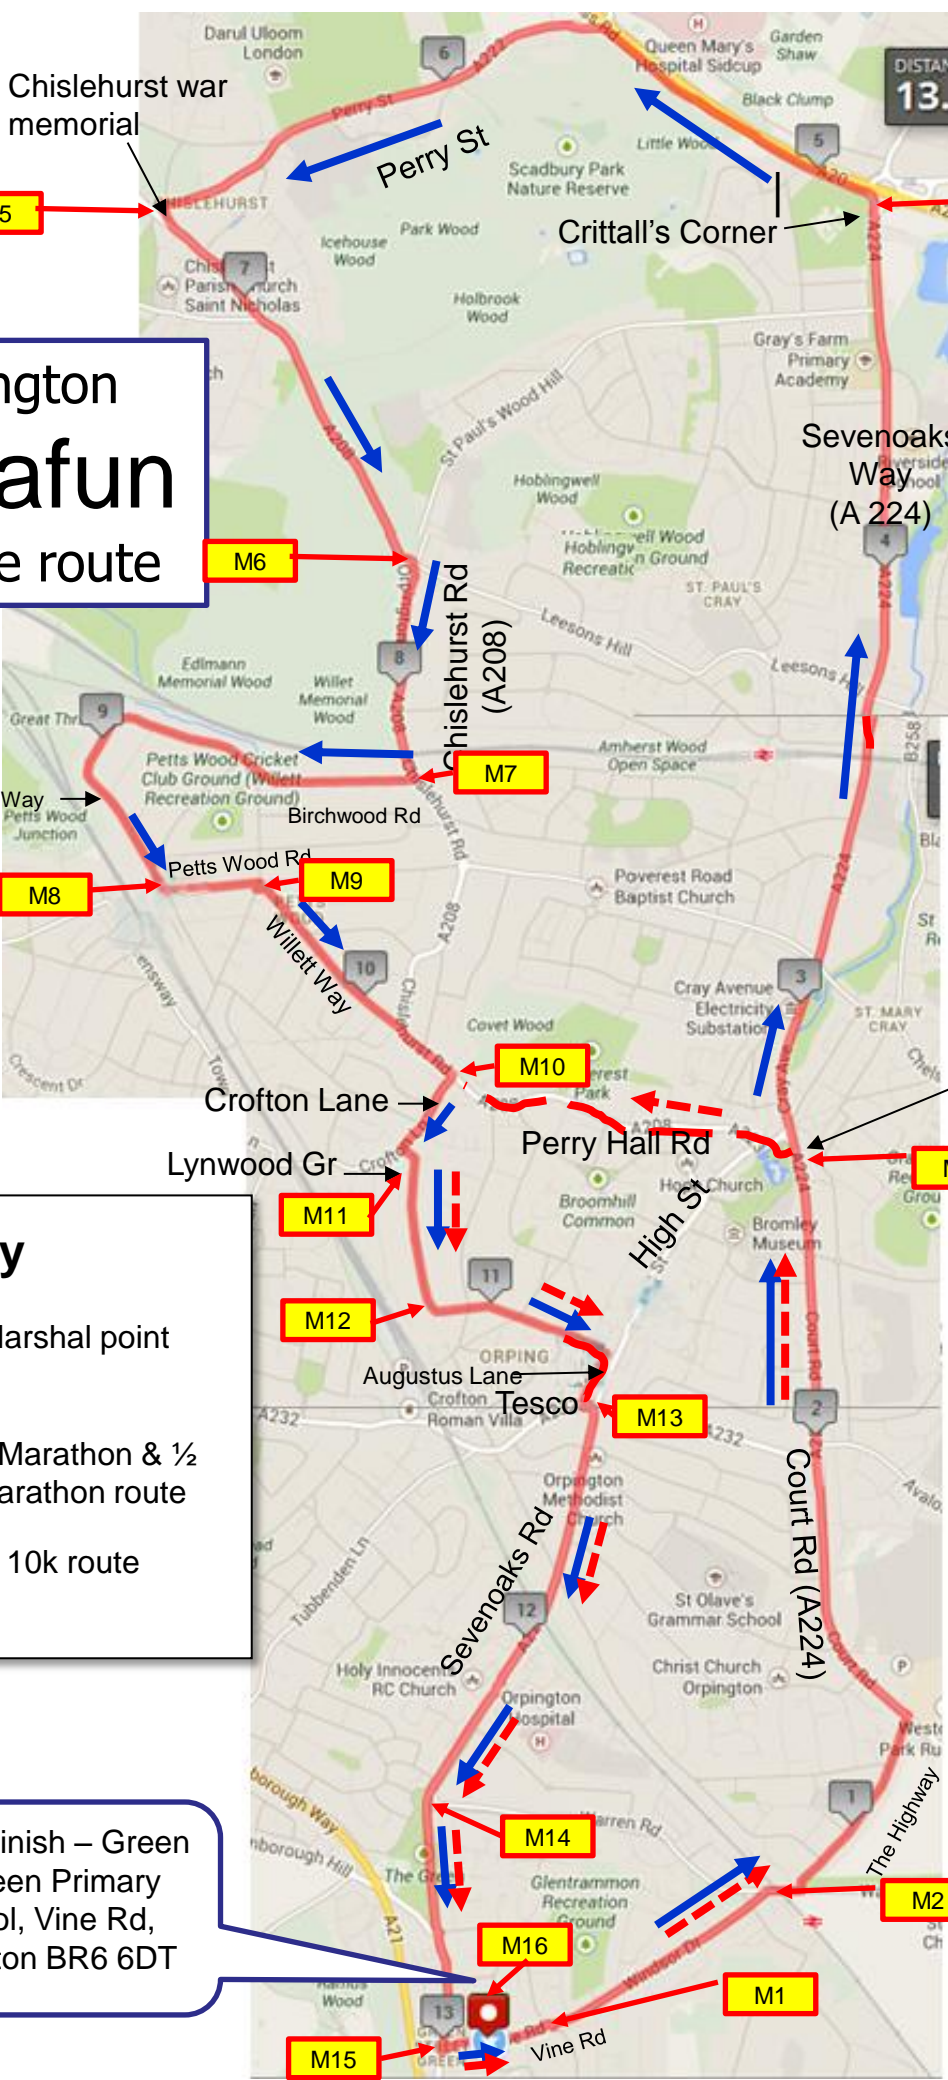

# Orpington Marafun Course route

Chislehurst war memorial

M5

Perry St

Crittall's Corner

M4

Sevenoaks Way (A 224)

M6