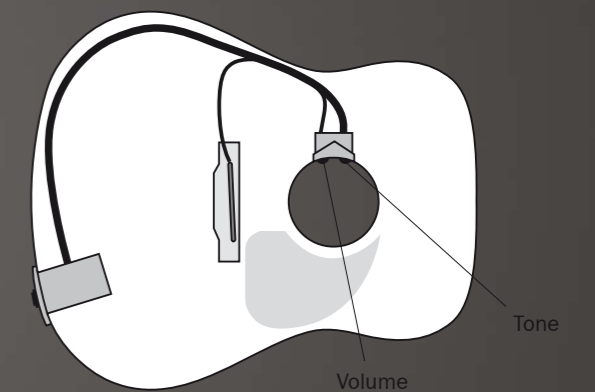

SDM-15 (bag included)

Body Size	D-14 Fret
Top	Solid Mahogany
Back & Sides	Solid Mahogany
Neck	Mahogany
Nut	Bone
Saddle	Bone / Compensated
Fingerboard	Ebony
Scale Length	25.4" (645 mm)
Neck width at nut	1-11/16" (42,9 mm)
Tuning Machines	Chrome, Grover diecast
Electronics	Fishman Sonitone