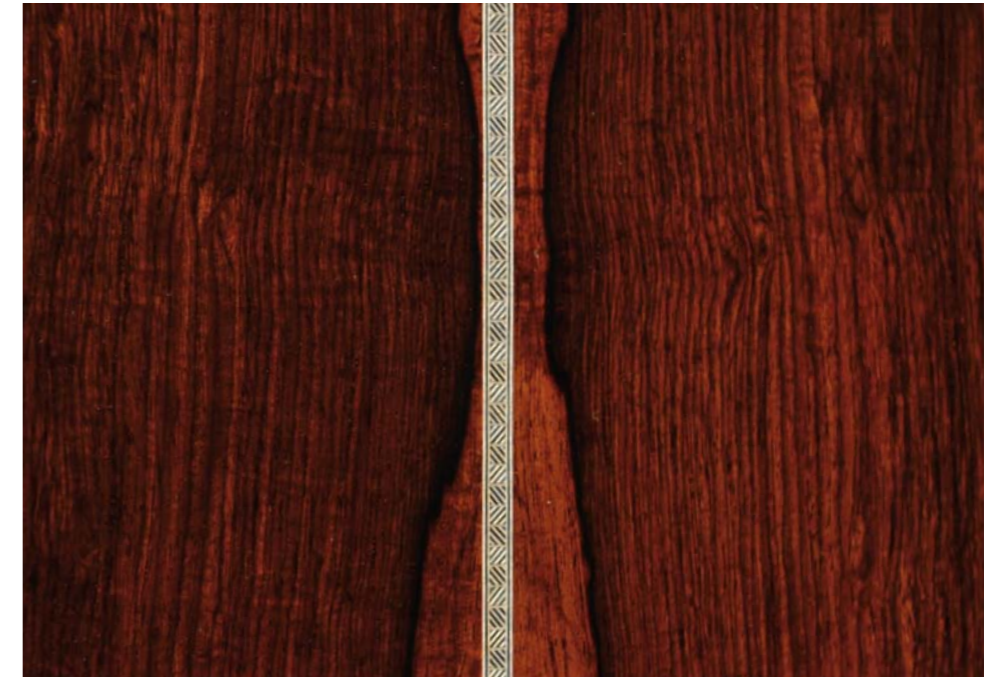

LIMITED EDITIONS

SDR-28MLE

Body Size	D-14 Fret
Top	Solid Adirondack Spruce / Aging Toner
Back & Sides	Solid Madagascar Rosewood
Neck	Mahogany
Nut	Bone
Saddle	Bone / Compensated
Fingerboard	Black Ebony
Scale Length	25.4" (645 mm)
Neck width at nut	1-3/4" (44,5 mm)
Tuning Machines	Grover Antique Finish Open-Geared, w/Ivoroid Knobs
Case	Deluxe Plywood Case (black)

SOMR-28MLE

Body Size	000-14 Fret
Top	Solid Adirondack Spruce / Aging Toner
Back & Sides	Solid Madagascar Rosewood
Neck	Mahogany
Nut	Bone
Saddle	Bone / Compensated
Fingerboard	Black Ebony
Scale Length	25.4" (645 mm)
Neck width at nut	1-3/4" (44,5 mm)
Tuning Machines	Grover Antique Finish Open-Geared, w/Ivoroid Knobs
Case	Deluxe Plywood Case (black)