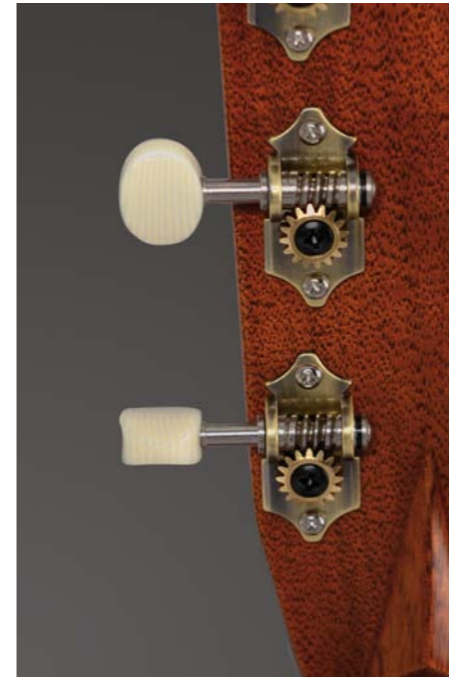

LIMITED EDITIONS

SDR-28MLE

Body Size	D-14 Fret
Top	Solid Adirondack Spruce / Aging Toner
Back & Sides	Solid Madagascar Rosewood
Neck	Mahogany
Nut	Bone
Saddle	Bone / Compensated
Fingerboard	Black Ebony
Scale Length	25.4" (645 mm)
Neck width at nut	1-3/4" (44,5 mm)
Tuning Machines	Grover Antique Finish Open-Geared, w/Ivoroid Knobs
Case	Deluxe Plywood Case (black)

SOMR-28MLE

Body Size	000-14 Fret
Top	Solid Adirondack Spruce / Aging Toner
Back & Sides	Solid Madagascar Rosewood
Neck	Mahogany
Nut	Bone
Saddle	Bone / Compensated
Fingerboard	Black Ebony
Scale Length	25.4" (645 mm)
Neck width at nut	1-3/4" (44,5 mm)
Tuning Machines	Grover Antique Finish Open-Geared, w/Ivoroid Knobs
Case	Deluxe Plywood Case (black)