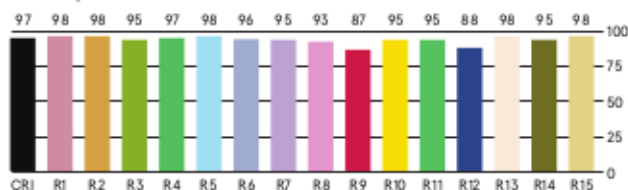

perfectly adapts to  
4x4 standard gear

The brand new CL44 can also be used with its accessories coming in the complete set.

cm 1235 x 1215 mm

1135 x 1135 mm

kg 1500 g

169 W

LEDs 1152

2800K - min. 5600K

CRI 97

3800 lx/1m 3feet

12500 lm

DMX 2 channels (1. brightness, 2. colour temperature)

120°, with SnapGrid 40°

dimmable, steplessly variable

passive, noiseless cooling

foldable

Colour Quality at 2800K

Colour Quality at 5600K