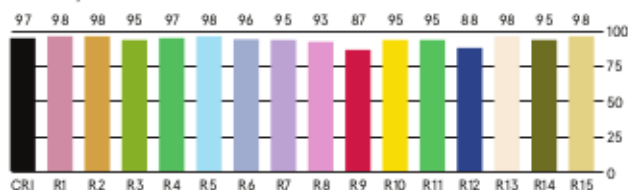

cm 1220 x 630 mm

1120 x 550 mm

kg 850 g

W 169 W

LEDs 896

2800K - min. 5600K

CRI 96

3500 lx/1m 3feet

12200 lm

DMX 2 channels (1. brightness, 2. colour temperature)

120°, with SnapGrid 40°

dimmable, steplessly variable

passive, noiseless cooling

foldable

Colour Quality at 2800K