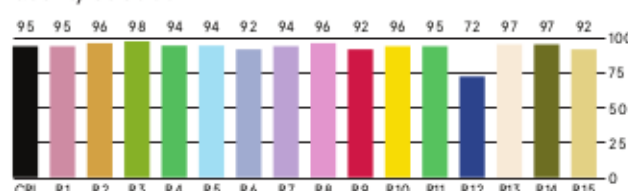

Colour Quality at 5600K