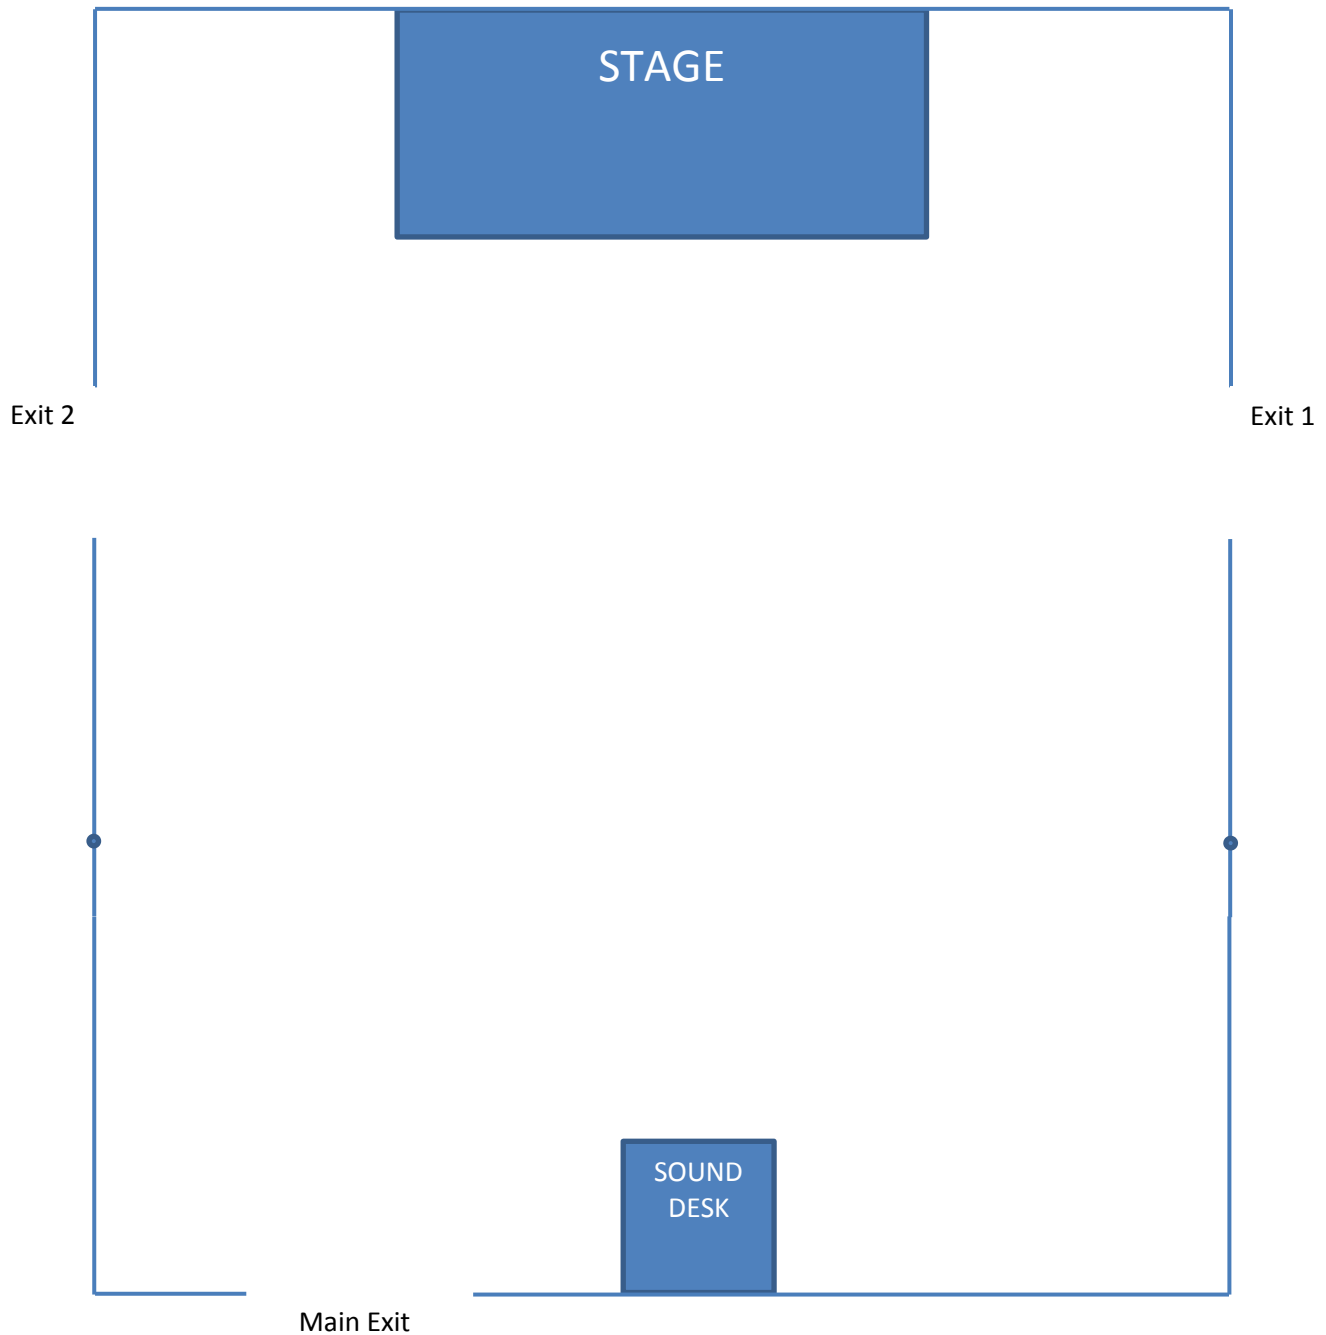

## Loci and Construction 1

When printing this sheet make sure actual size is selected so scale is correct.

For Crowd safety some areas have to be kept clear or fenced off.  
The fence for the stage safety zone needs to be 3m from the Stage.  
The exits must have a safety zone of 2m marked out to keep clear.  
The lighting rigs (marked with dots) need to have a 1.5m fence around them.

↔  
Scale 1cm = 1m

## Loci and Construction 2

When printing this sheet make sure actual size is selected so scale is correct.

For Crowd safety some areas have to be kept clear or fenced off.  
The fence for the stage safety zone needs to be 2m from the Stage.  
The exits must have a safety zone of 2m marked out to keep clear.  
The lighting rigs (marked with dots) need to have a 1.5m fence around them.

↔  
Scale 1cm = 1m

Exit 2

Exit 1