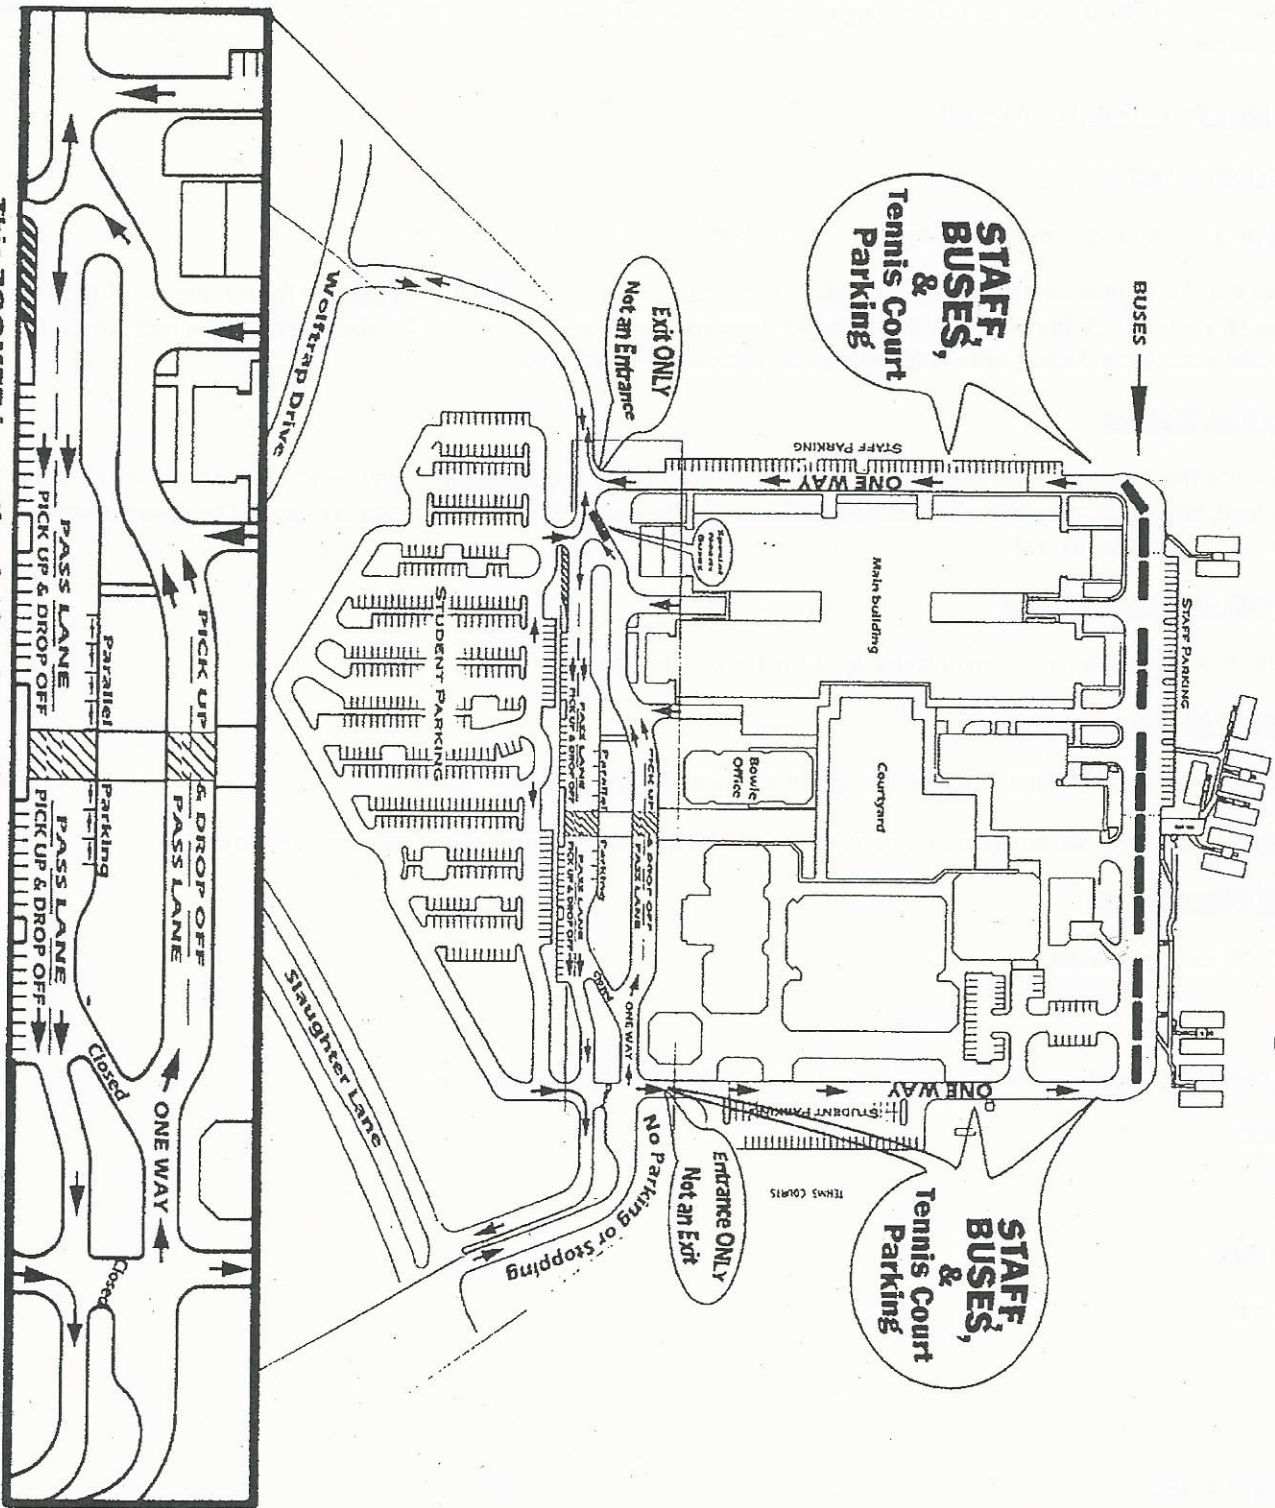

New Traffic Route for Bowie High School

This ZOOMED in section is the drop off and pick up area in front of Bowle.